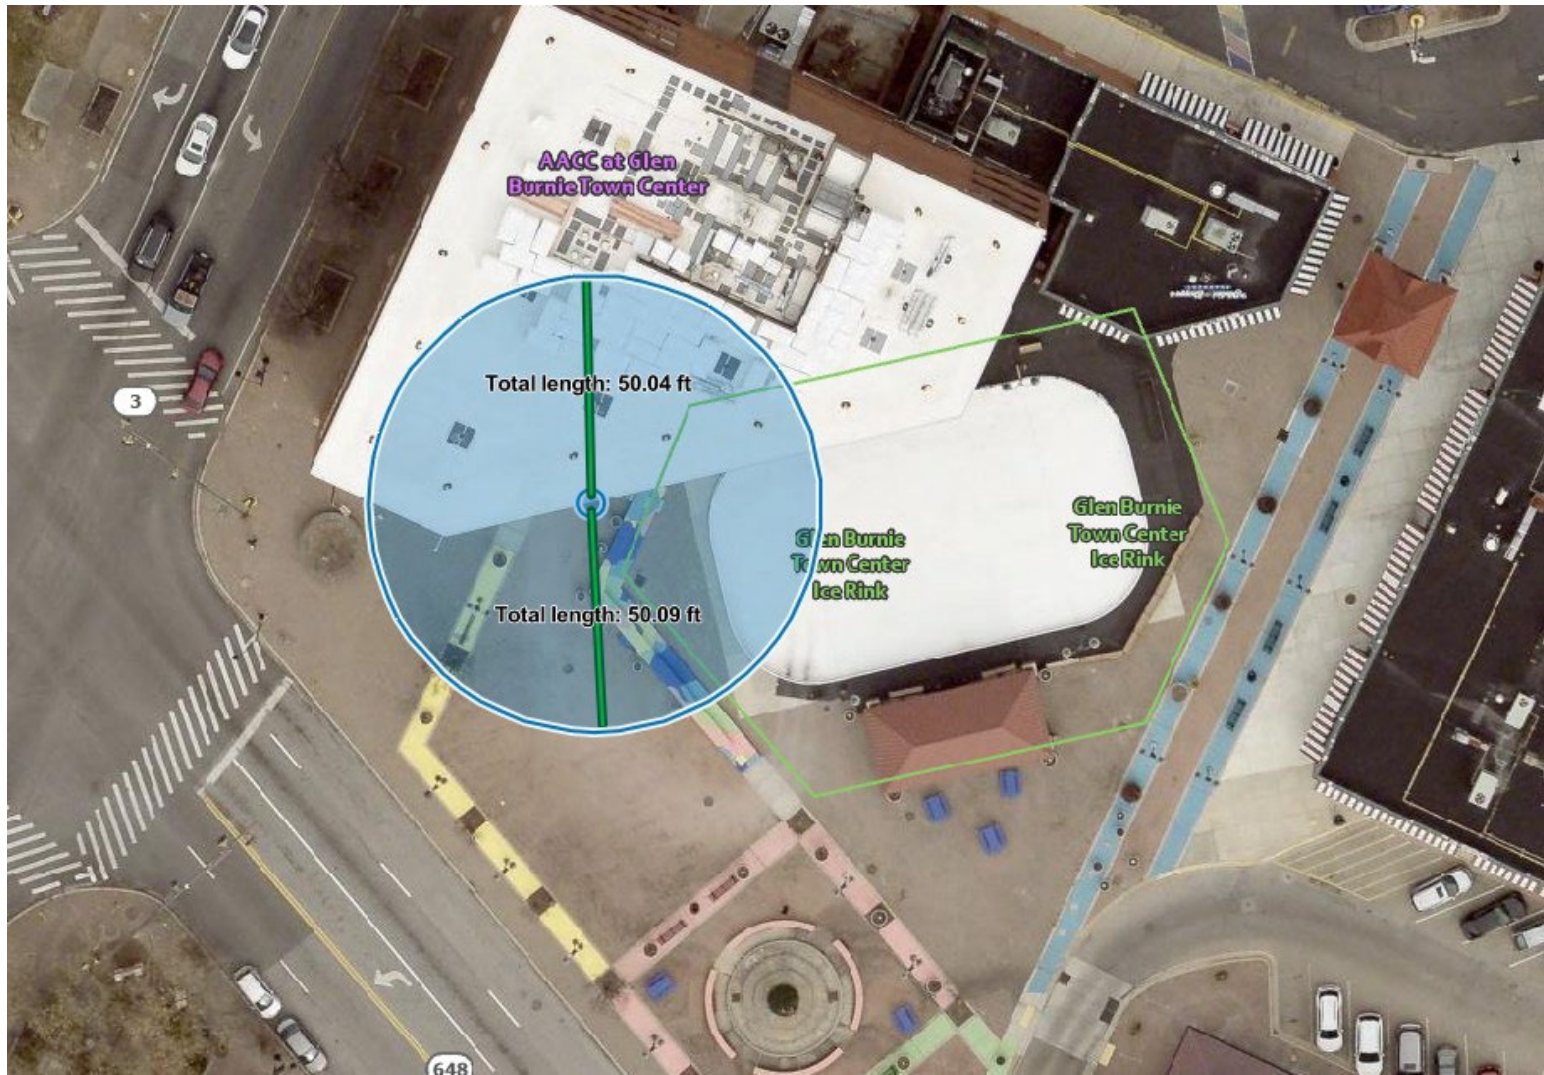

2026 Drop Box No Electioneering Zones

DB 11 – Arundel Center North - Glen Burnie Town Center

101 Crain Highway North, Glen Burnie, MD 21061