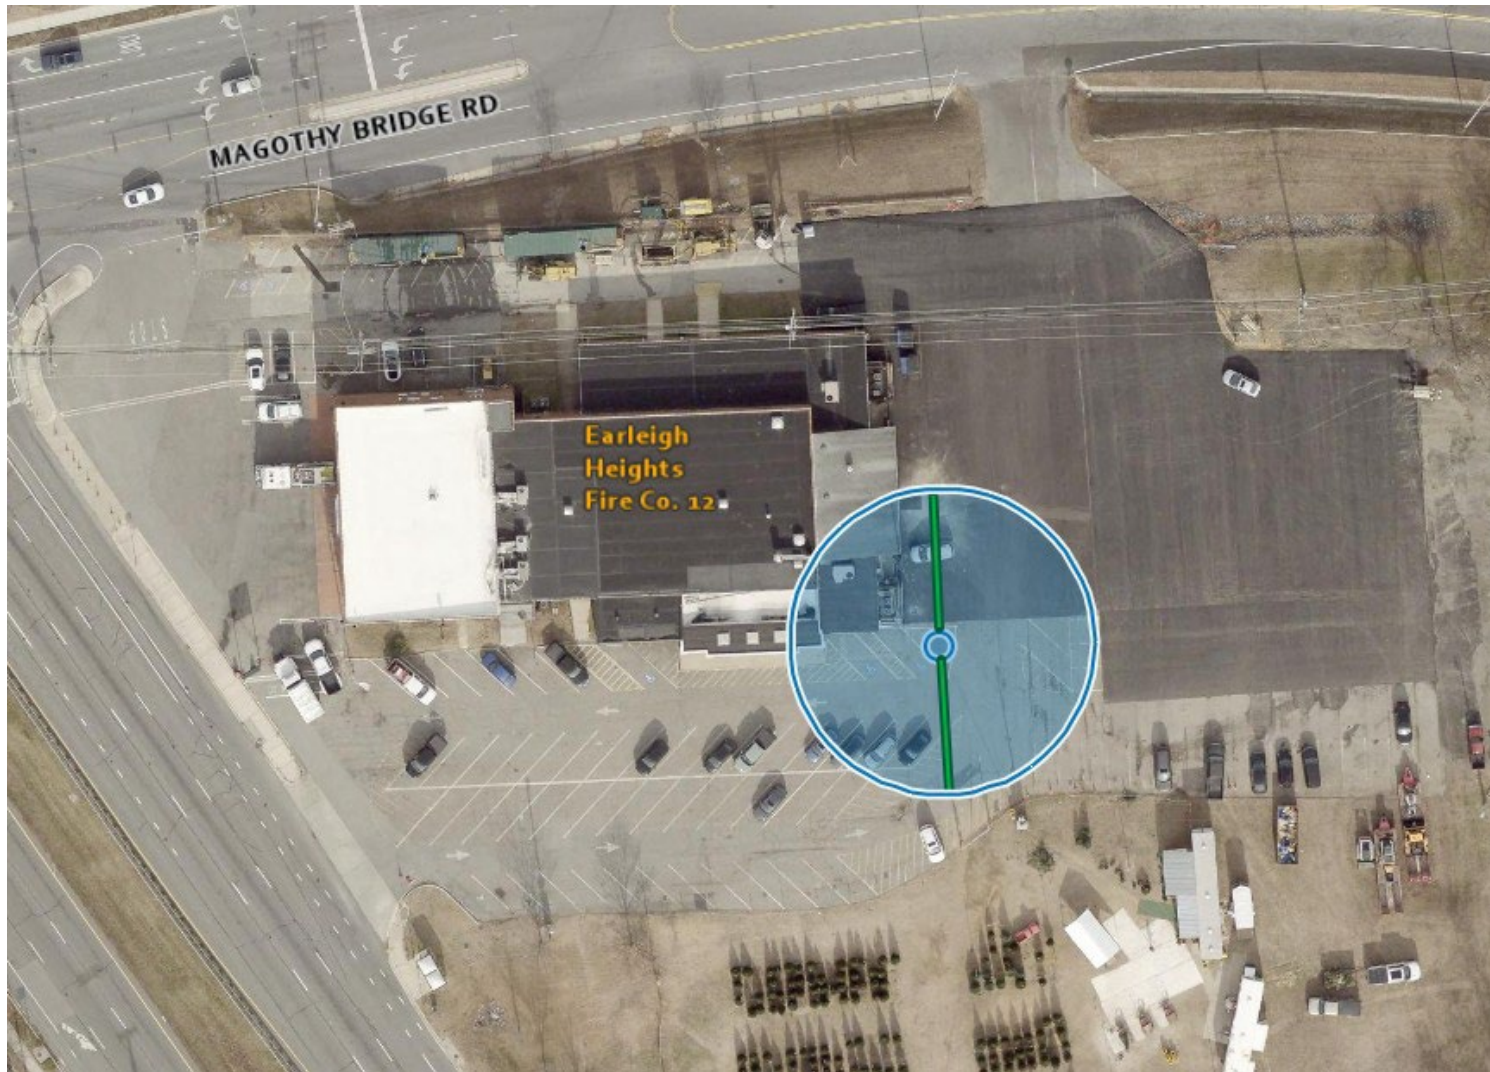

2026 Drop Box No Electioneering Zones

DB 23 – Earleigh Heights Volunteer Fire Company #12

161 Ritchie Highway, Severna Park, MD 21146