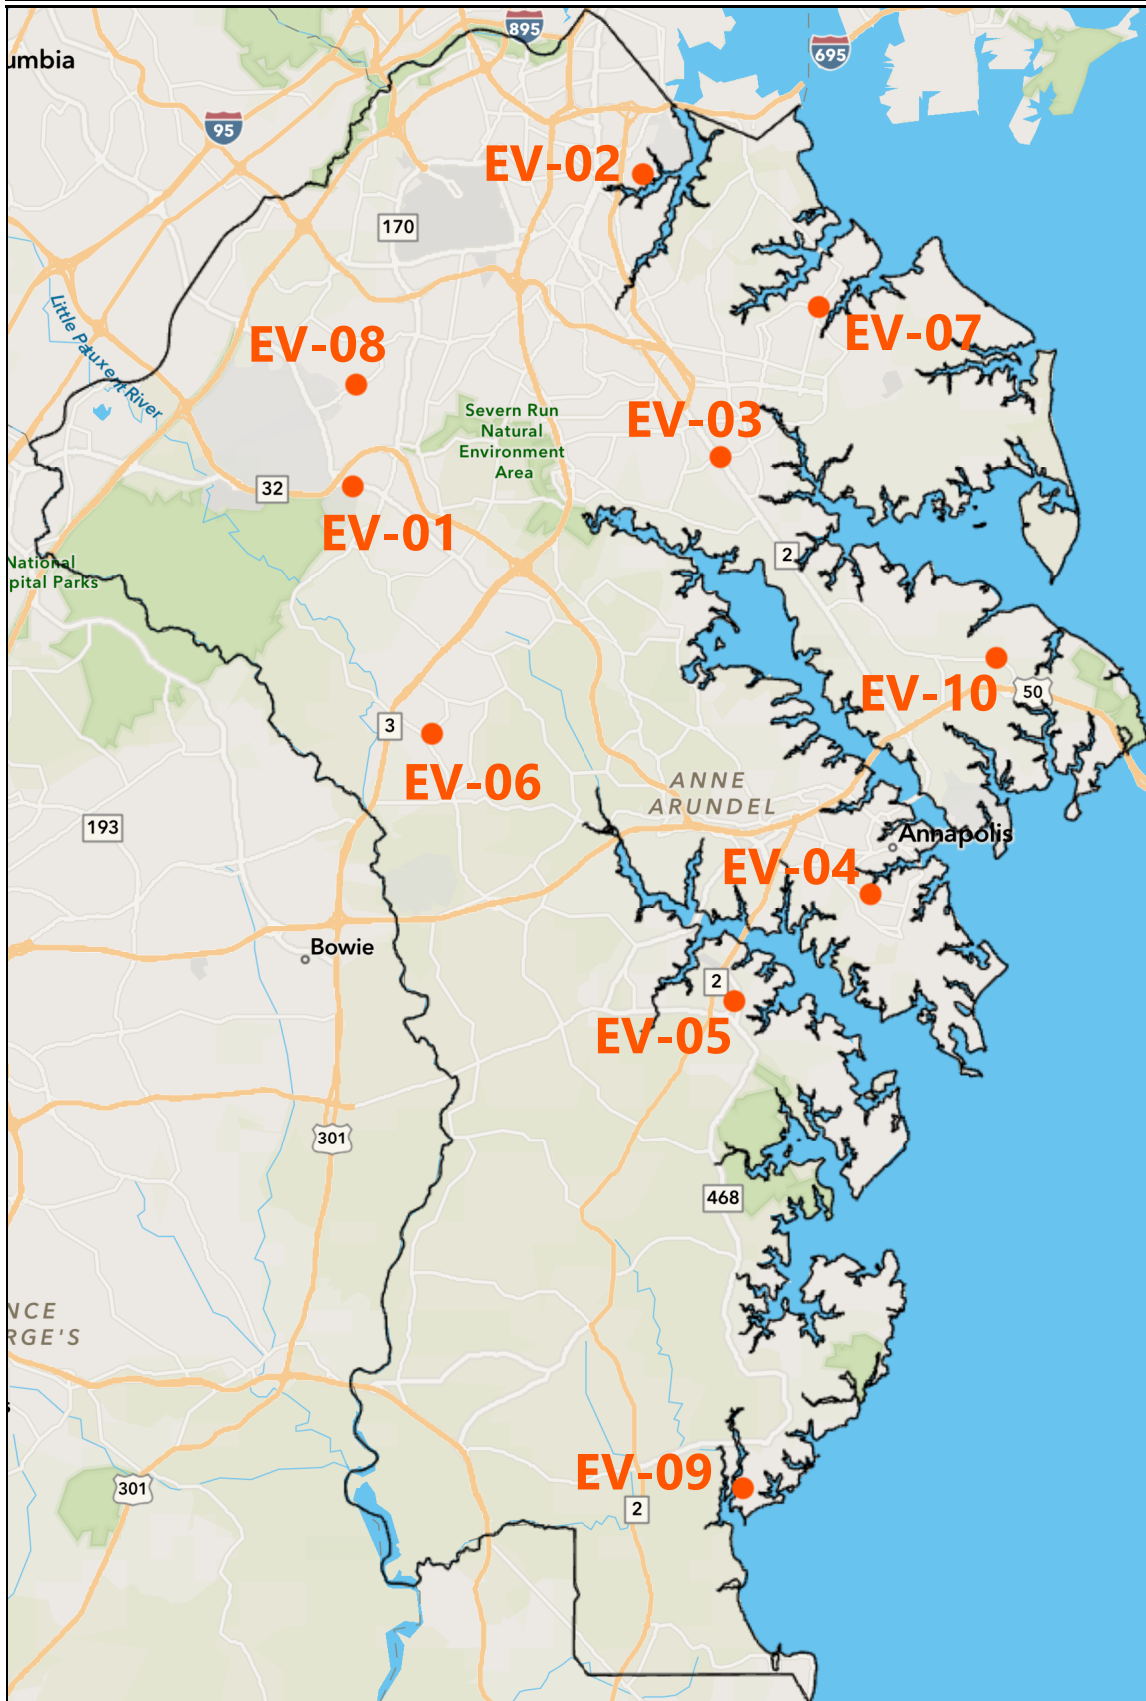

2026 Anne Arundel County Early Voting Centers

Legend

- EV-01**
Odenton Volunteer Fire
- EV-02**
Anne Arundel County Board of Elections
- EV-03**
Earleigh Heights Volunteer Fire
- EV-04**
Pip Moyer Rec Center
- EV-05**
South County Senior Center
- EV-06**
Crofton Library
- EV-07**
Riviera Beach Library
- EV-08**
Severn Center
- EV-09**
Deale Library
- EV-10**
Broadneck Library

0 5 10 mi

This map is a user generated static output from an Internet mapping site and is for reference only. Data layers that appear on this map may or may not be accurate, current, or otherwise reliable.

DO NOT USE FOR NAVIGATION.

County of Anne Arundel, VGIN, Esri, TomTom, Garmin, SafeGraph, METI/NASA, USGS, EPA, NPS, USDA,

Notes