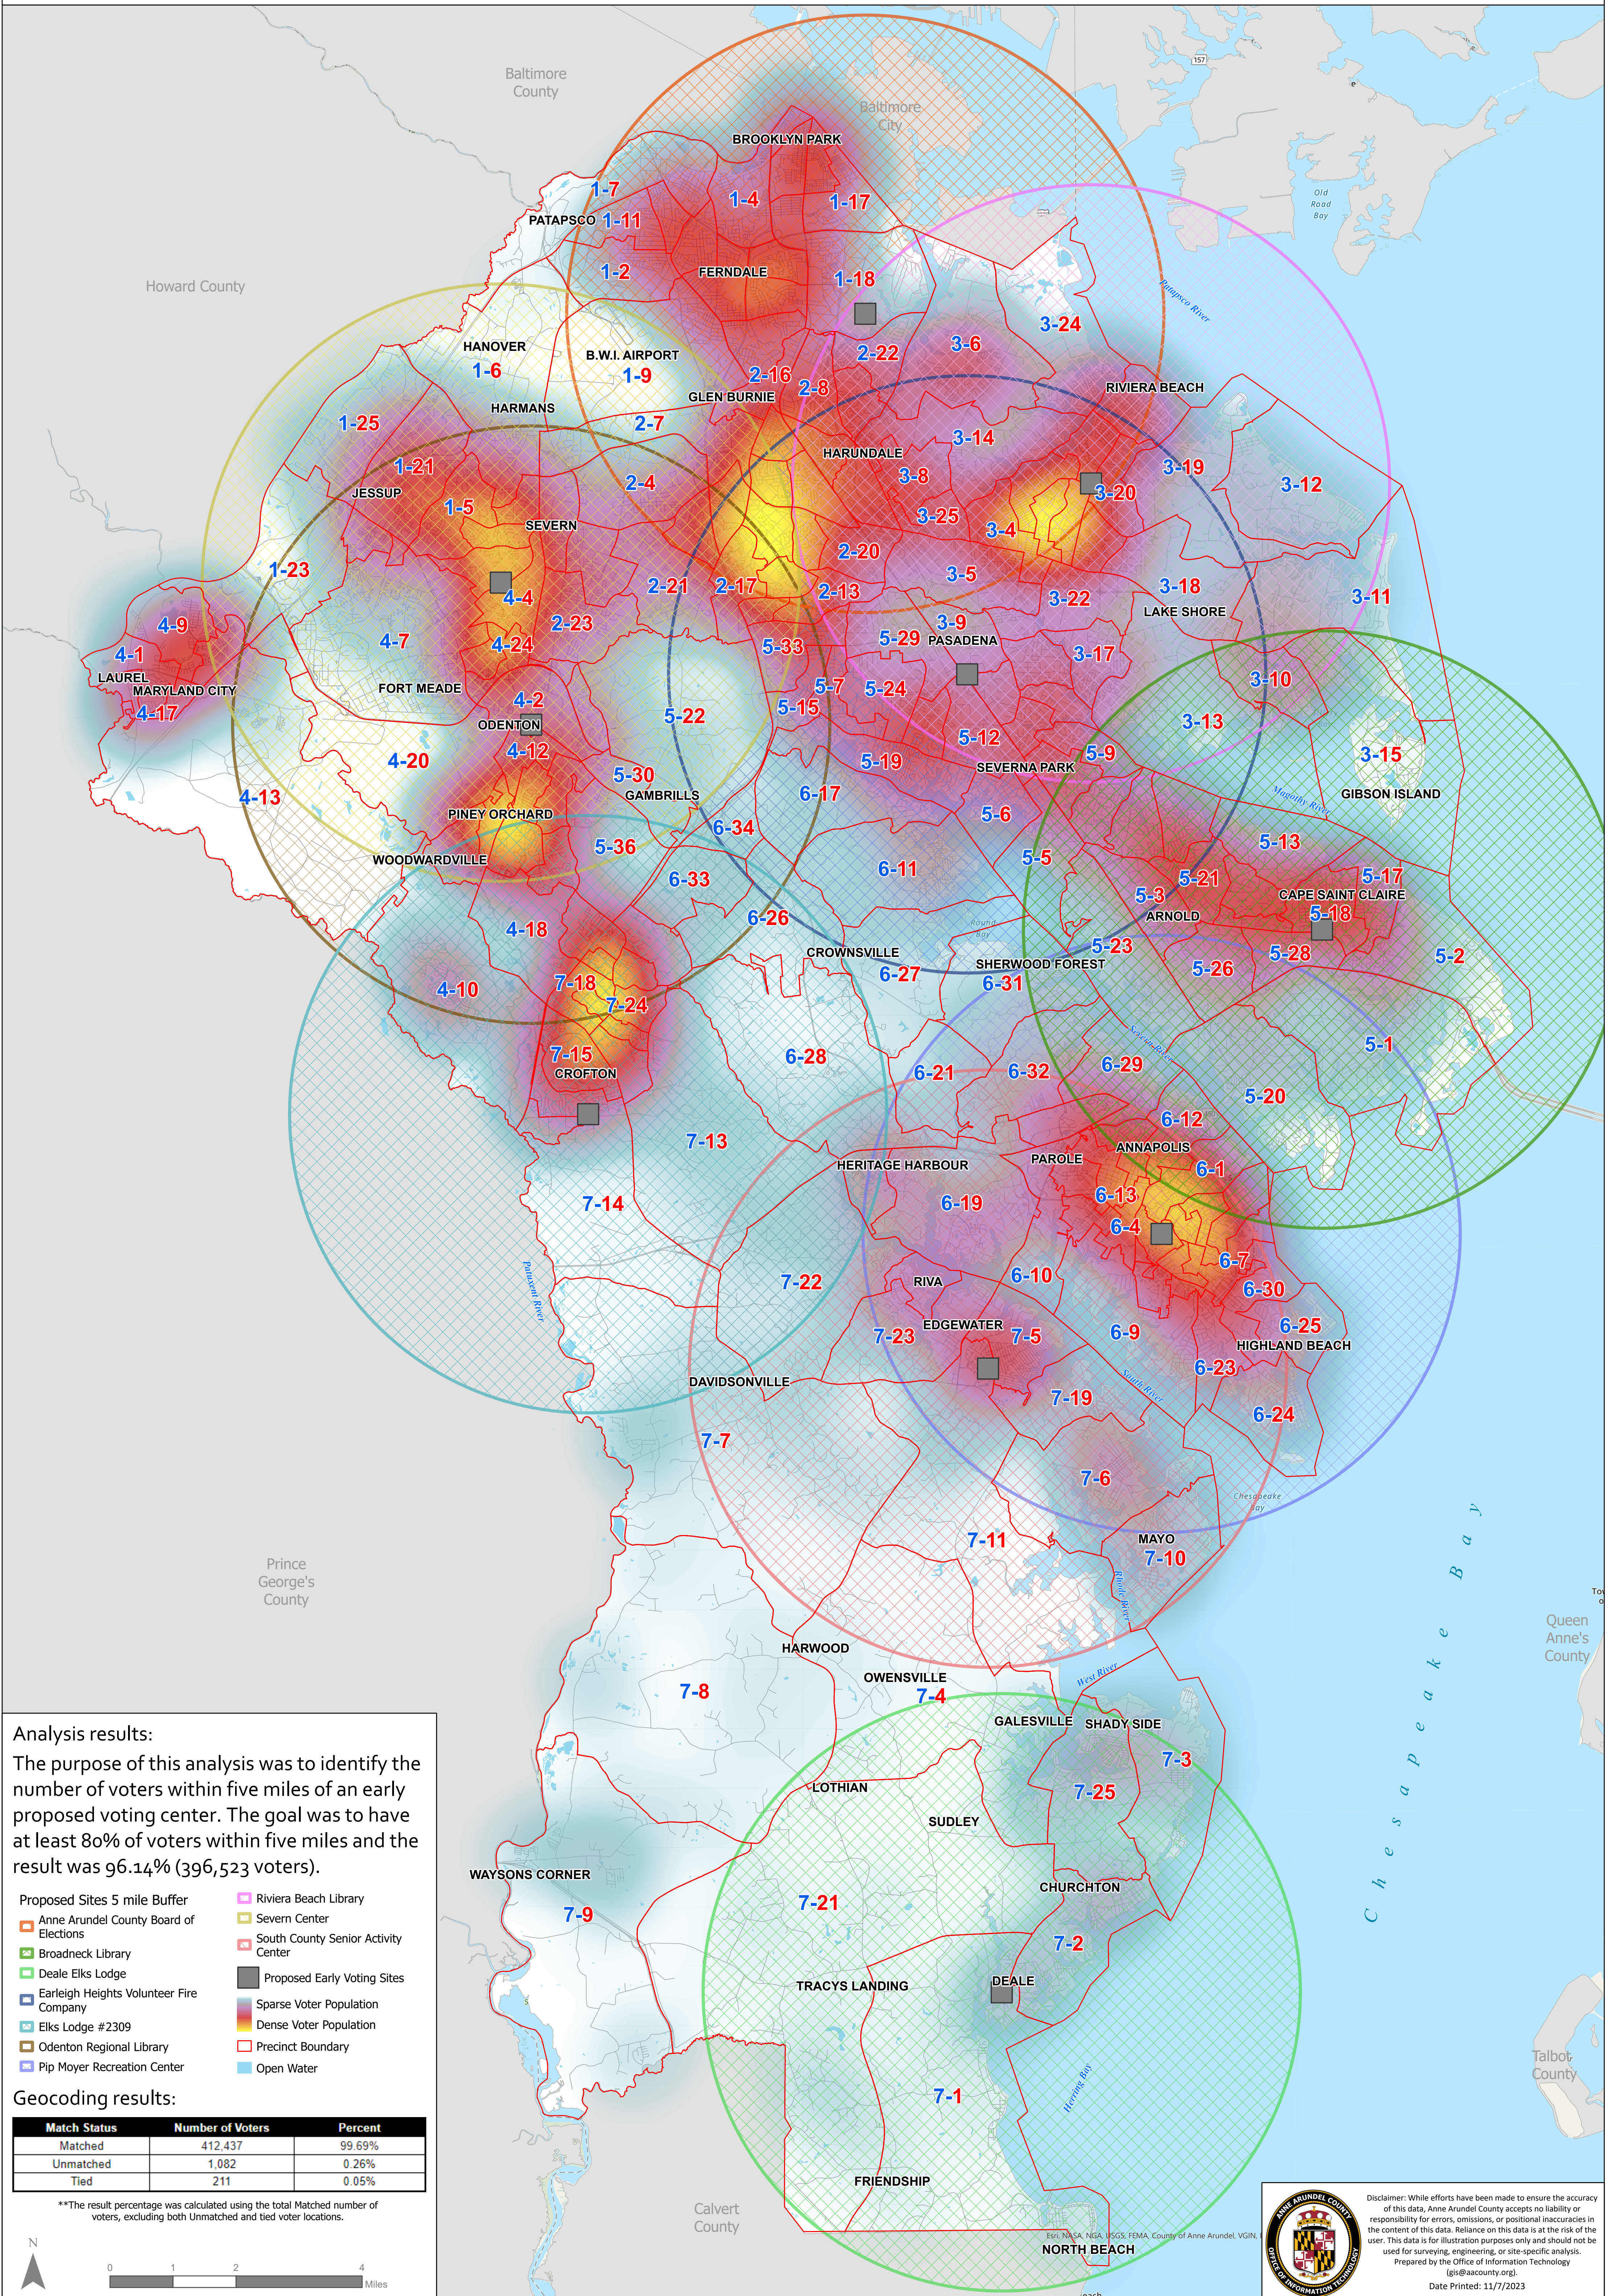

Proposed Early Voting Centers Analysis

Anne Arundel County, Maryland

Analysis results:

The purpose of this analysis was to identify the number of voters within five miles of an early proposed voting center. The goal was to have at least 80% of voters within five miles and the result was 96.14% (396,523 voters).

Proposed Sites 5 mile Buffer	Riviera Beach Library
Anne Arundel County Board of Elections	Severn Center
Broadneck Library	South County Senior Activity Center
Deale Elks Lodge	Proposed Early Voting Sites
Earleigh Heights Volunteer Fire Company	Sparse Voter Population
Elks Lodge #2309	Dense Voter Population
Odenton Regional Library	Precinct Boundary
Pip Moyer Recreation Center	Open Water

Geocoding results:

Match Status	Number of Voters	Percent
Matched	412,437	99.69%
Unmatched	1,082	0.26%
Tied	211	0.05%

**The result percentage was calculated using the total Matched number of voters, excluding both Unmatched and tied voter locations.