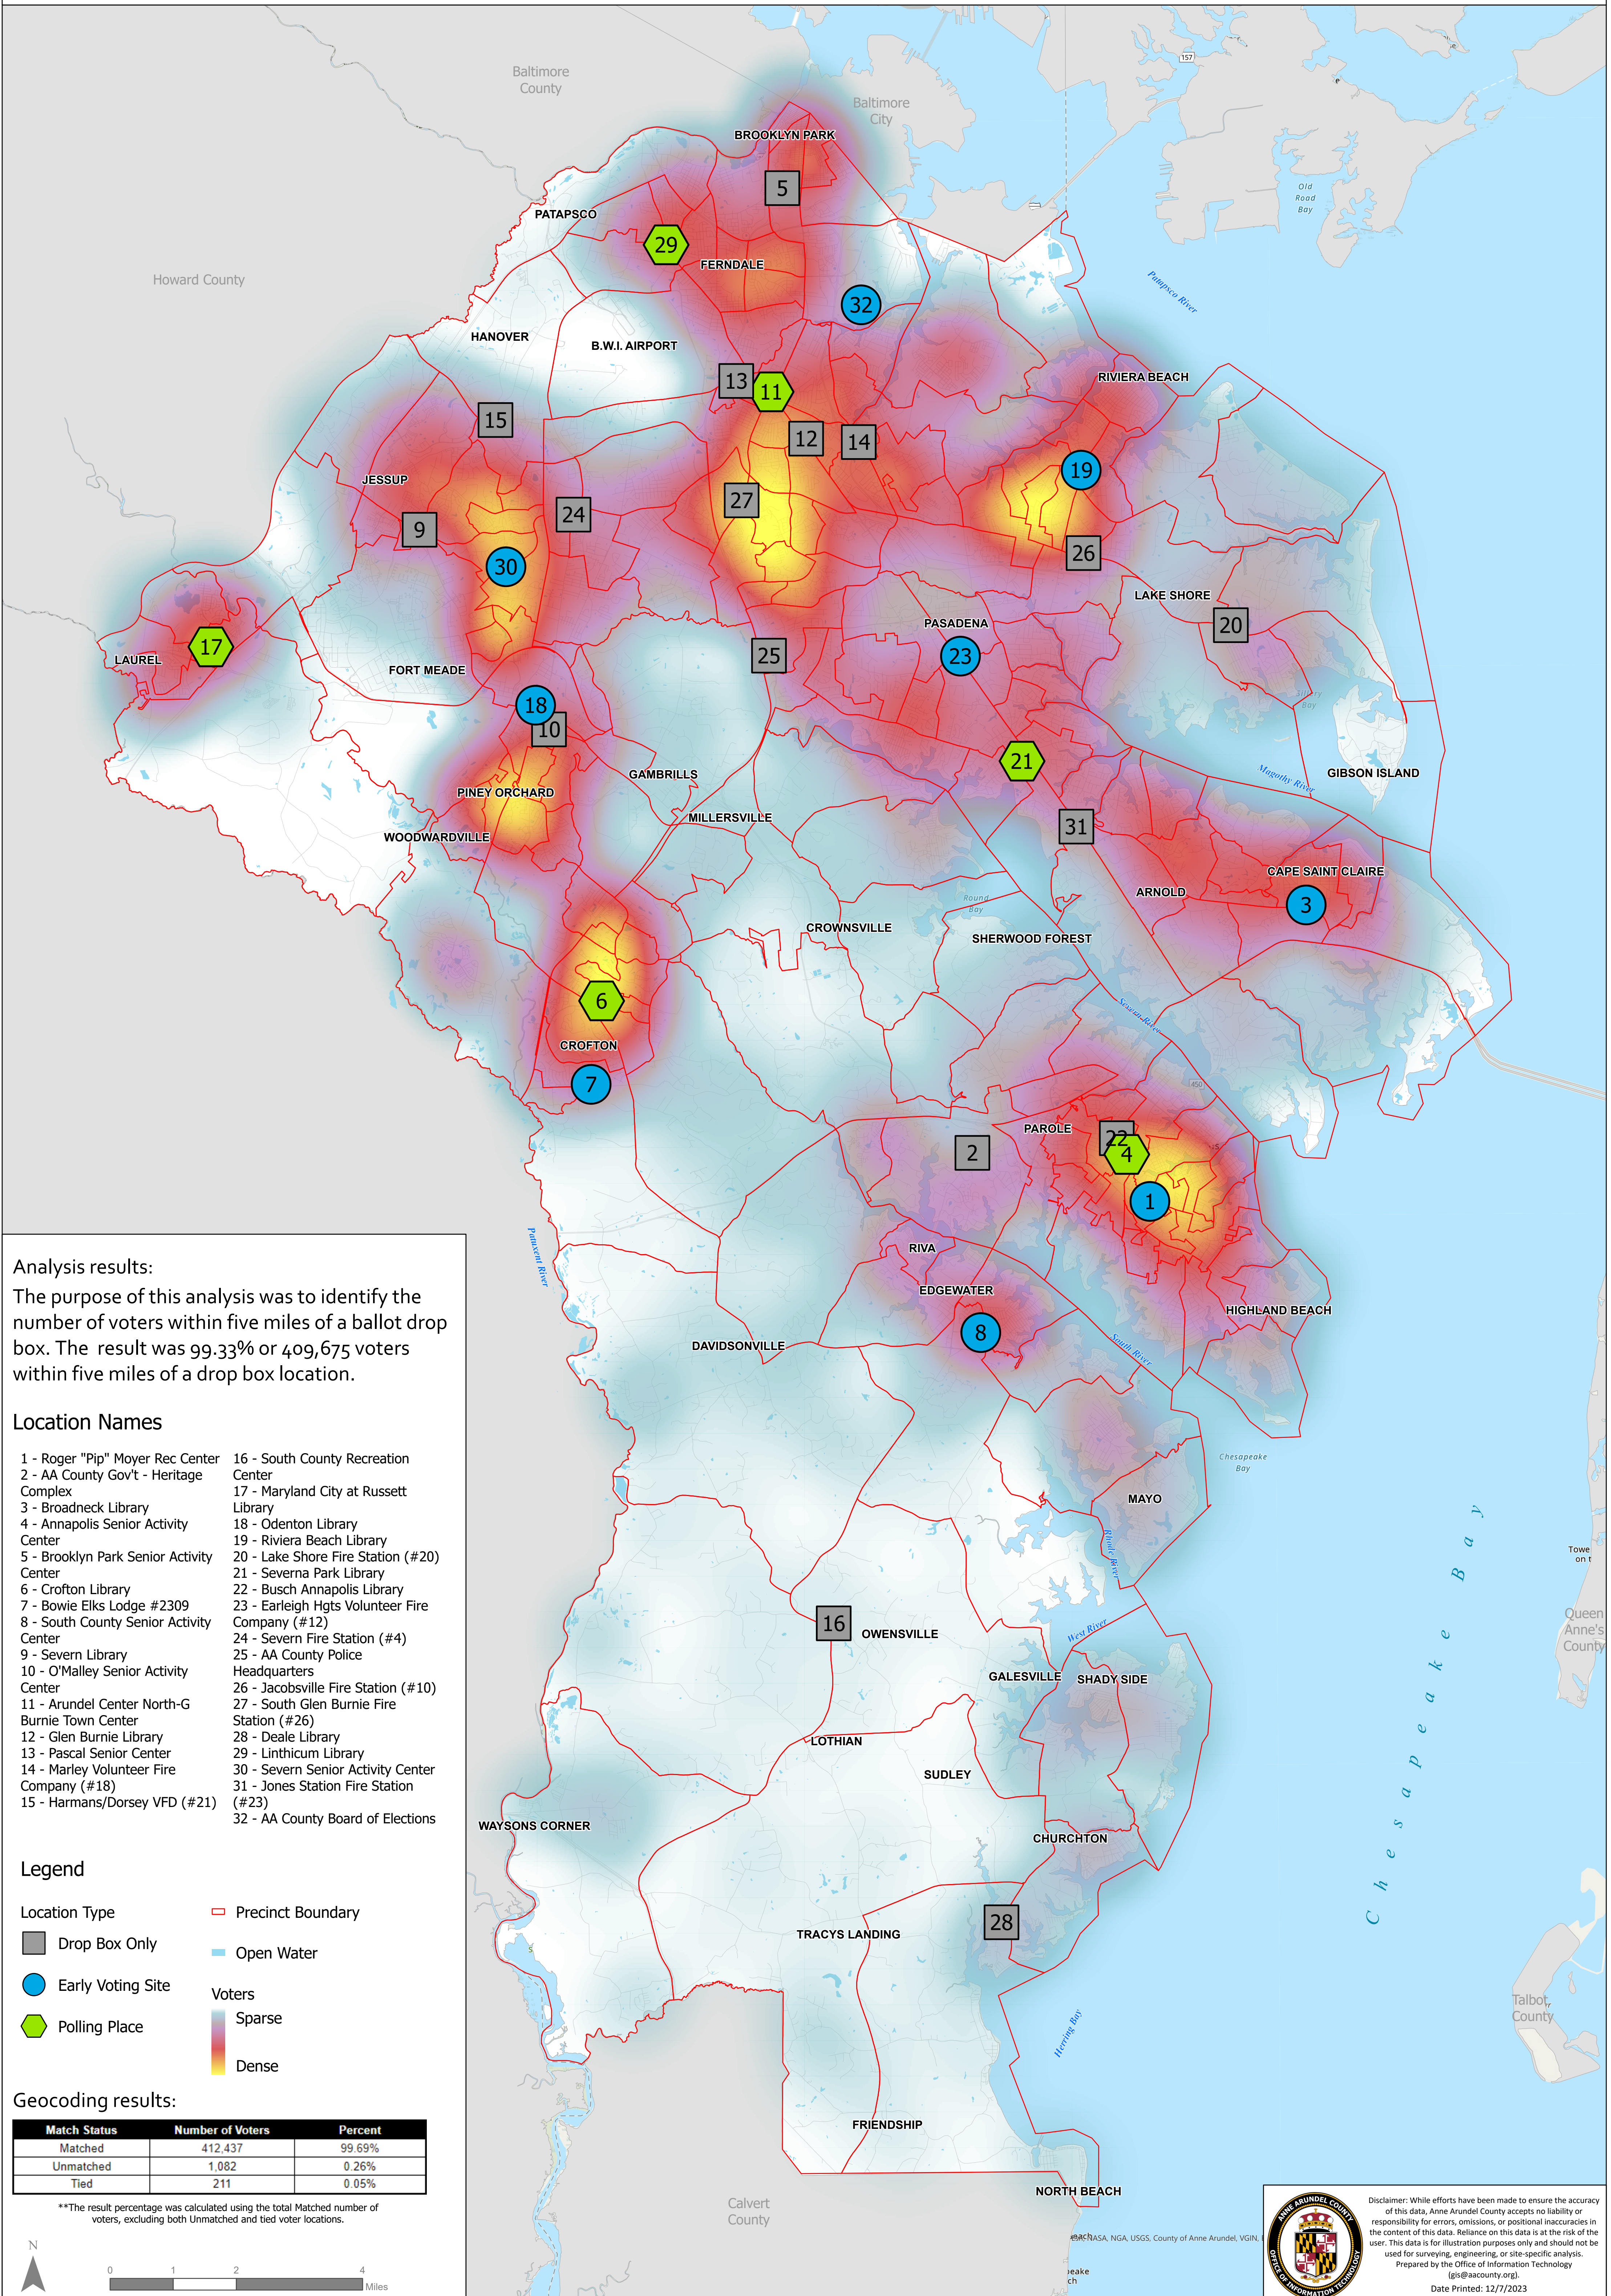

Ballot Drop Box Locations Anne Arundel County, Maryland

Analysis results:

The purpose of this analysis was to identify the number of voters within five miles of a ballot drop box. The result was 99.33% or 409,675 voters within five miles of a drop box location.

Location Names

1 - Roger "Pip" Moyer Rec Center	16 - South County Recreation Center
2 - AA County Gov't - Heritage Complex	17 - Maryland City at Russett Library
3 - Broadneck Library	18 - Odenton Library
4 - Annapolis Senior Activity Center	19 - Riviera Beach Library
5 - Brooklyn Park Senior Activity Center	20 - Lake Shore Fire Station (#20)
6 - Crofton Library	21 - Severna Park Library
7 - Bowie Elks Lodge #2309	22 - Busch Annapolis Library
8 - South County Senior Activity Center	23 - Earleigh Hgts Volunteer Fire Company (#12)
9 - Severn Library	24 - Severn Fire Station (#4)
10 - O'Malley Senior Activity Center	25 - AA County Police Headquarters
11 - Arundel Center North-G Burnie Town Center	26 - Jacobsville Fire Station (#10)
12 - Glen Burnie Library	27 - South Glen Burnie Fire Station (#26)
13 - Pascal Senior Center	28 - Deale Library
14 - Marley Volunteer Fire Company (#18)	29 - Linthicum Library
15 - Harmans/Dorsey VFD (#21)	30 - Severn Senior Activity Center
	31 - Jones Station Fire Station (#23)
	32 - AA County Board of Elections

Legend

Location Type	▬ Precinct Boundary
■ Drop Box Only	▬ Open Water
● Early Voting Site	Voters
◆ Polling Place	■ Sparse
	■ Dense

Geocoding results:

Match Status	Number of Voters	Percent
Matched	412,437	99.69%
Unmatched	1,082	0.26%
Tied	211	0.05%

**The result percentage was calculated using the total Matched number of voters, excluding both Unmatched and tied voter locations.