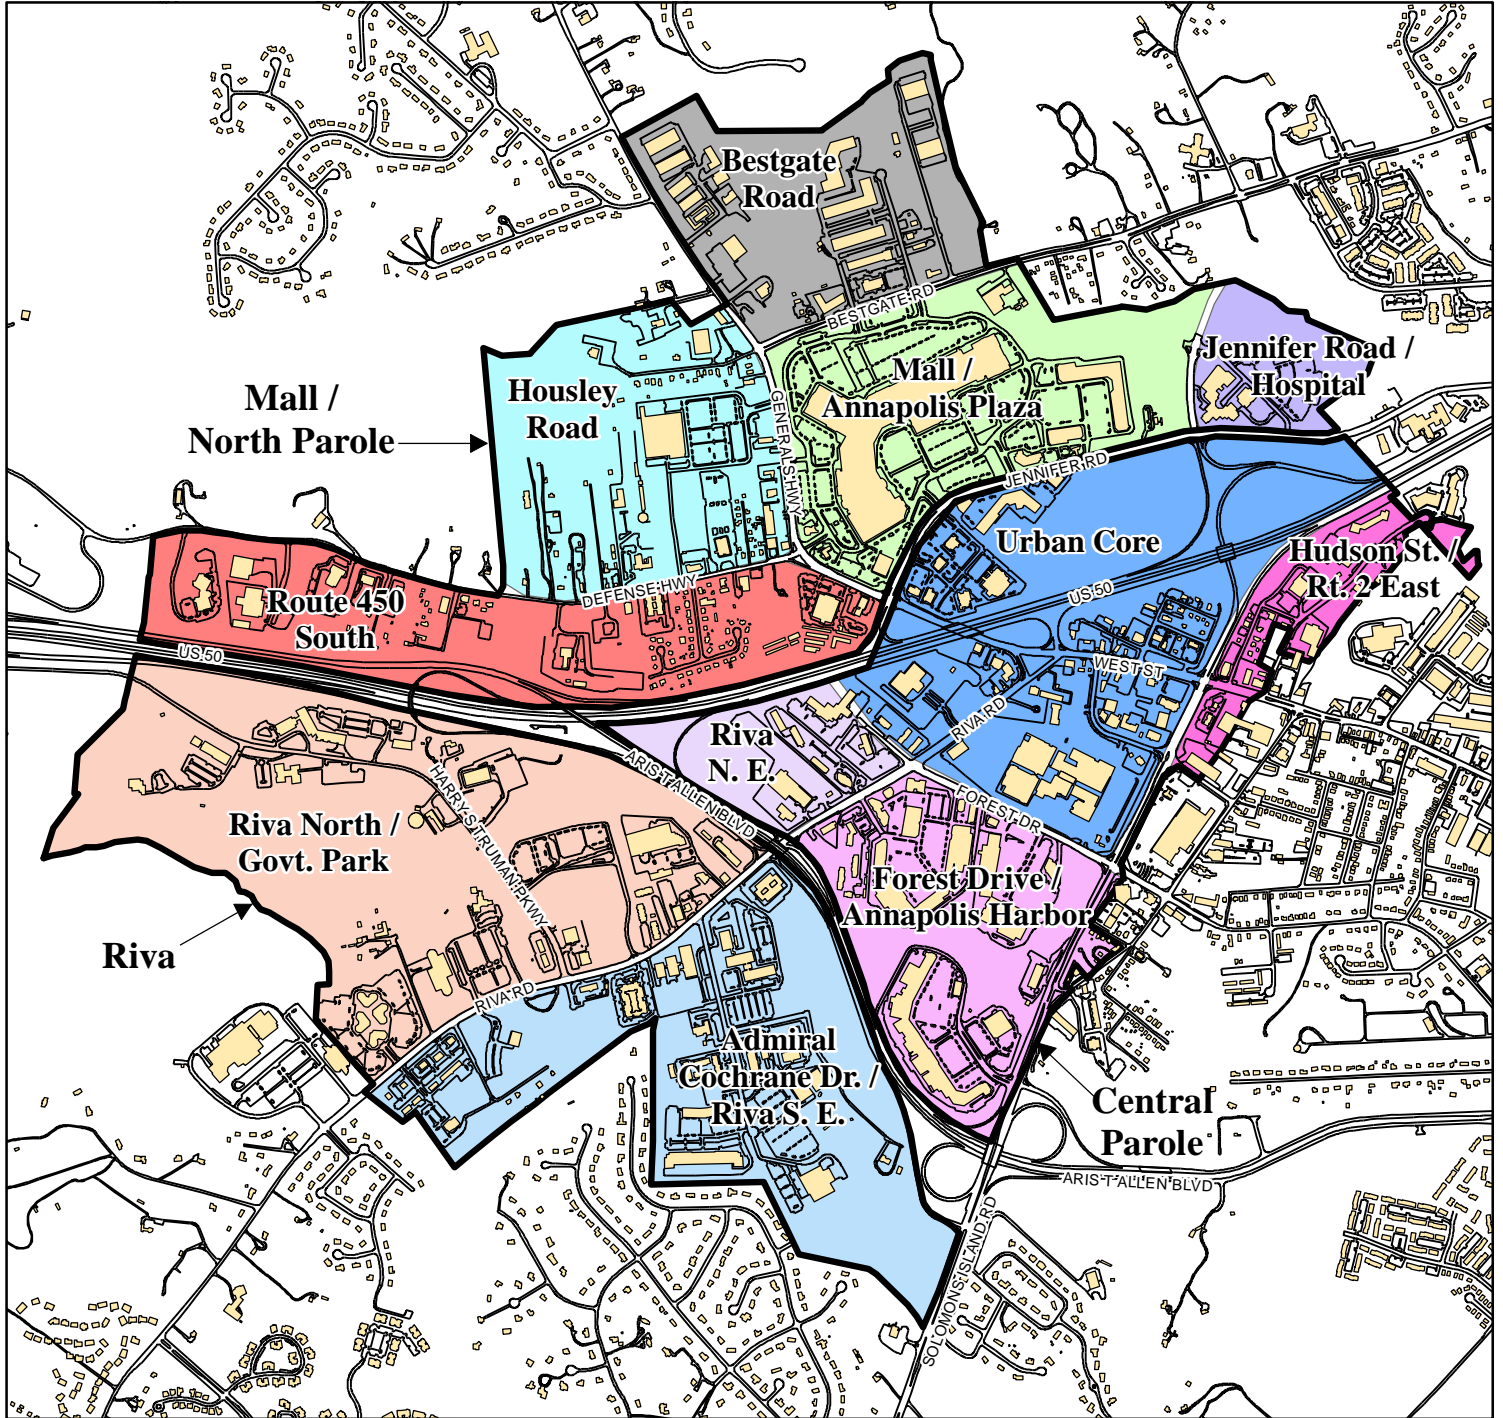

Anne Arundel County

Parole Growth Management Sub-Areas

1:20,000

Date: March 17, 2005
File: N:\Townctr.bg\Analysis_tow\pgma\pgma_subareas.mxd
Map Production: Office of Planning and Zoning
Research and GIS
Copyright 2005