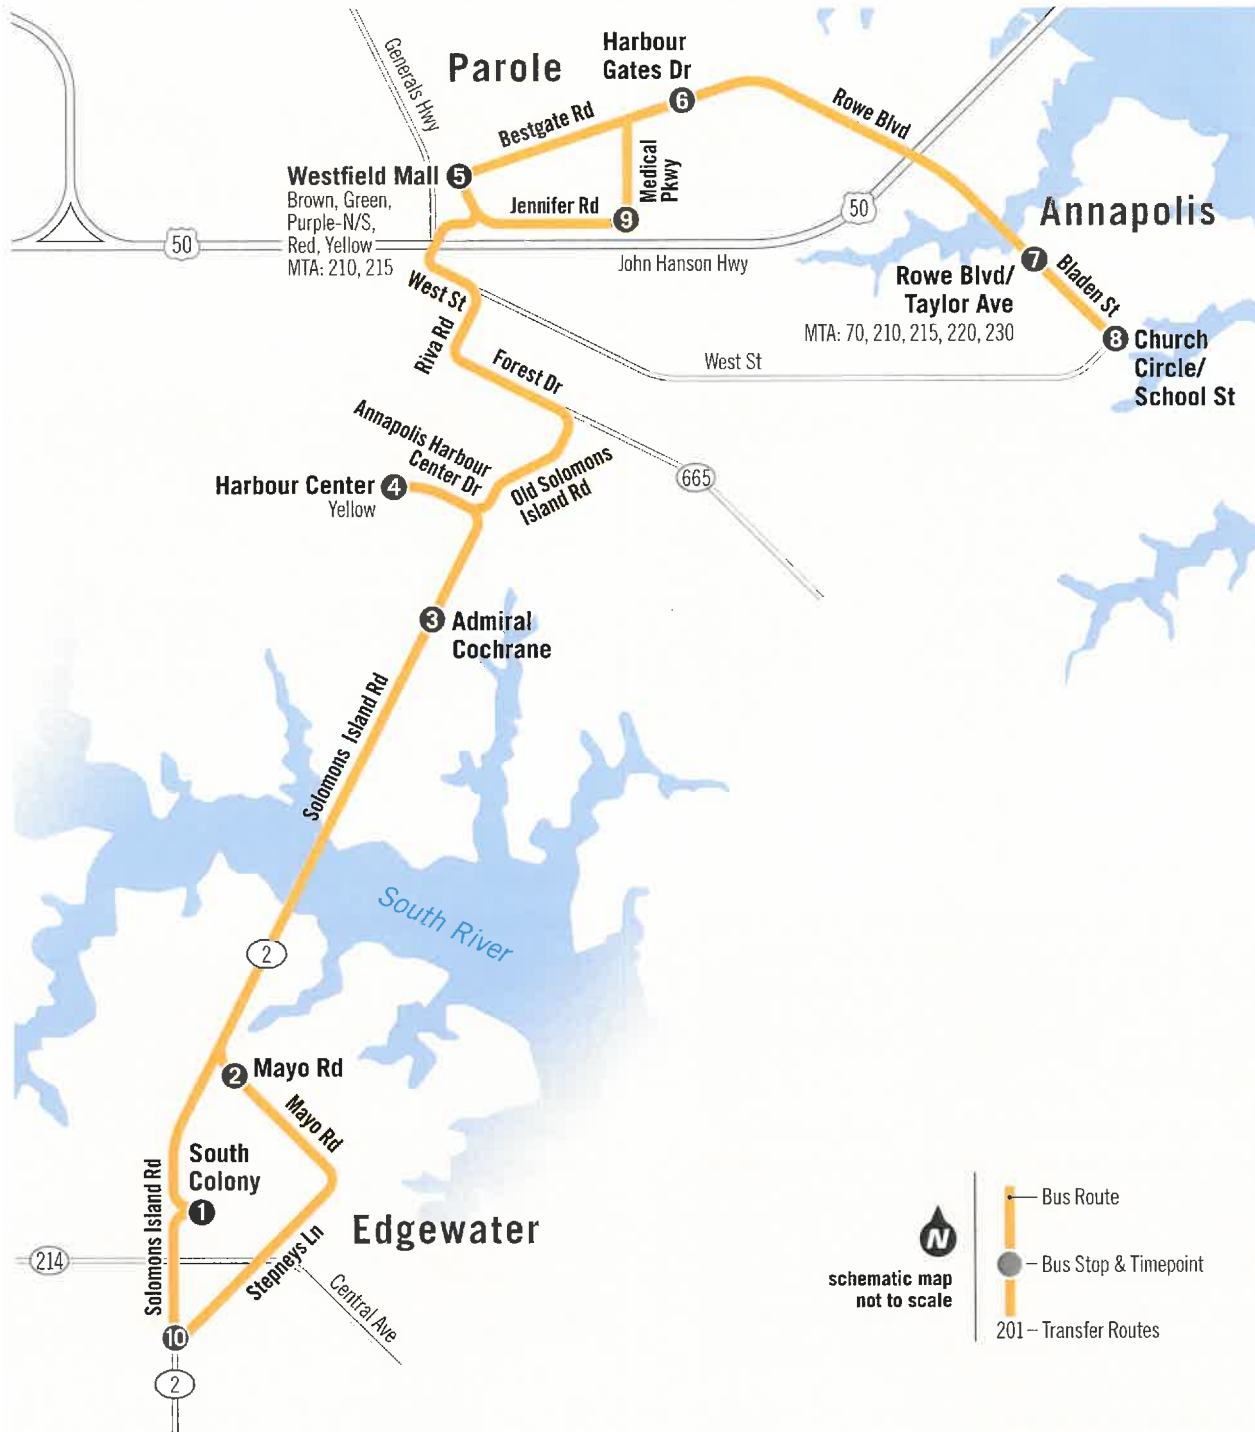

Anne Arundel County Transit Services

Scan the QR code to access the latest transit service information in Anne Arundel County.

For real-time information download our new **Transit App!**