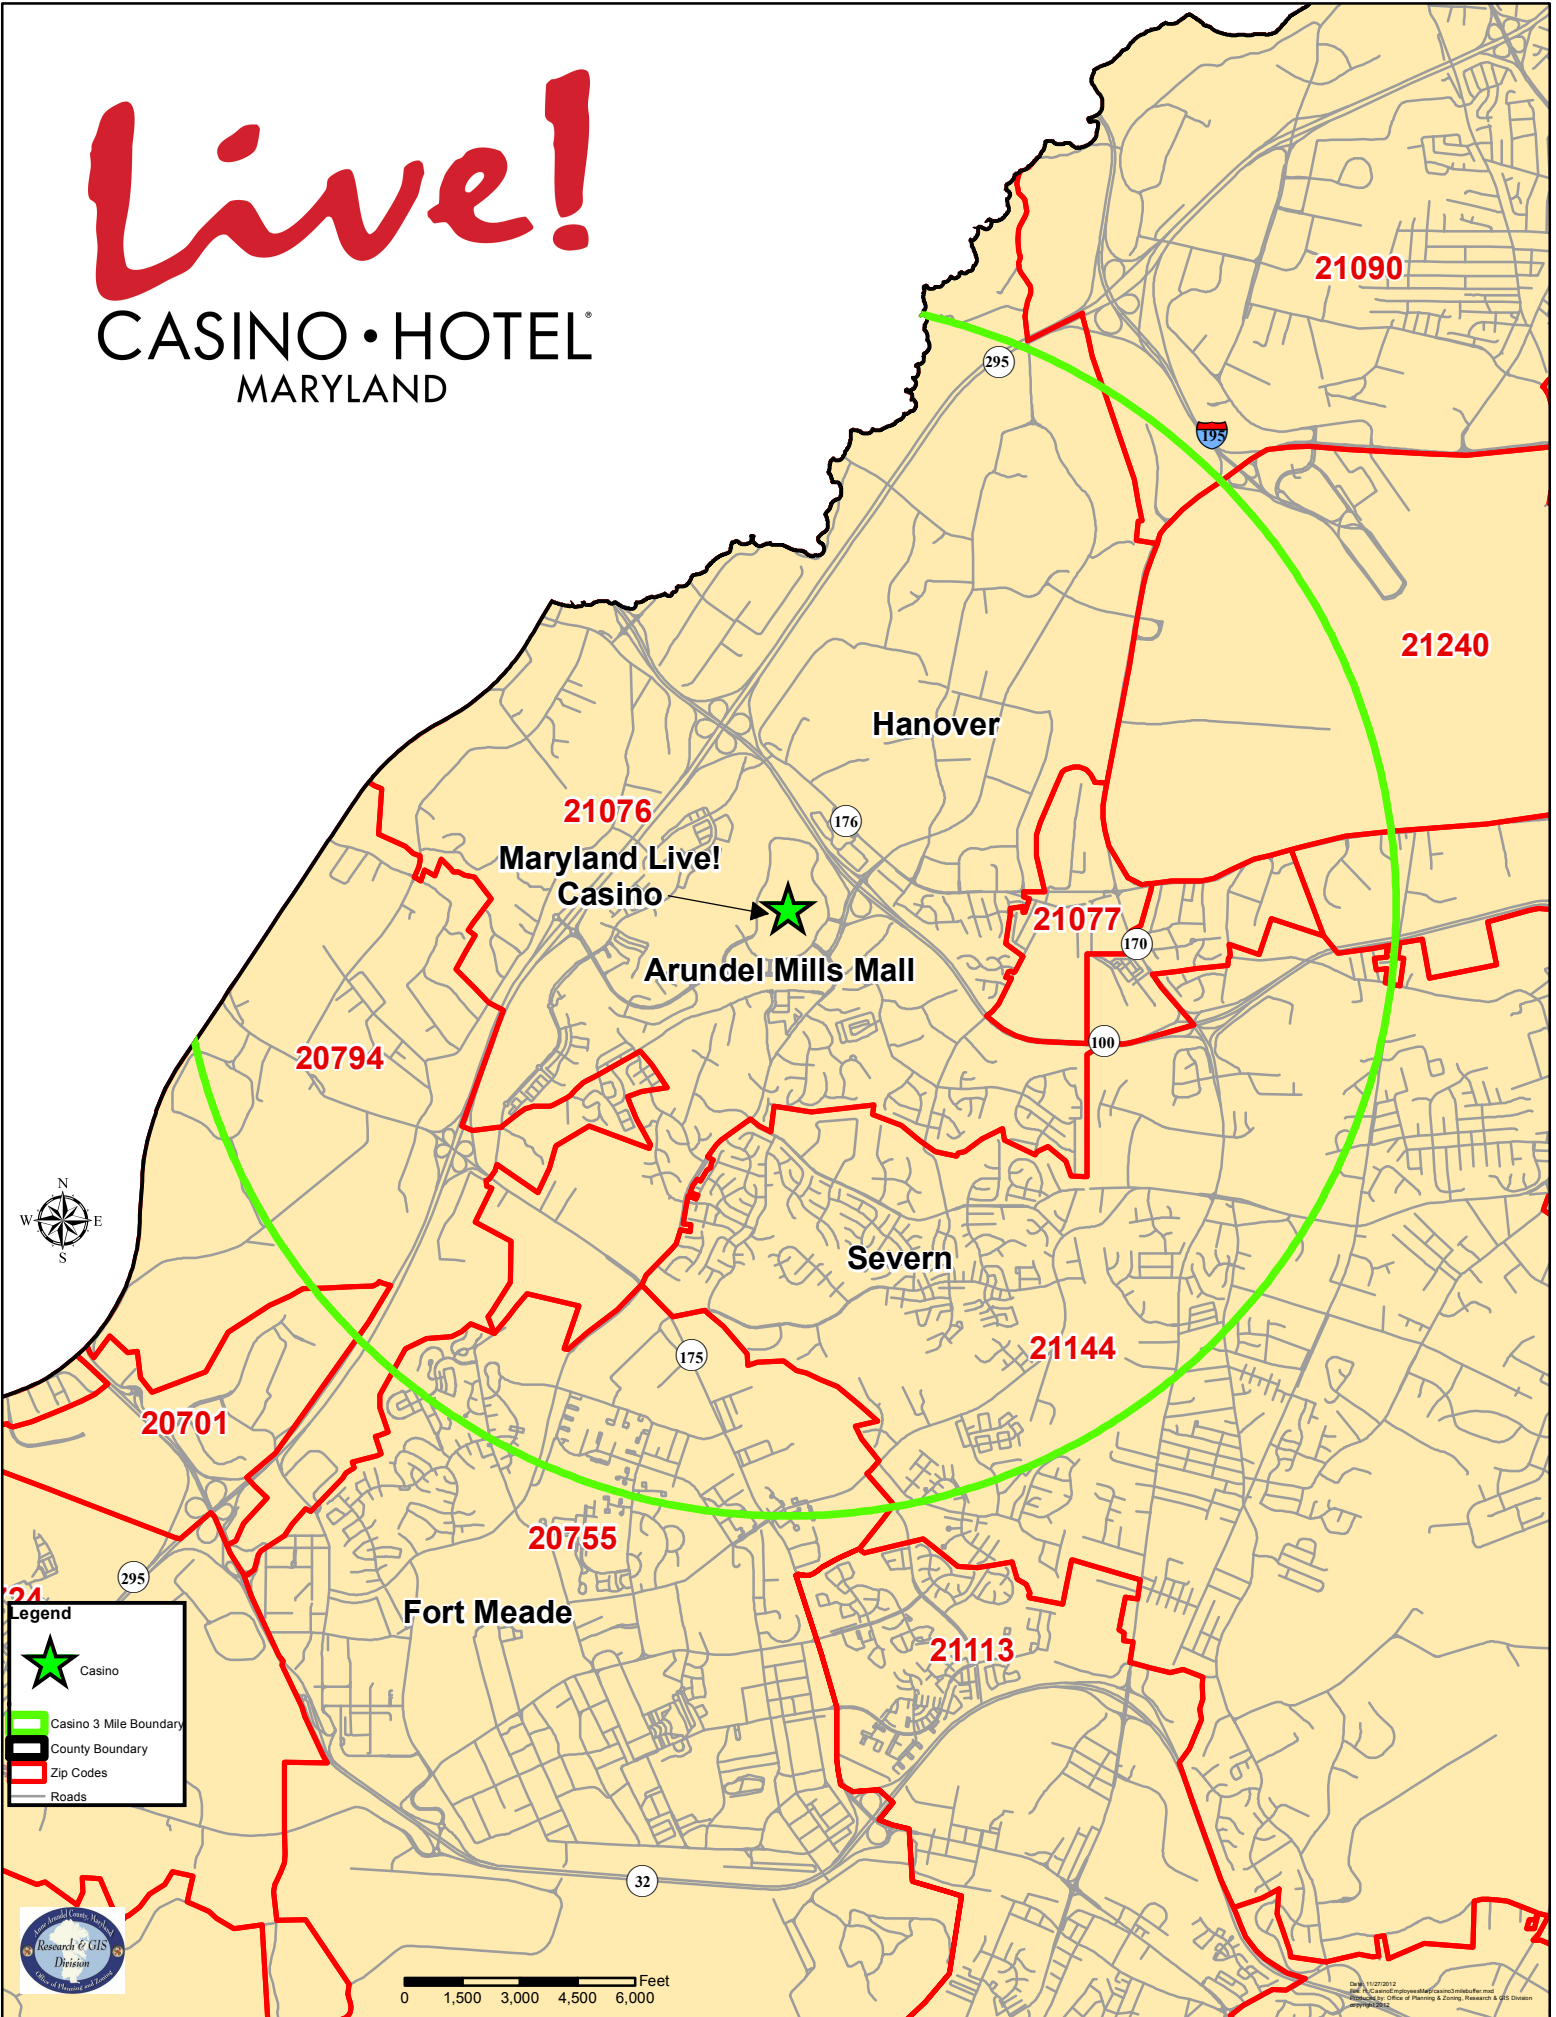

Live!

CASINO • HOTEL MARYLAND

Legend

- Casino
- Casino 3 Mile Boundary
- County Boundary
- Zip Codes
- Roads