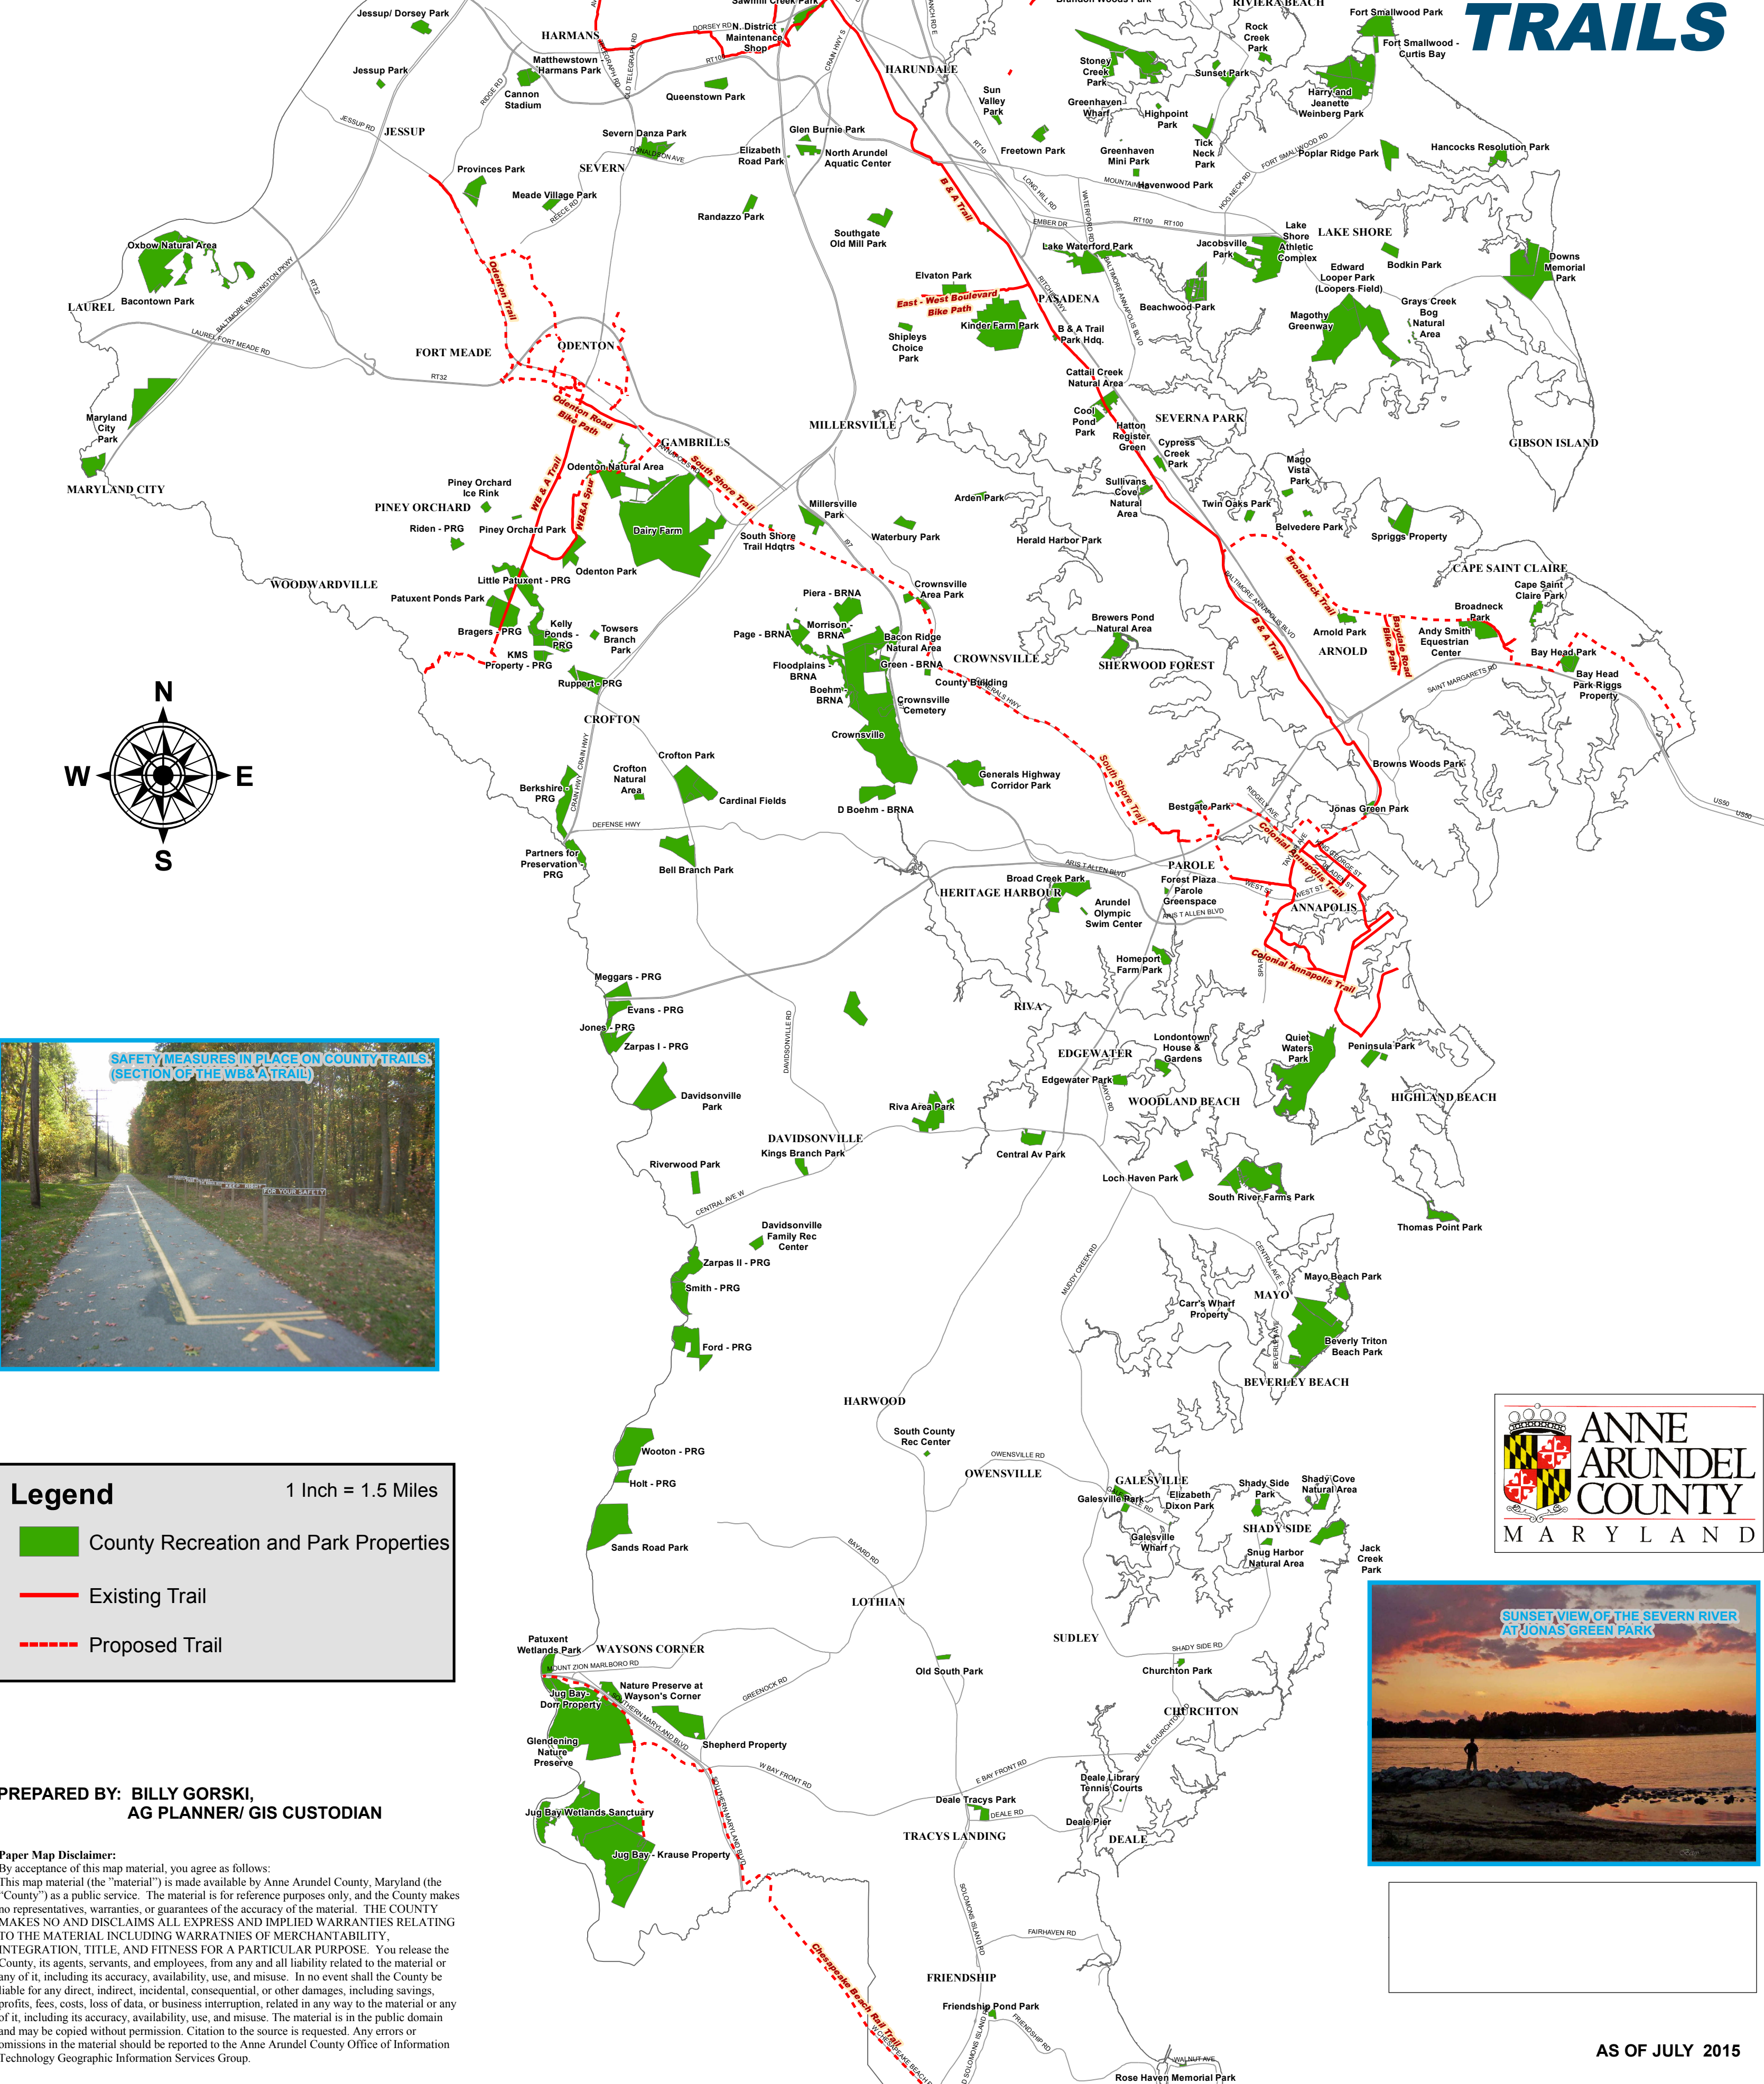

COUNTY PARKS and TRAILS

Legend 1 Inch = 1.5 Miles

- County Recreation and Park Properties
- Existing Trail
- Proposed Trail

PREPARED BY: BILLY GORSKI, AG PLANNER/ GIS CUSTODIAN

Paper Map Disclaimer:
By acceptance of this map material, you agree as follows: This map material (the "material") is made available by Anne Arundel County, Maryland (the "County") as a public service. The material is for reference purposes only, and the County makes no representations, warranties, or guarantees of the accuracy of the material. THE COUNTY MAKES NO AND DISCLAIMS ALL EXPRESS AND IMPLIED WARRANTIES RELATING TO THE MATERIAL INCLUDING WARRANTIES OF MERCHANTABILITY, INTEGRATION, TITLE, AND FITNESS FOR A PARTICULAR PURPOSE. You release the County, its agents, servants, and employees, from any and all liability related to the material or any of it, including its accuracy, availability, use, and misuse. In no event shall the County be liable for any direct, indirect, incidental, consequential, or other damages, including savings, profits, fees, costs, loss of data, or business interruption, related in any way to the material or any of it, including its accuracy, availability, use, and misuse. The material is in the public domain and may be copied without permission. Citation to the source is requested. Any errors or omissions in the material should be reported to the Anne Arundel County Office of Information Technology Geographic Information Services Group.