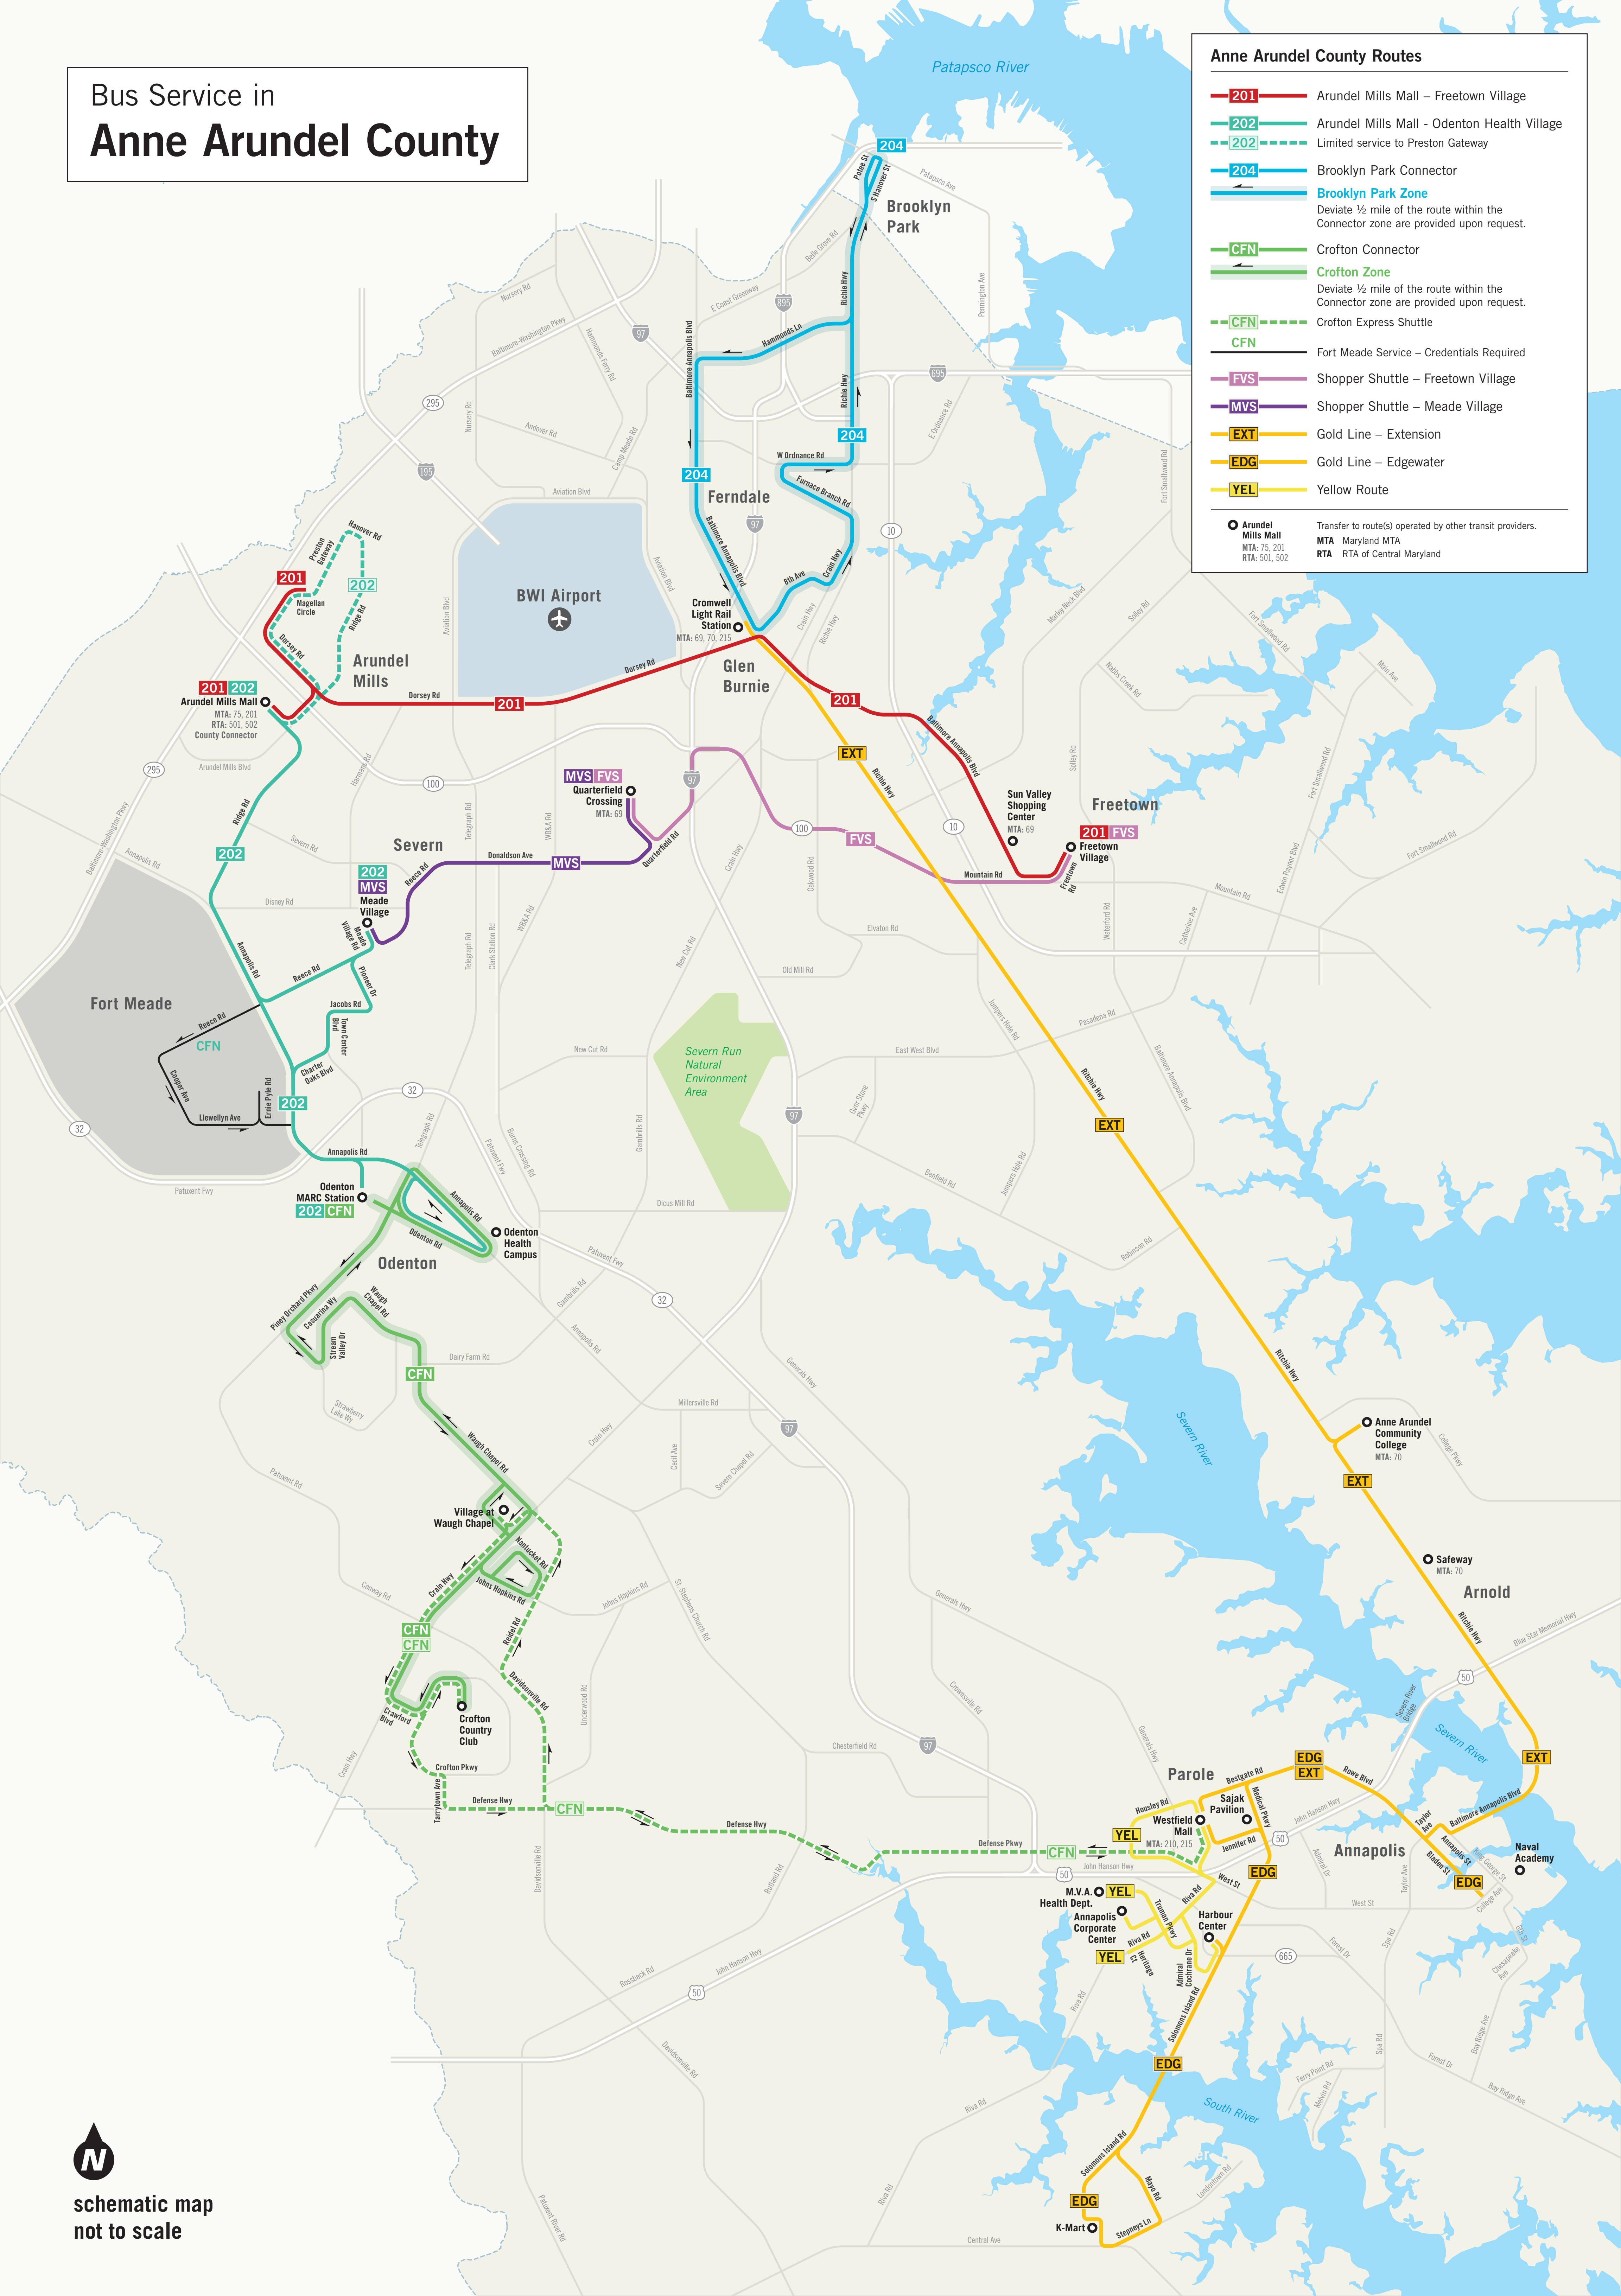

Bus Service in Anne Arundel County

- Anne Arundel County Routes**
- **201** Arundel Mills Mall – Freetown Village
 - **202** Arundel Mills Mall - Odenton Health Village
 - - - **202** Limited service to Preston Gateway
 - **204** Brooklyn Park Connector
 - **Brooklyn Park Zone**
Deviate ½ mile of the route within the Connector zone are provided upon request.
 - **CFN** Crofton Connector
 - **Crofton Zone**
Deviate ½ mile of the route within the Connector zone are provided upon request.
 - - - **CFN** Crofton Express Shuttle
 - **CFN** Fort Meade Service – Credentials Required
 - **FVS** Shopper Shuttle – Freetown Village
 - **MVS** Shopper Shuttle – Meade Village
 - **EXT** Gold Line – Extension
 - **EDG** Gold Line – Edgewater
 - **YEL** Yellow Route
- Arundel Mills Mall
 MTA: 75, 201
 RTA: 501, 502
○ Transfer to route(s) operated by other transit providers.
 MTA Maryland MTA
 RTA RTA of Central Maryland

N
 schematic map
 not to scale