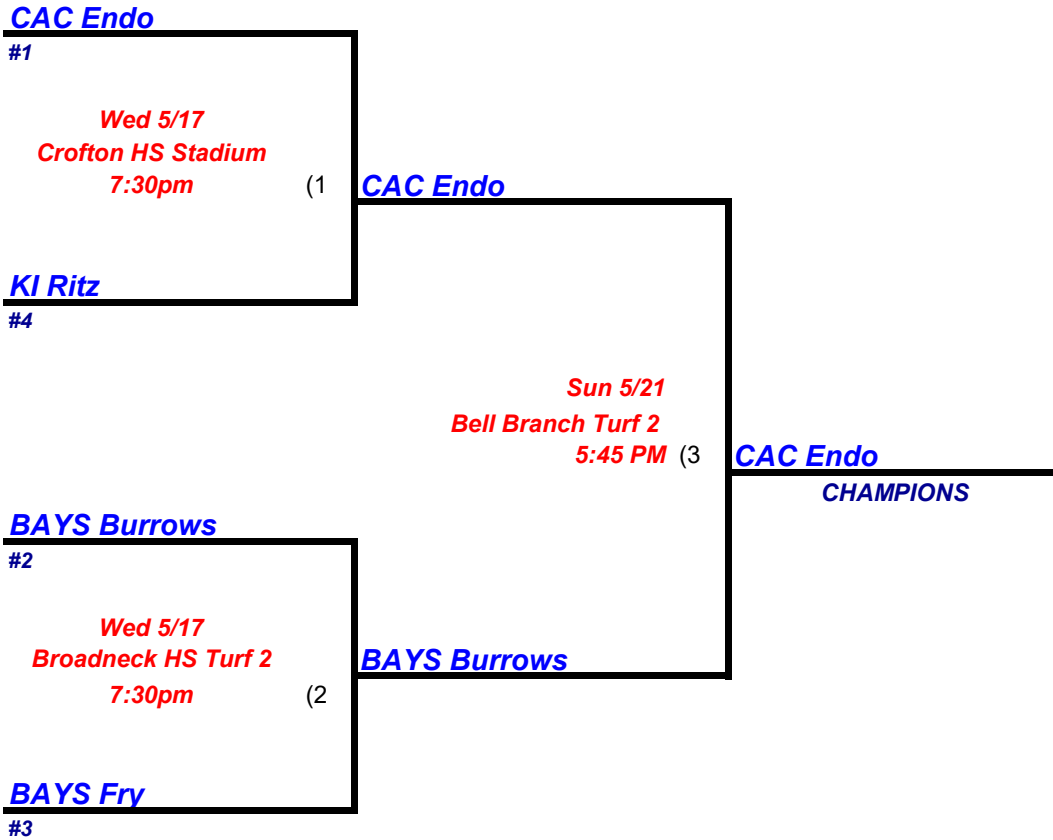

2023 Girls Lacrosse Middie A Playoff

**** Date, location and time is subject to change based on field availability**

* **1st & 2nd place** - tie with BAYS Burrows & CAC Endo (regular season and head to head). Coin flip for 1st & 2nd went to CAC Endo at 1st, BAYS Burrows at 2nd

* **3rd & 4th place** - tie with BAY Fry & KI Ritz (regular season and head to head). Coin flip for 3rd & 4th went to BAYS Fry at 3rd, KI Ritz at 4th

Excessive Heat: If the air temperature is over 85 degrees, water break will take place during the first dead ball, after 12 minutes elapsed playing time in each half. Clock will be running during 90-second water break.