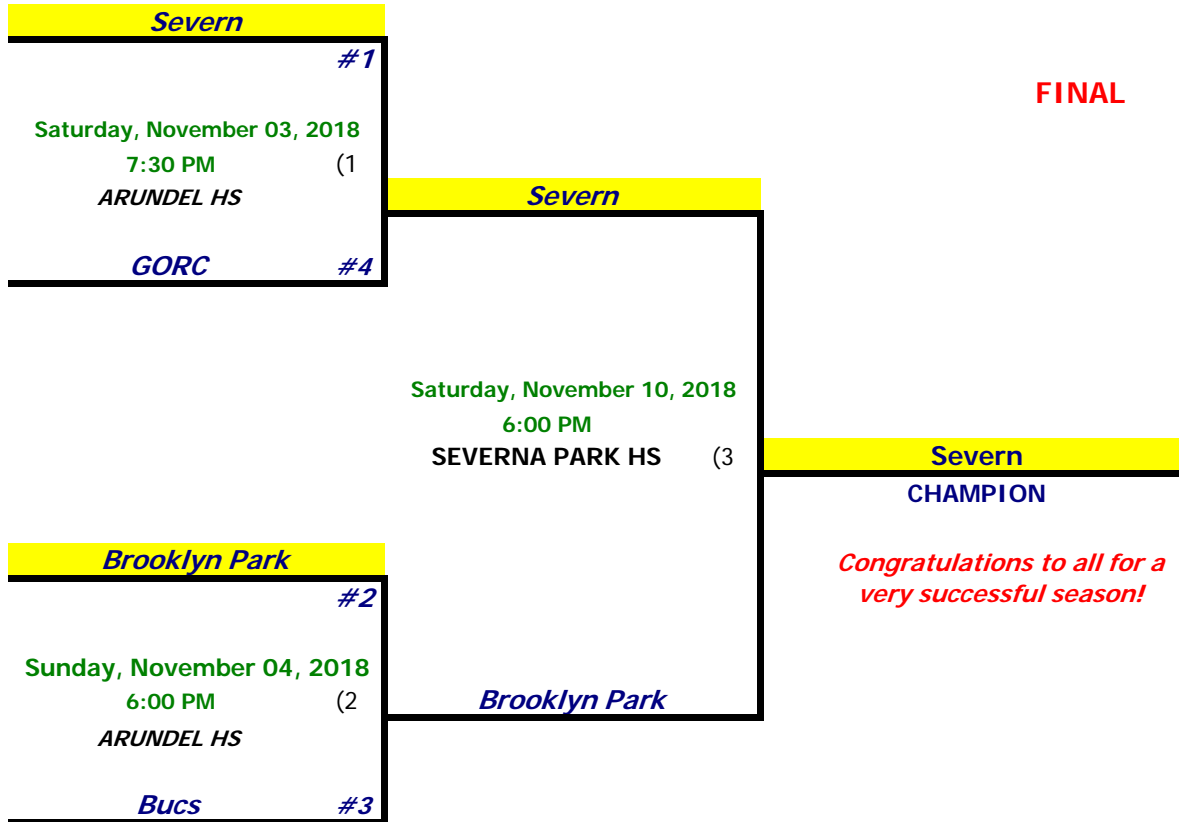

## VarsityU "American" Tournament Bracket

Inclement Weather Information go to  
<https://www.aacounty.org/departments/recreation-parks/cancellation-notice/index.html>