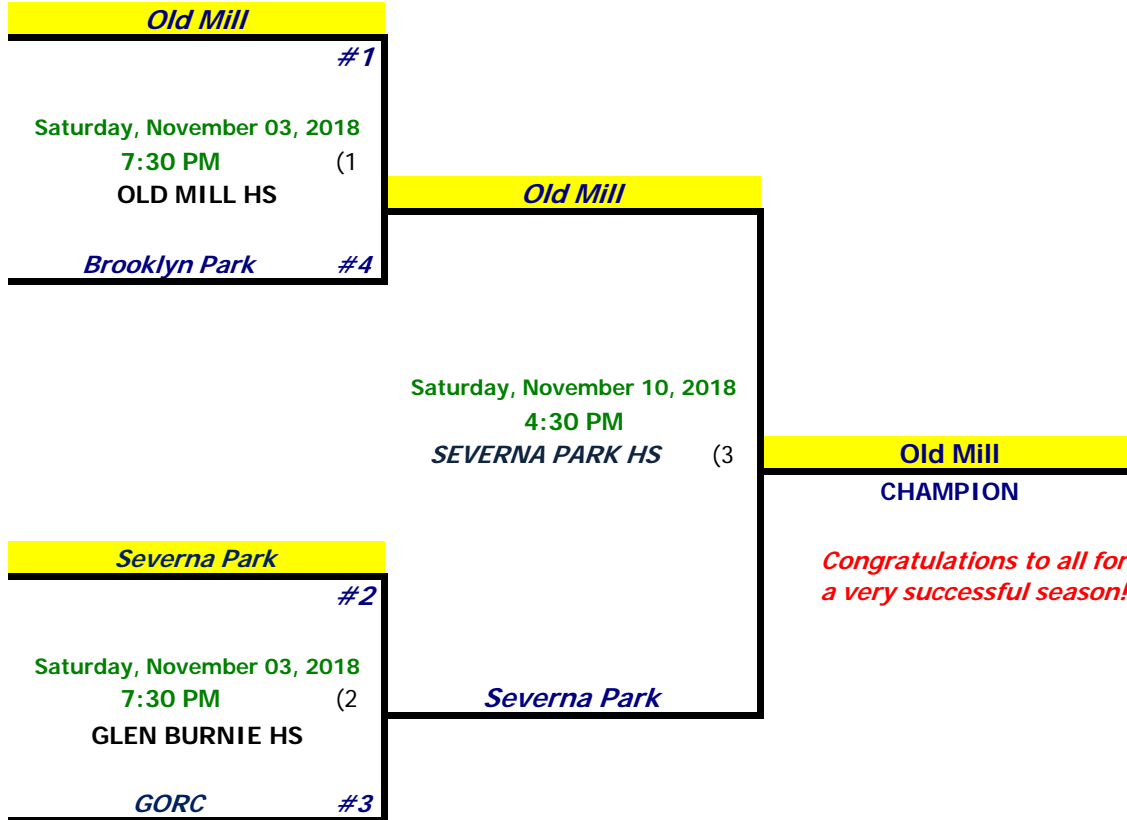

12U "American" Tournament Brackets

Inclement Weather Information go to
www.aacounty.org/departments/recreation-parks/cancellation-notice/index.html

SAFETY TURF RULES:

- Follow established Board of Education policies regarding use of athletic facilities.
- Coaches and Players only on the turf areas.
- Spectators should use the bleachers.
- Chairs are NOT allowed on the track.
- Water ONLY on the turf.
- Dogs are not permitted in the stadium areas.
- No gum allowed in stadium areas are in particular near the turf field.
- **No alcohol or tobacco products are allowed on school property.**
- Sunflower seeds are not allowed on the turf.
- Vehicles are not permitted on the track at any time.
- No One, other than players/coaches, are permitted on the track or the field during games or practices.