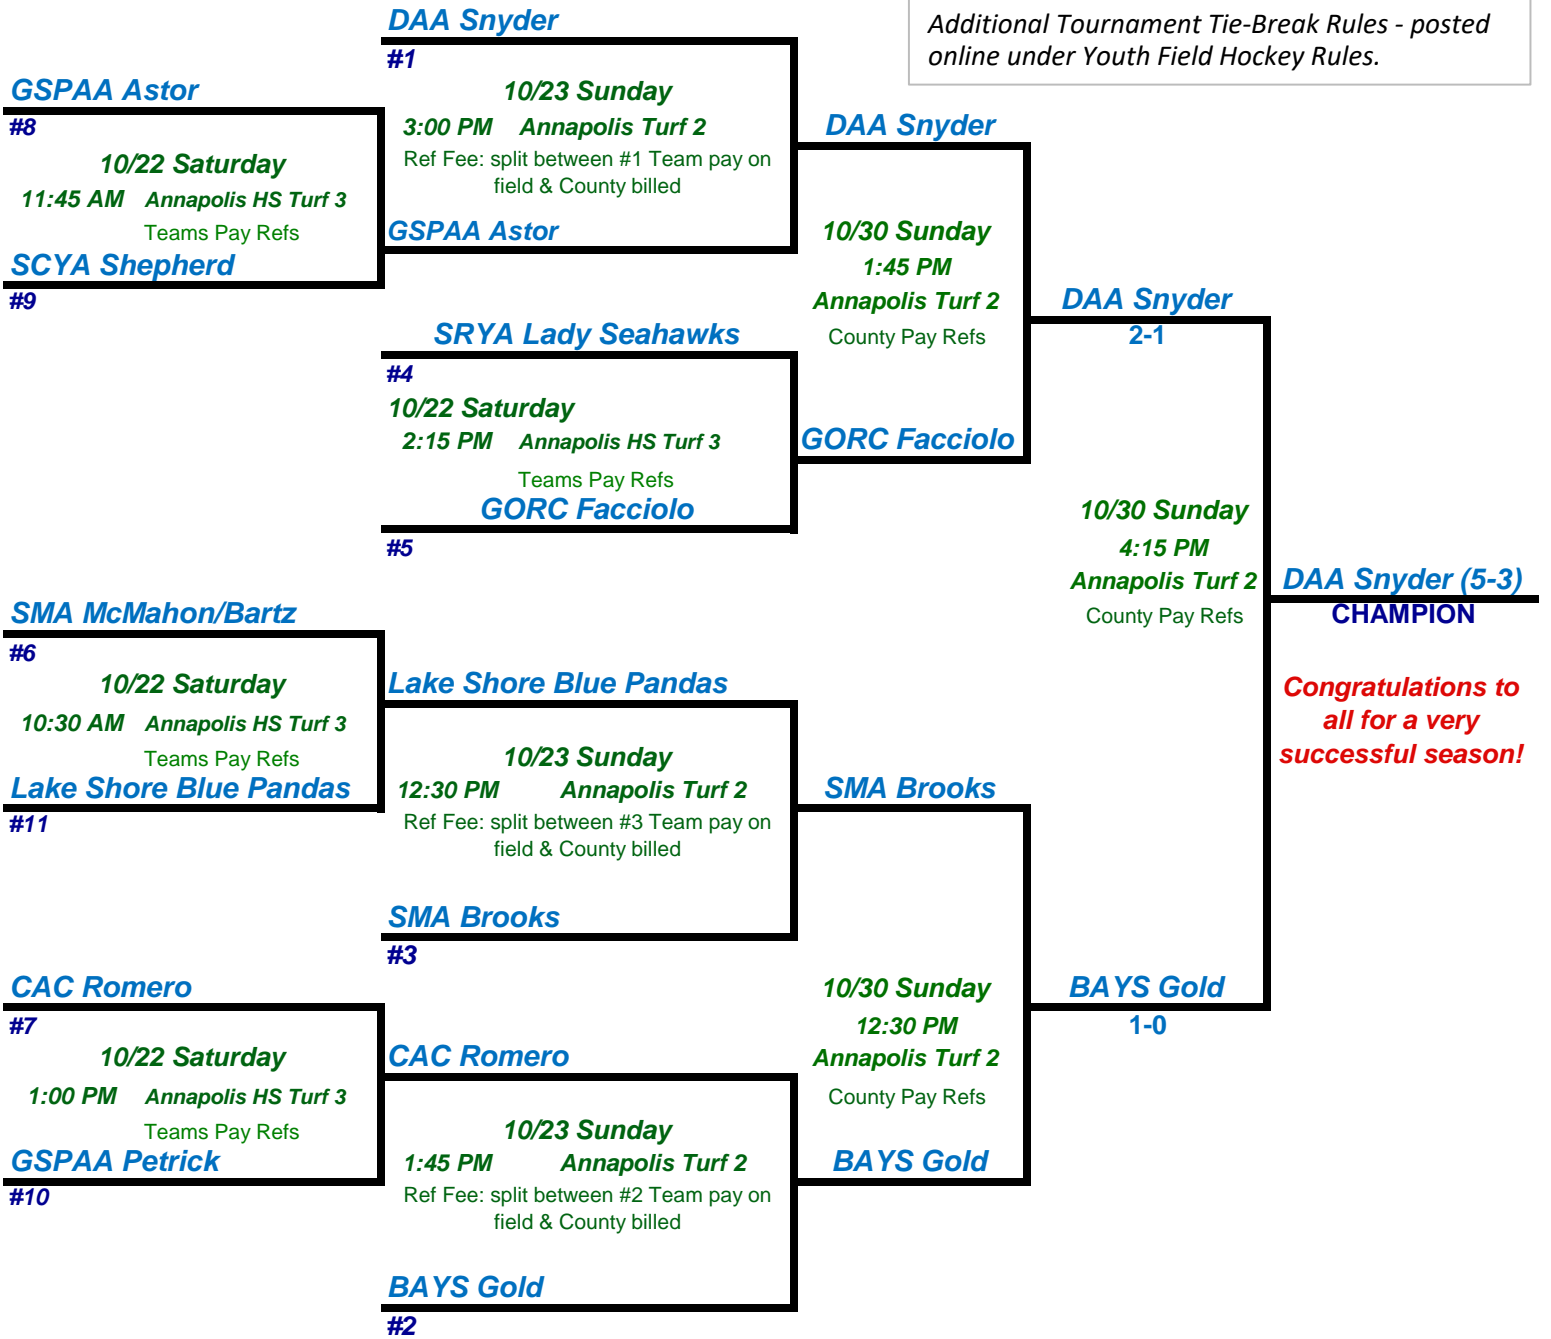

2022 Girls Field Hockey Middle 'Cavaliers' Tournament

Game Results: Report game results in the TeamSport Portal immediately after play.

Additional Tournament Tie-Break Rules - posted online under Youth Field Hockey Rules.

**Congratulations to
all for a very
successful season!**

Safety Turf Rules

- Follow established Board of Education policies regarding use of athletic facilities.
- Coaches and Players only on the turf areas.
- Spectators should use the bleachers and not fields or track.
- Chairs are NOT allowed on the fields or track.
- Water ONLY on the turf.
- Dogs are not permitted within the gates of the stadium or turf field areas.
- No gum allowed in stadium areas, near the turf field or track.
- No tobacco products are allowed on school property or playing fields.
- Sunflower seeds are not allowed on the turf or track.
- Vehicles are not permitted on the track at any time.