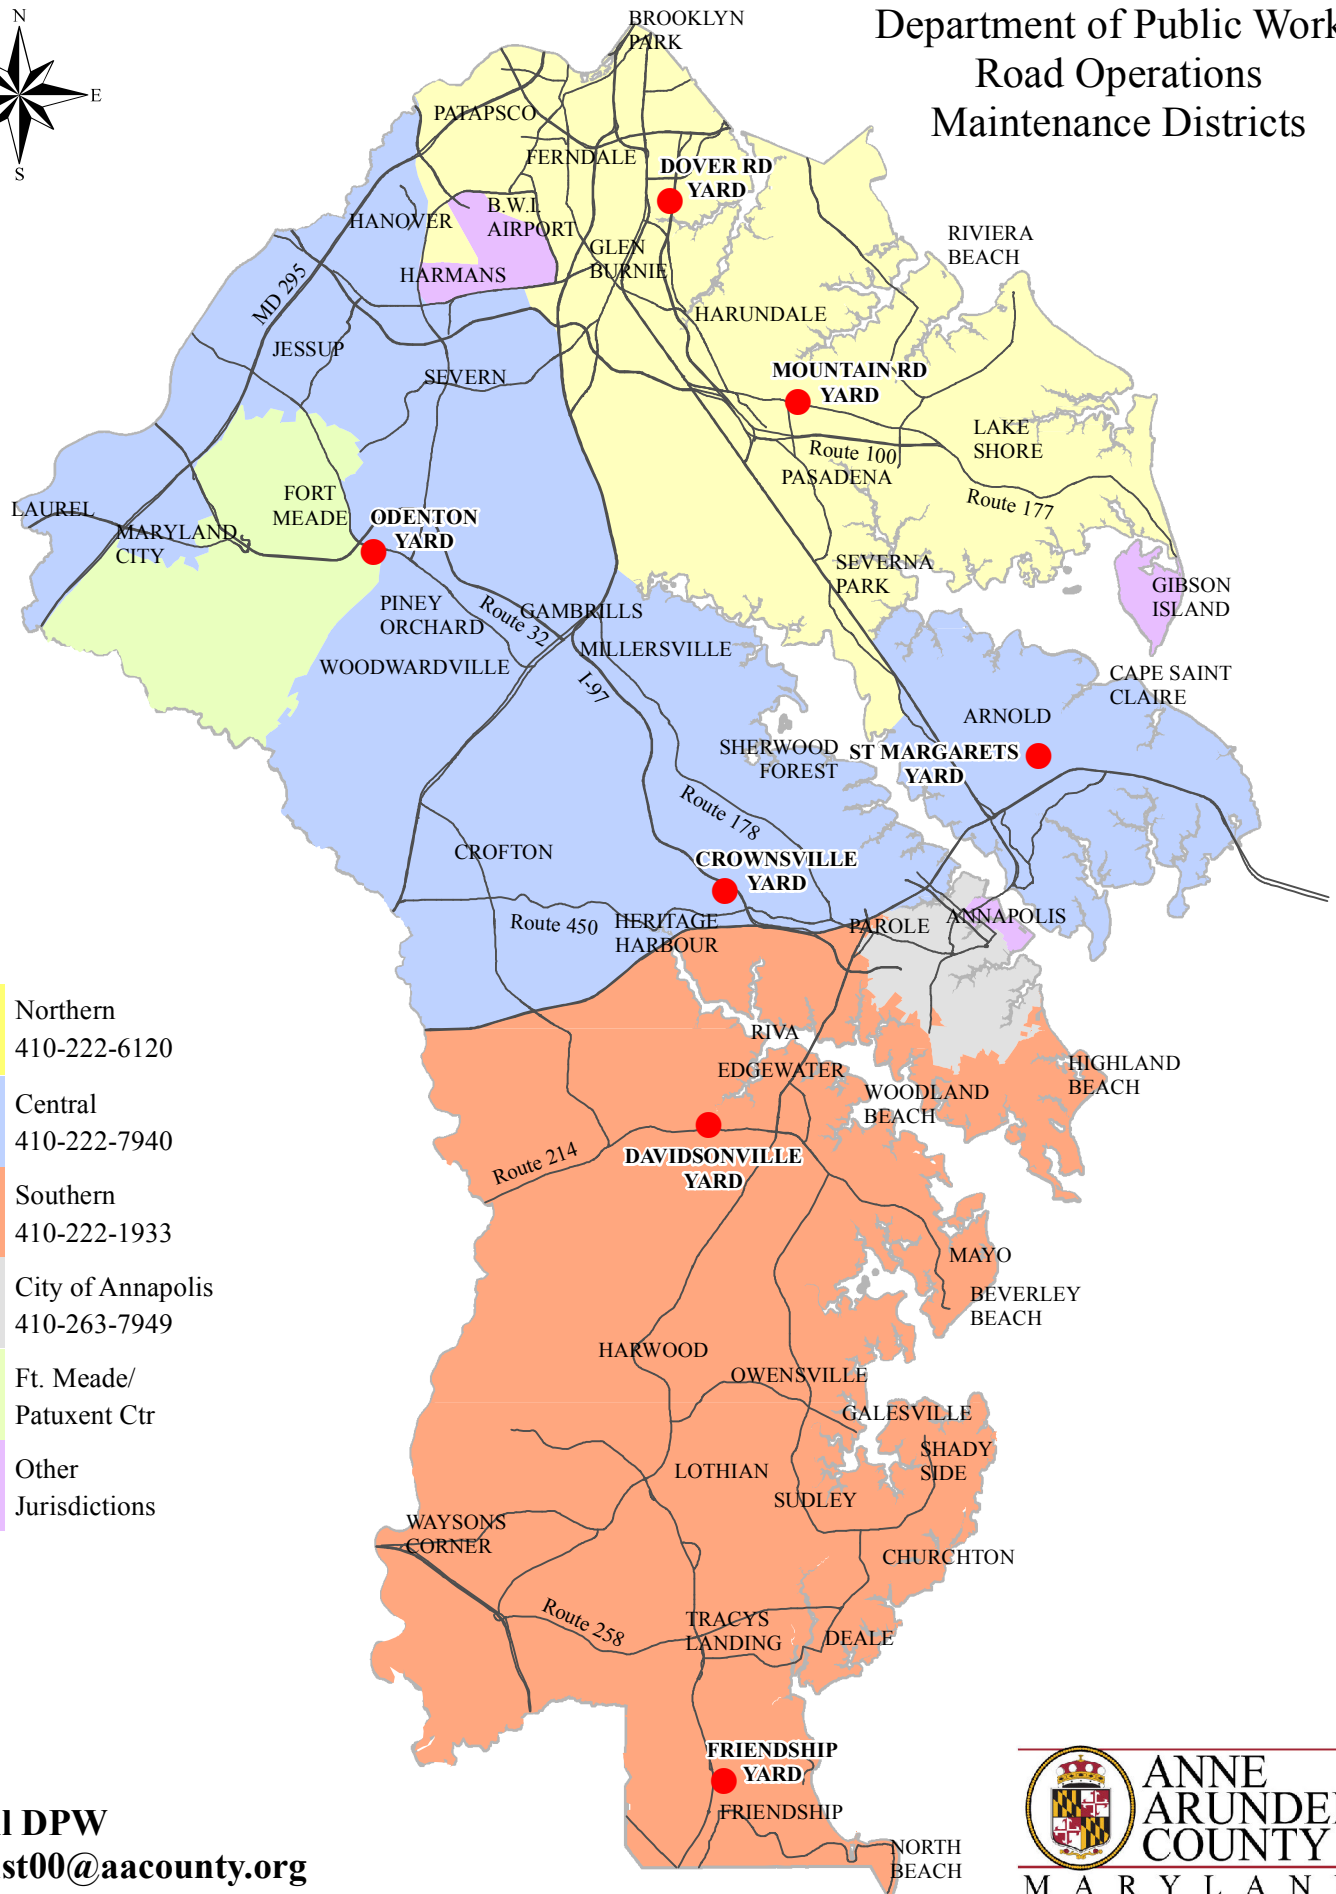

Department of Public Works Road Operations Maintenance Districts

- Northern
410-222-6120
- Central
410-222-7940
- Southern
410-222-1933
- City of Annapolis
410-263-7949
- Ft. Meade/
Patuxent Ctr
- Other
Jurisdictions