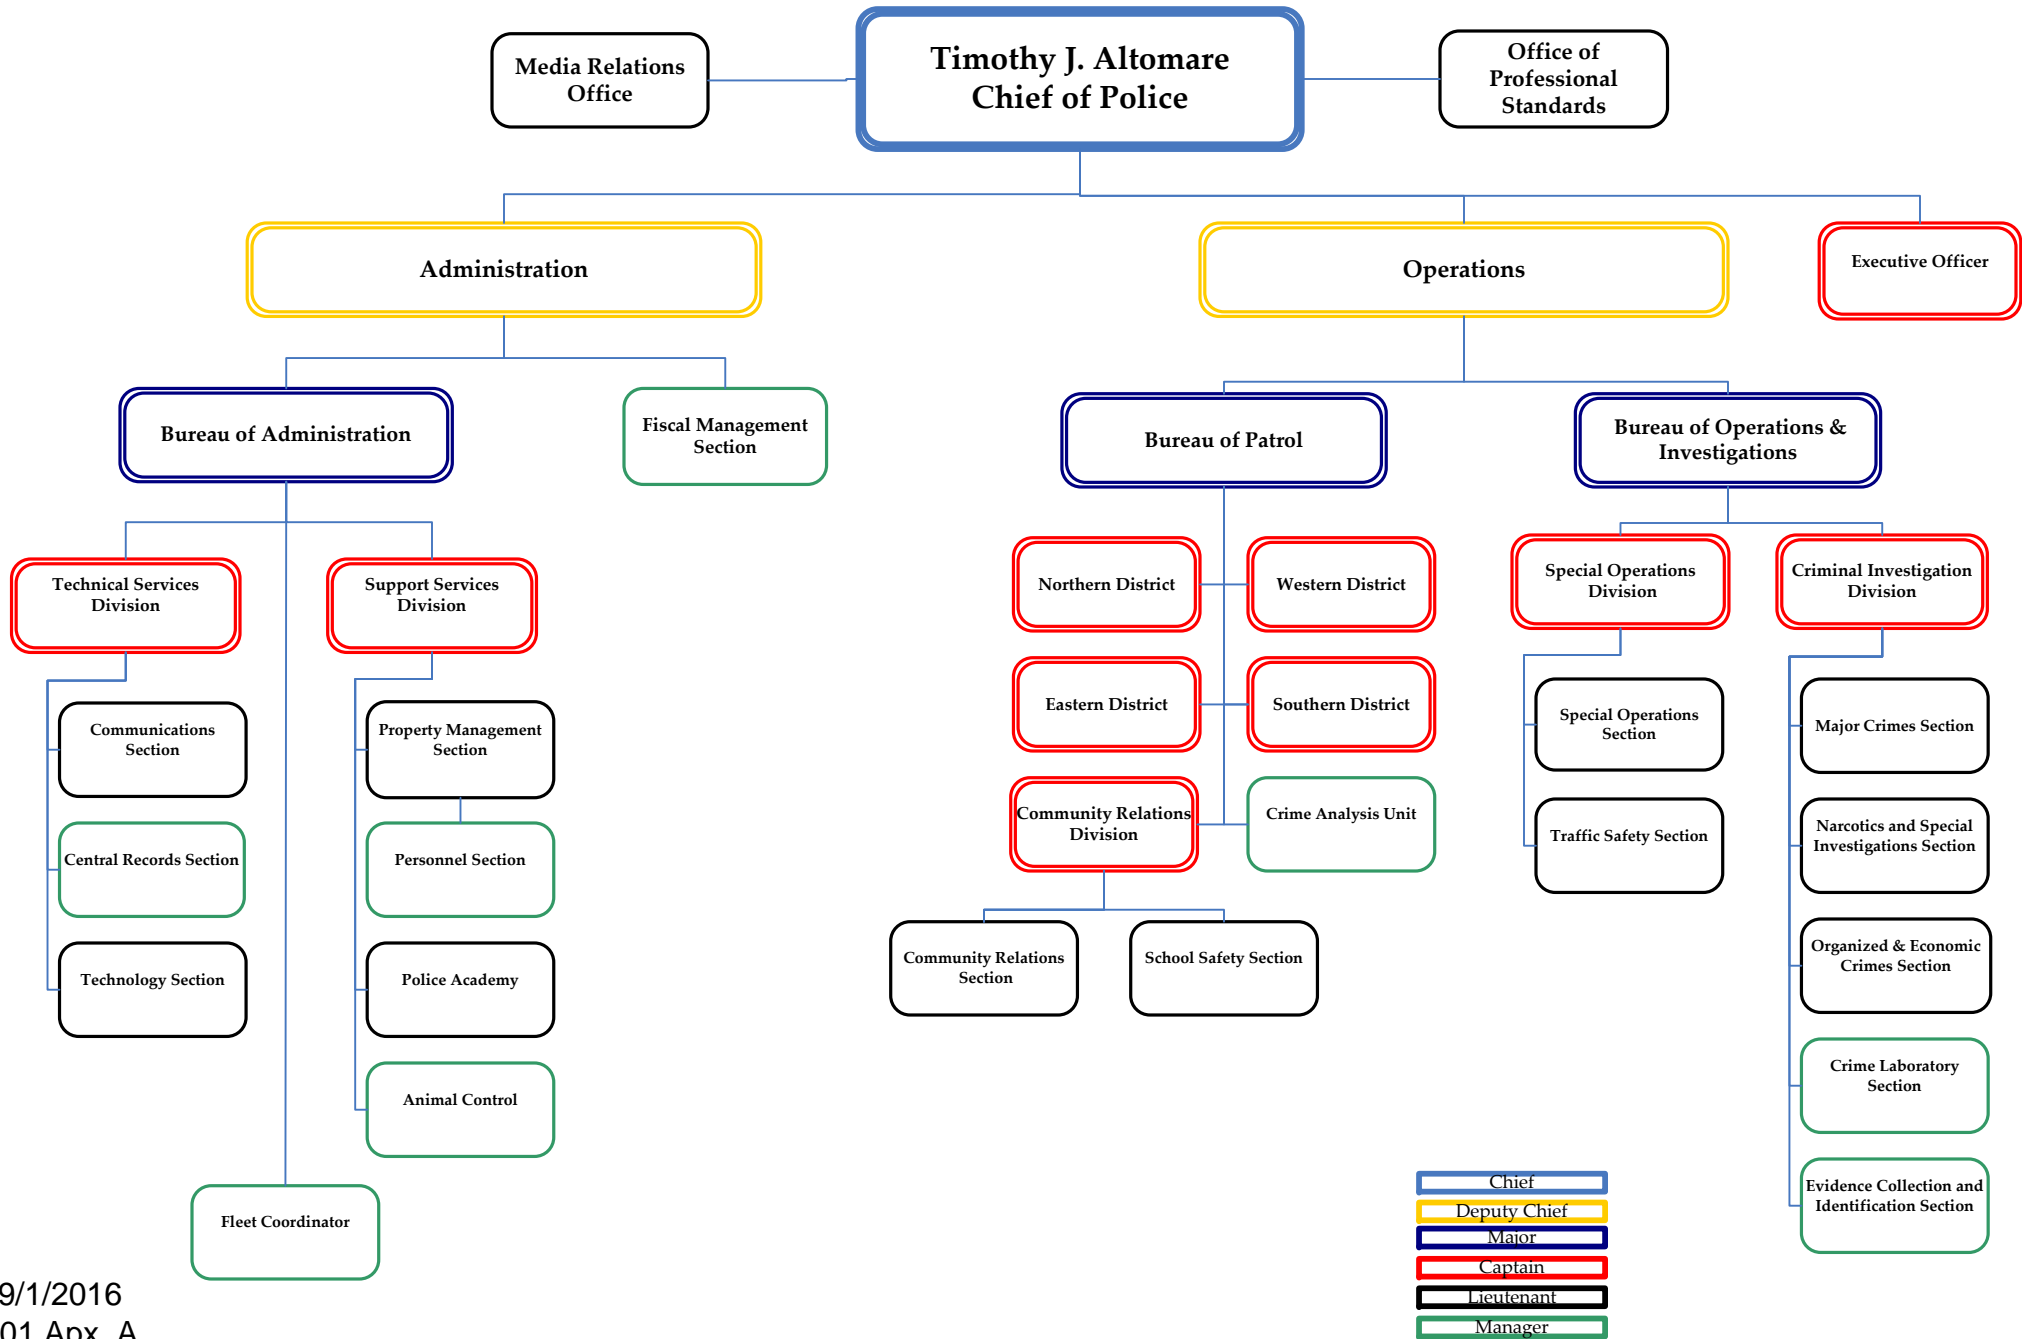

# Anne Arundel County Police Department

Chief
Deputy Chief
Major
Captain
Lieutenant
Manager