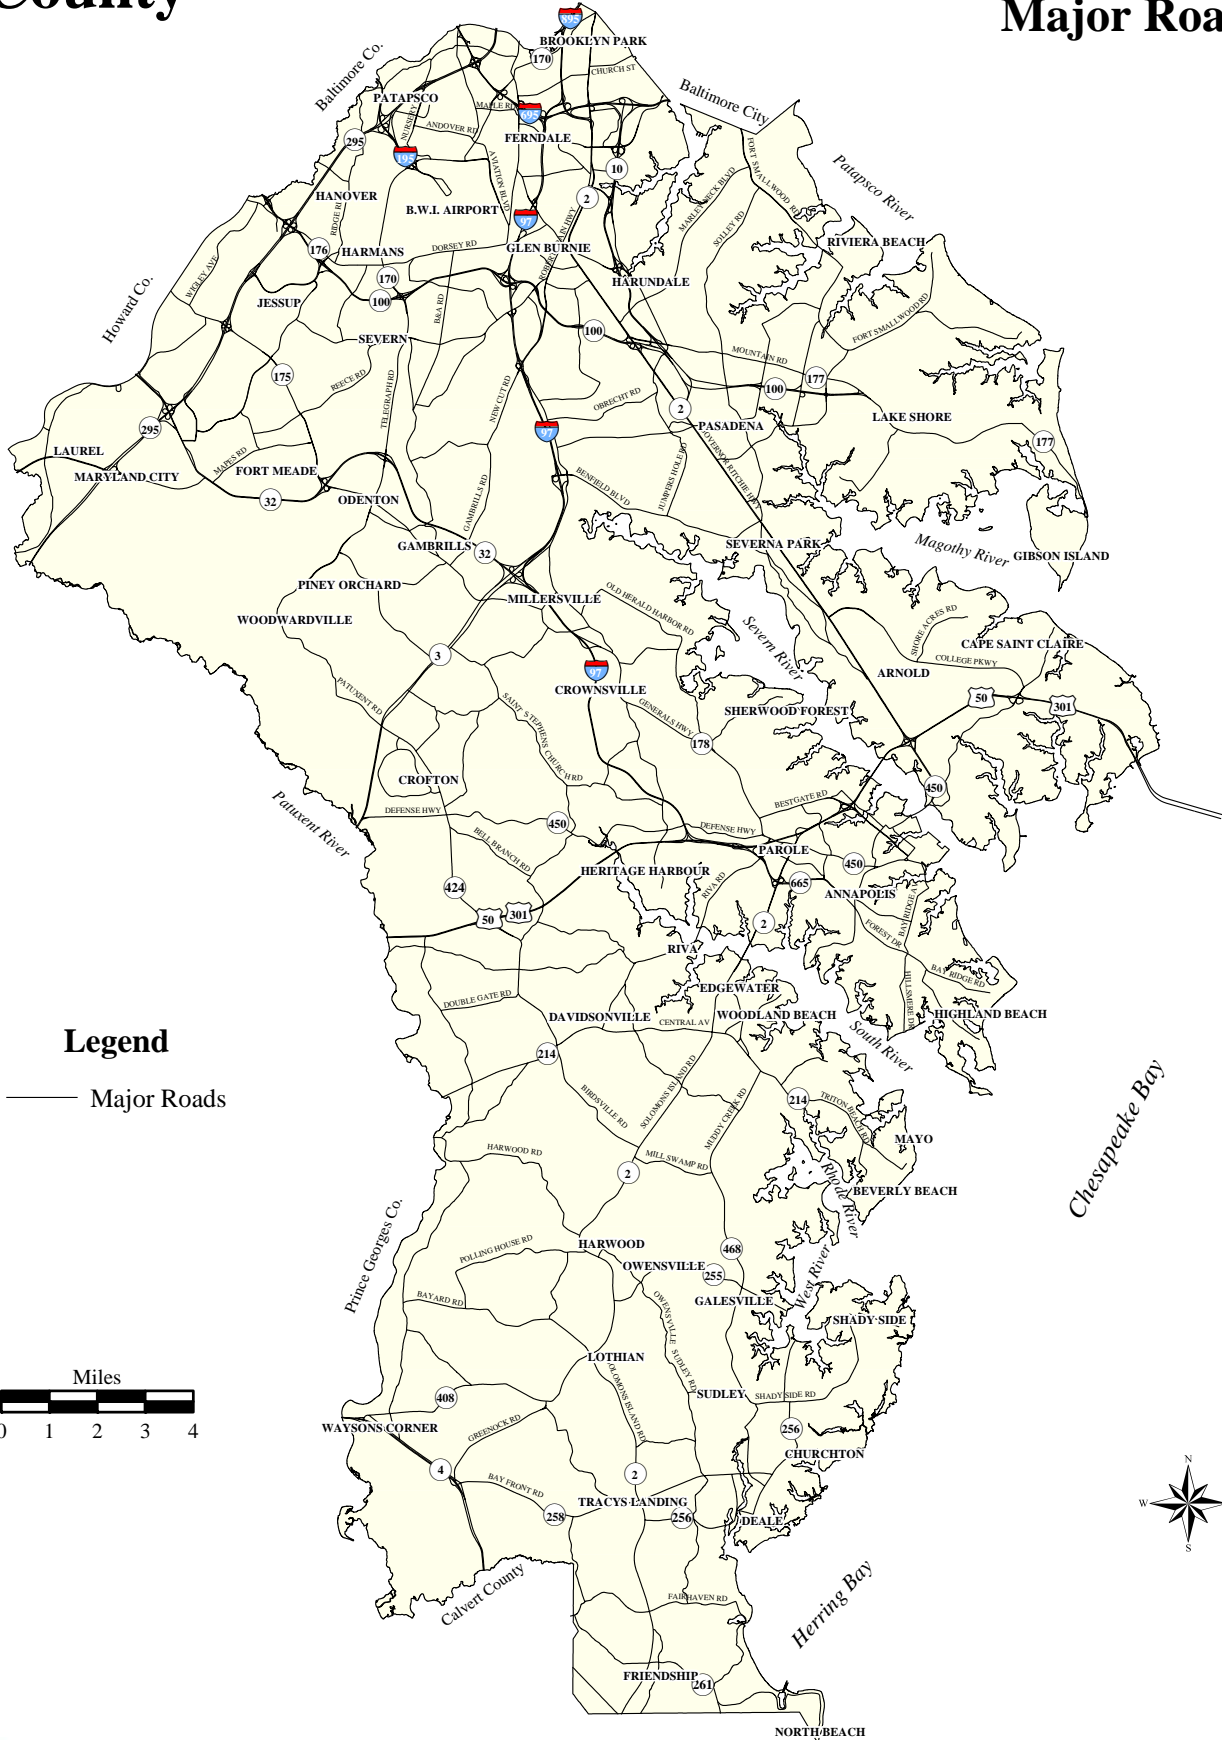

Anne Arundel County

Communities and Major Roads

Legend

— Major Roads

Map L18