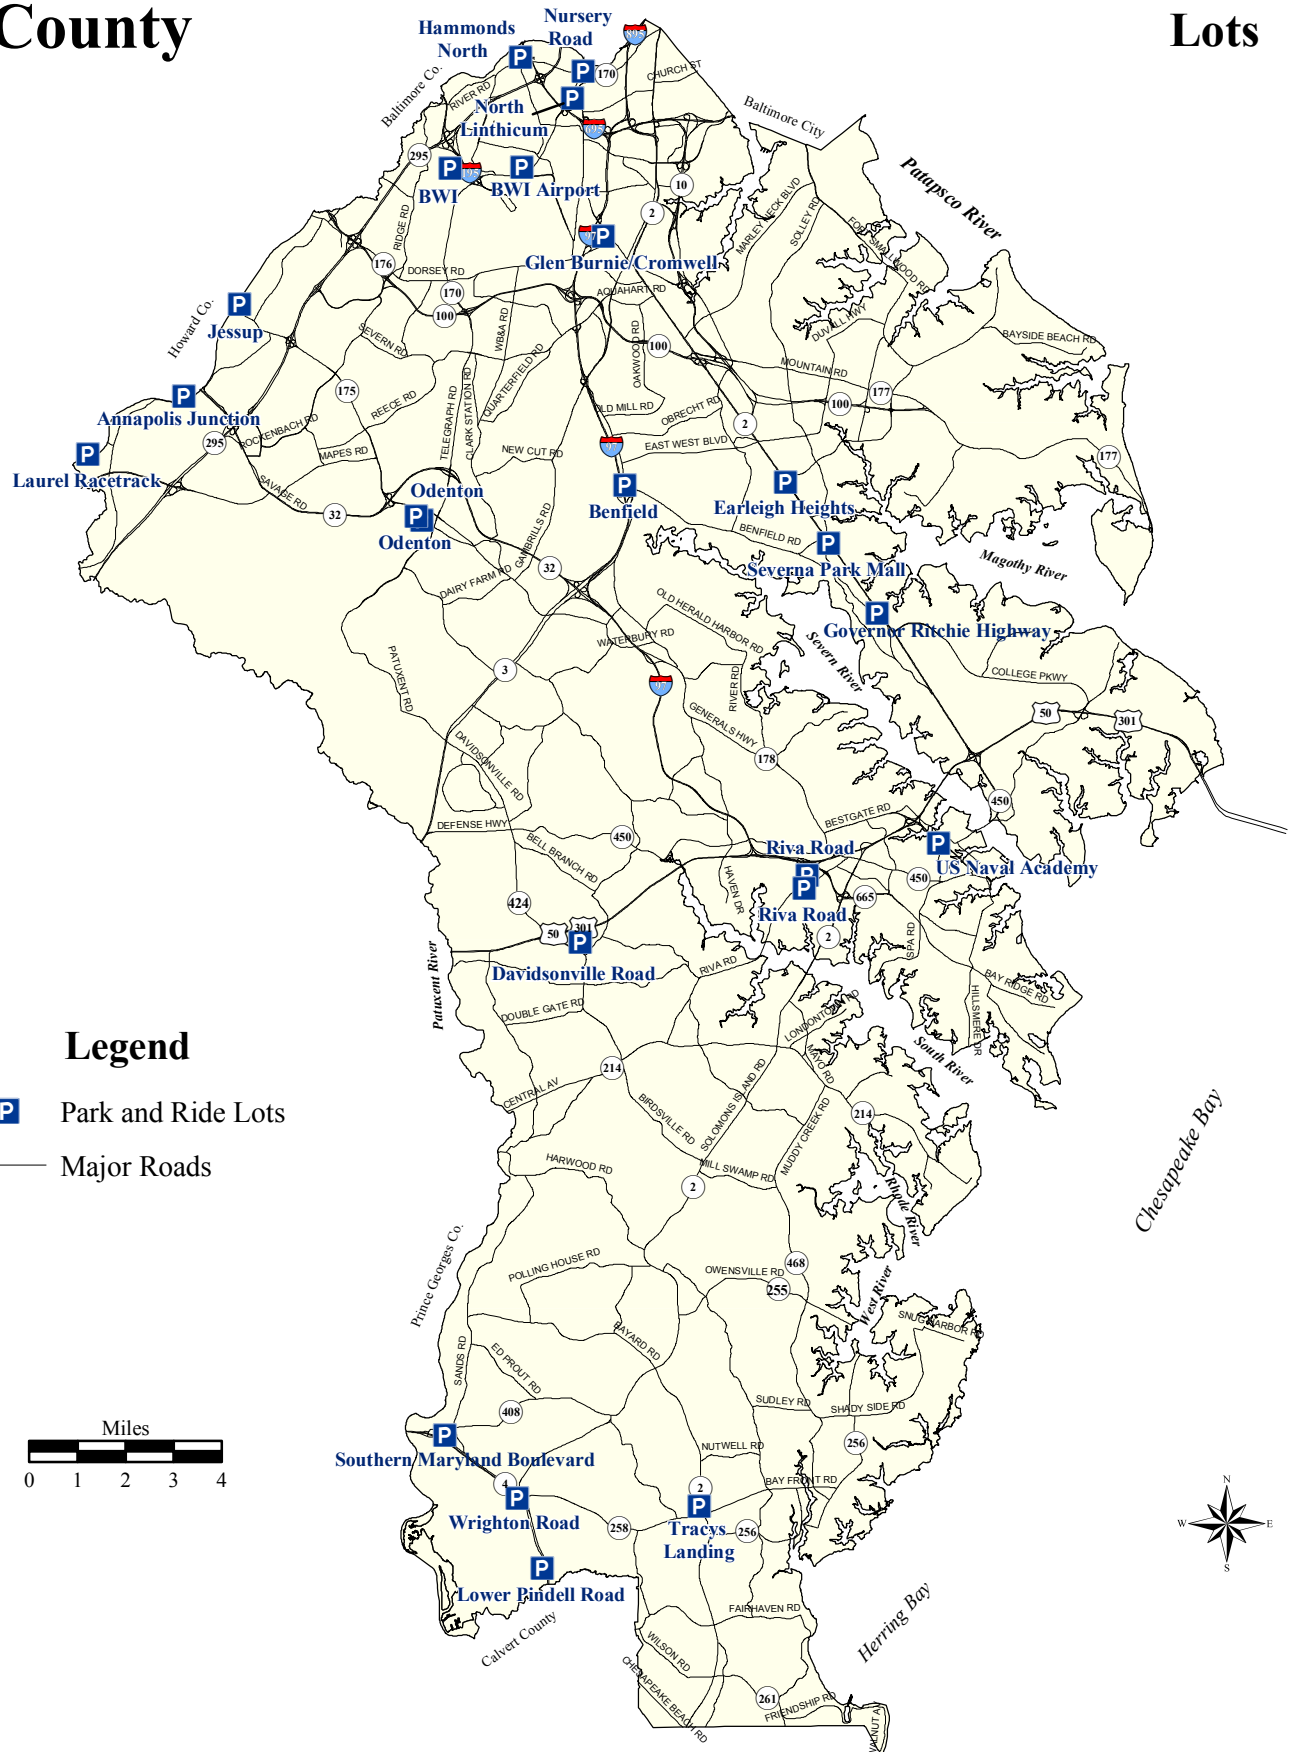

Anne Arundel County

Park and Ride Lots

Legend

- P Park and Ride Lots
- Major Roads