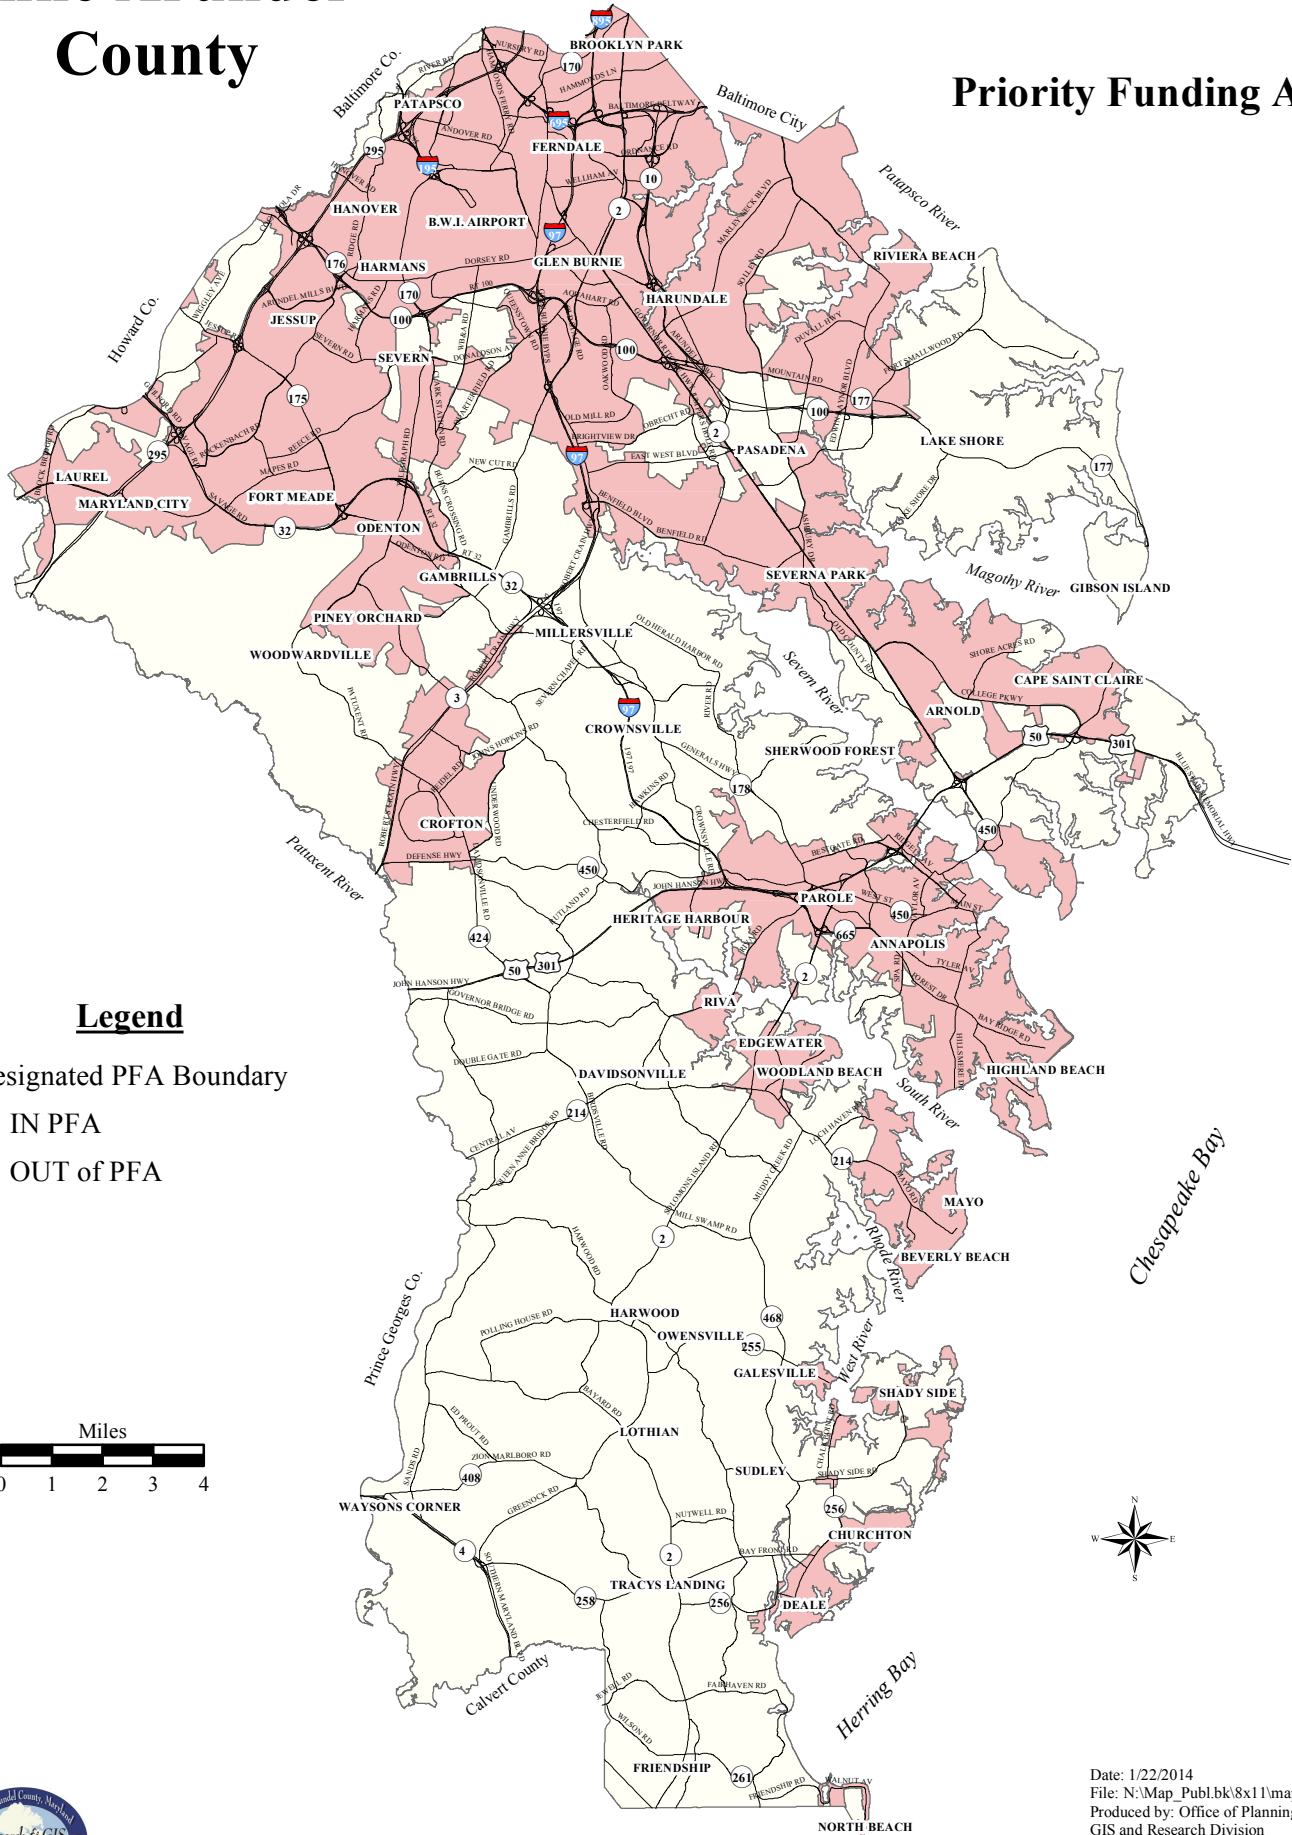

Anne Arundel County

Priority Funding Areas

Legend

Designated PFA Boundary

- IN PFA
- OUT of PFA

Date: 1/22/2014
 File: N:\Map_Publ\bk\8x11\map139.mxd
 Produced by: Office of Planning and Zoning
 GIS and Research Division
 Copyright 2014