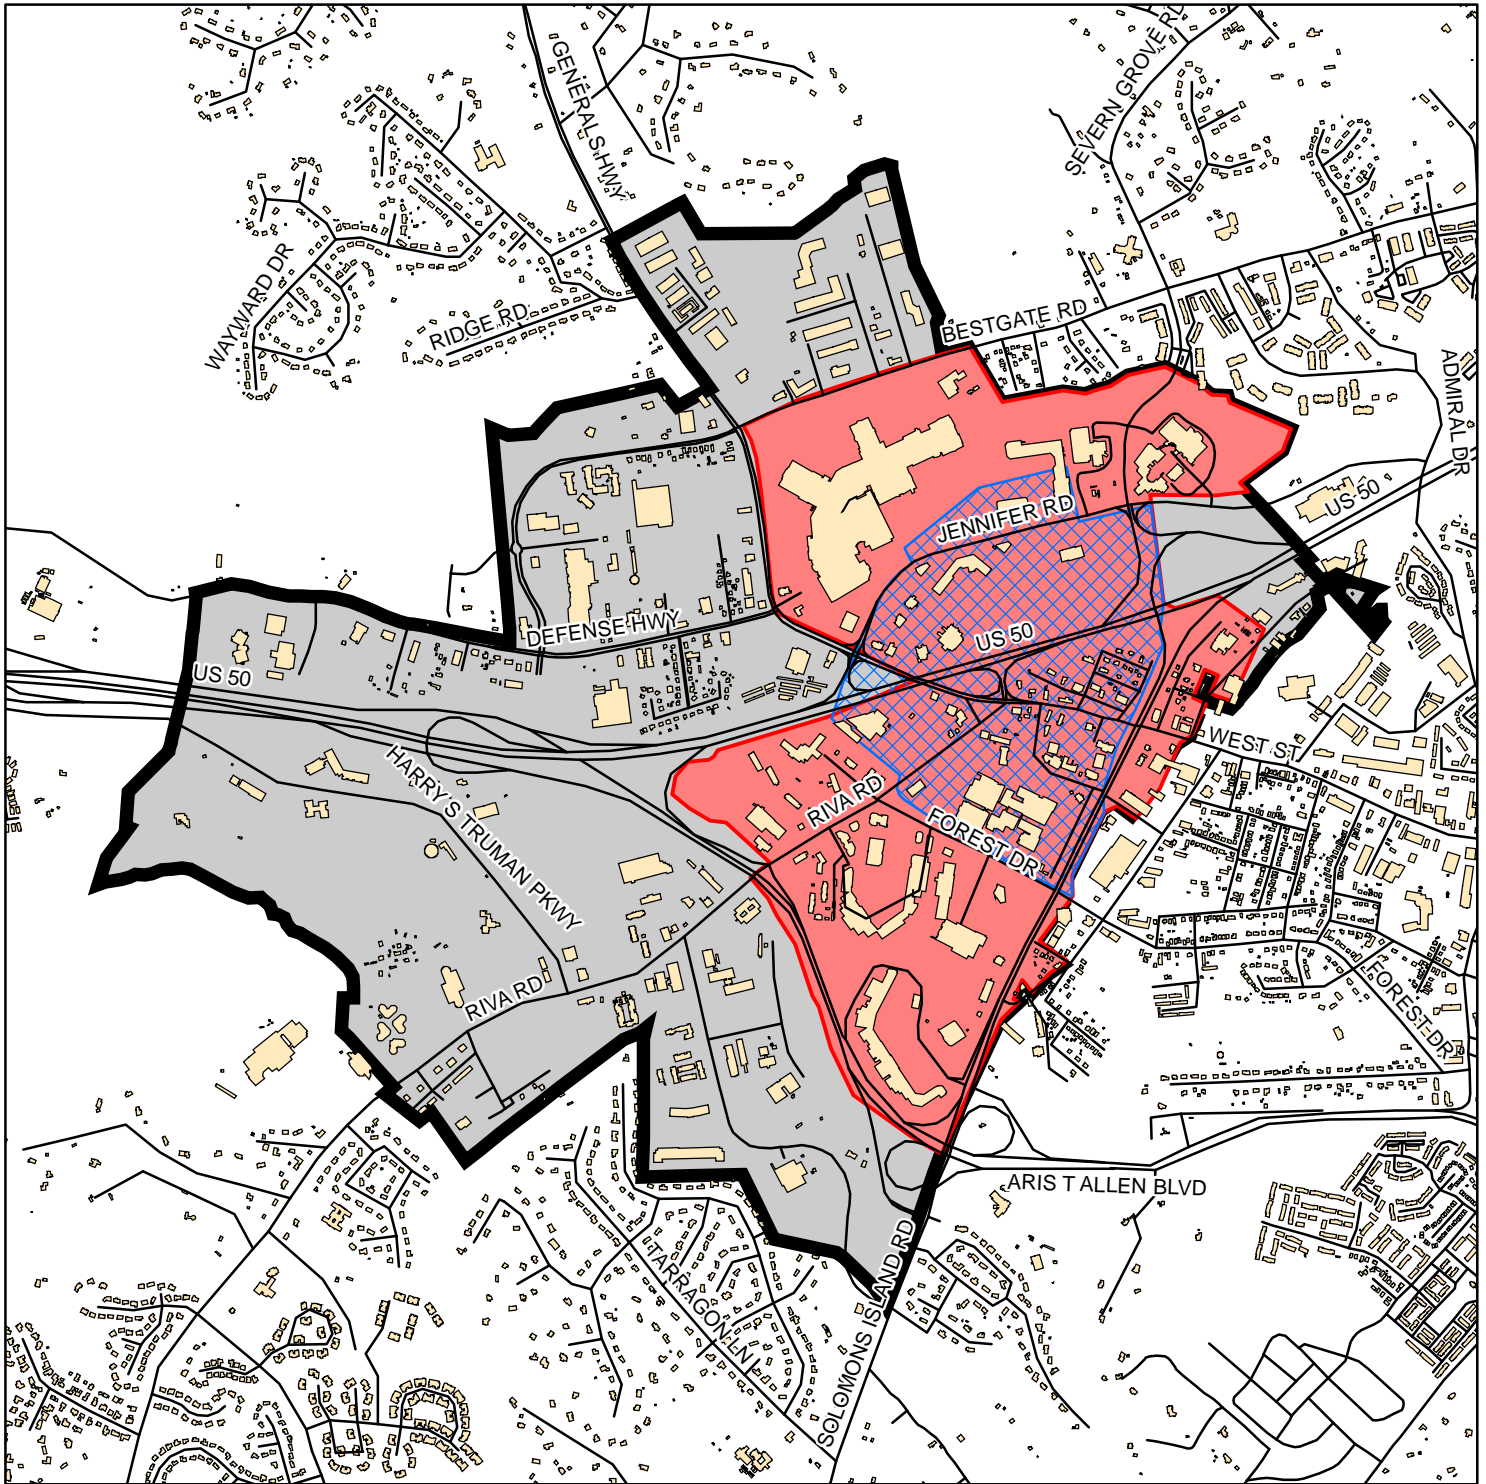

Anne Arundel County

Parole Town Center Growth Management Area

Legend

-  Town Center
-  Periphery
-  Core Area
-  PGMA Boundary