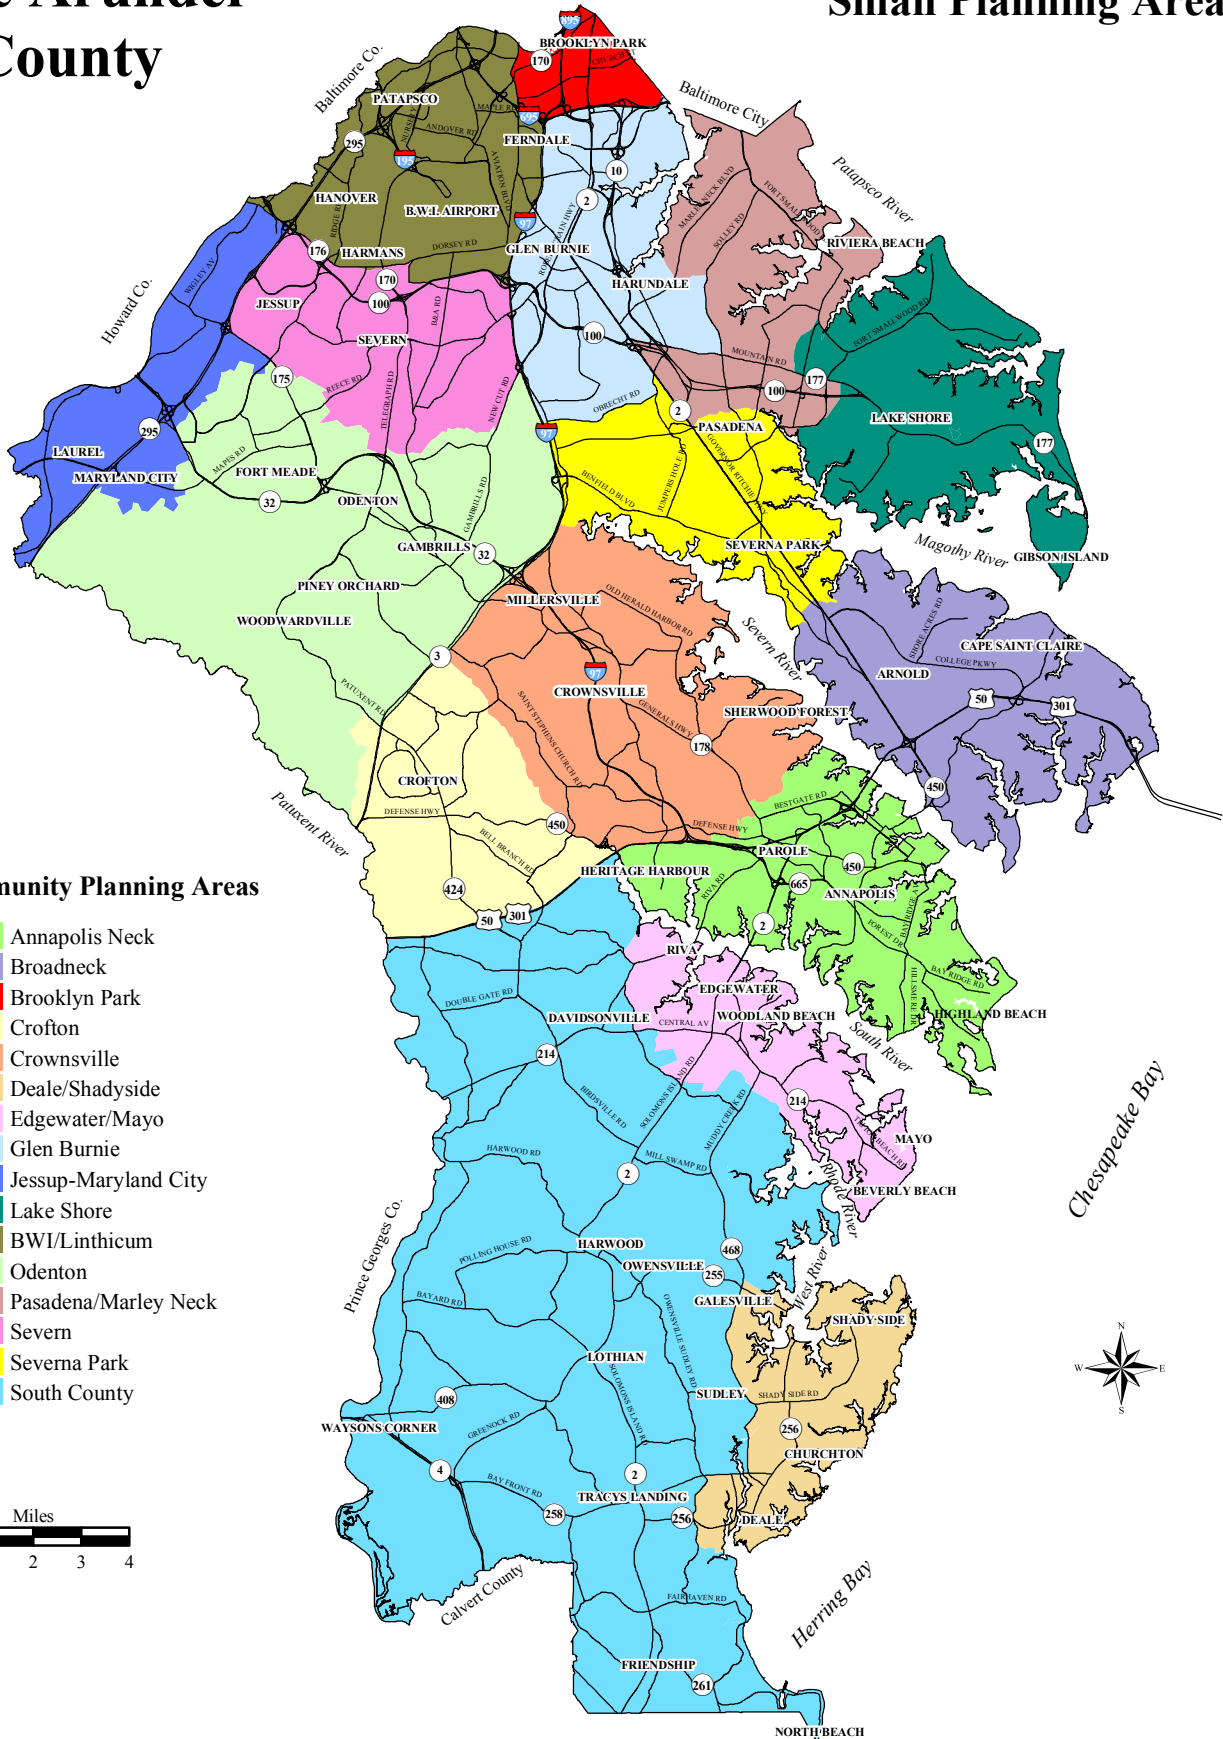

Anne Arundel County

Small Planning Areas

Map L16