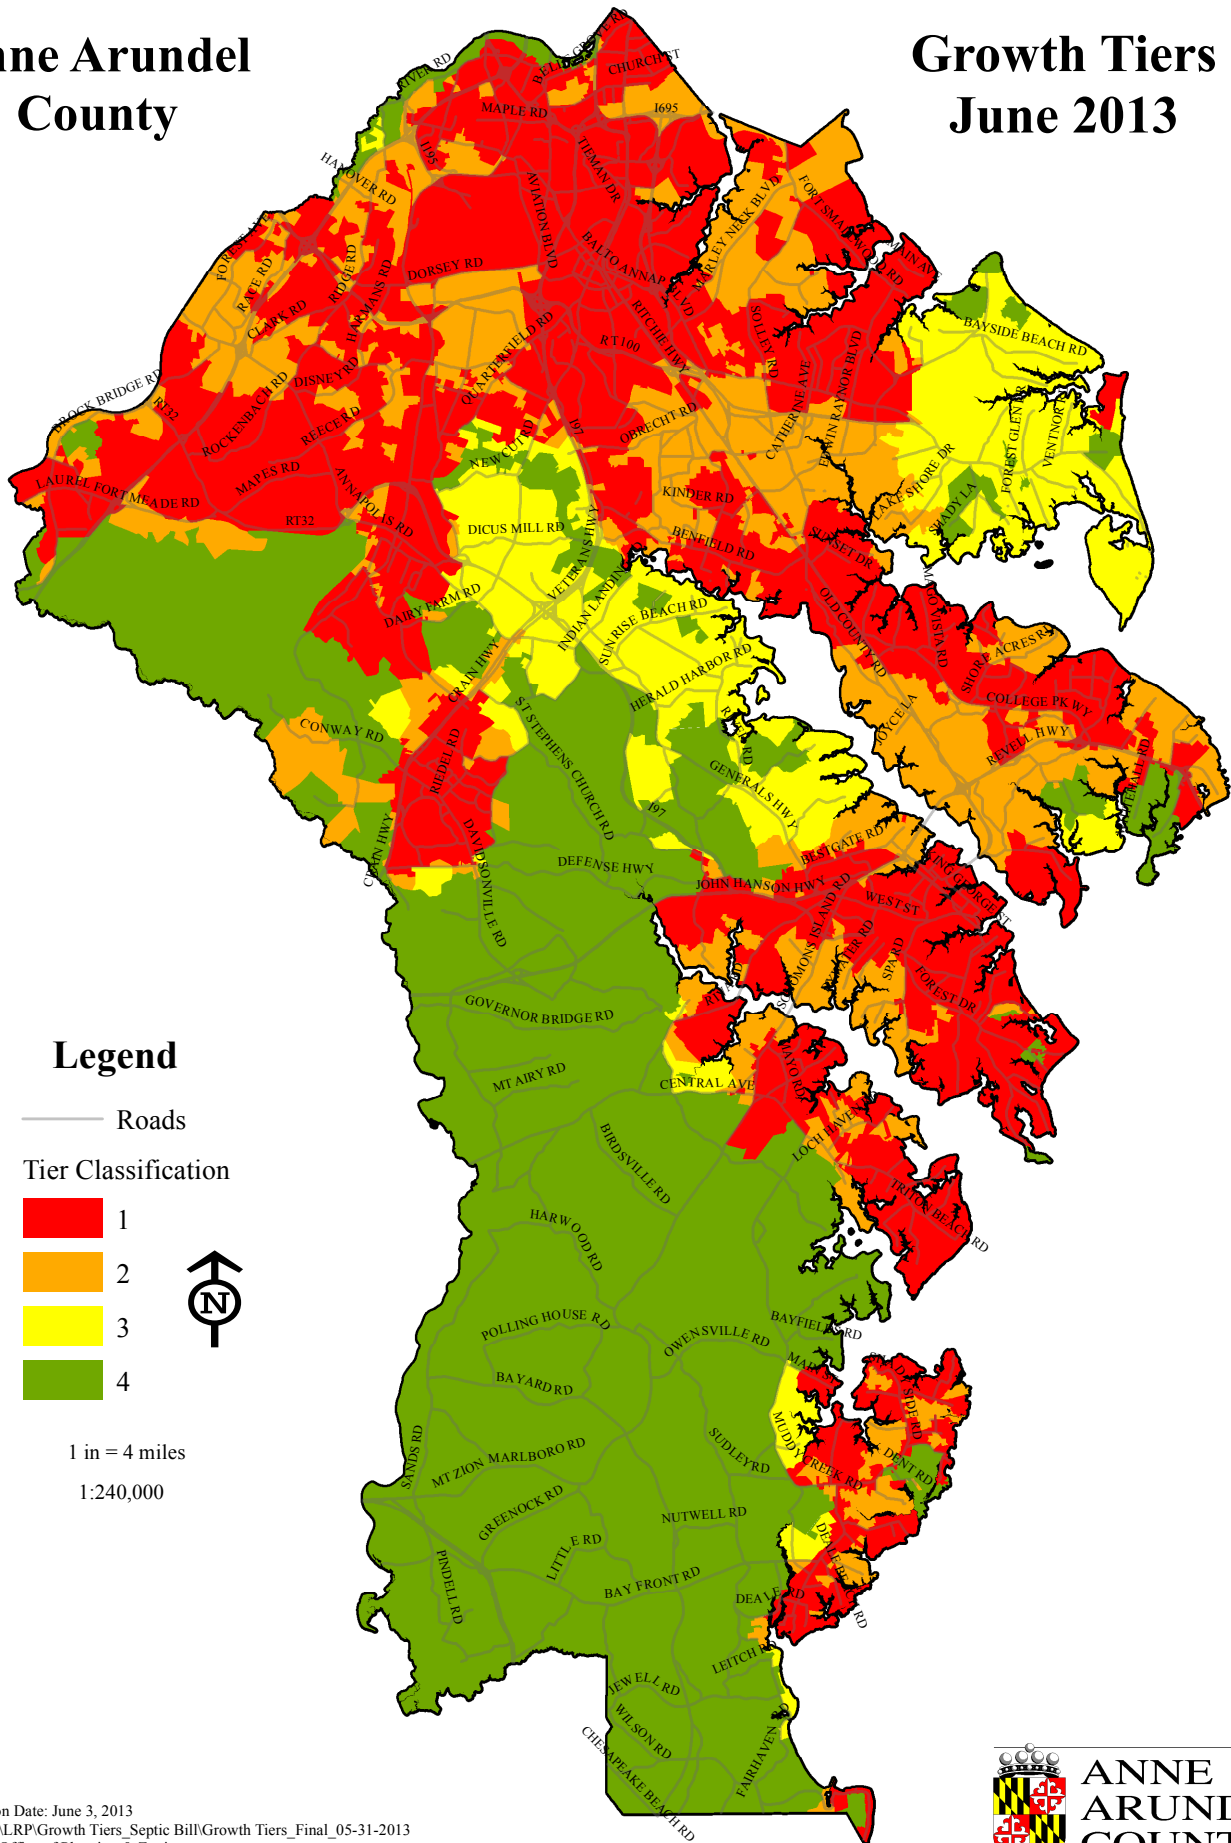

Anne Arundel County

Growth Tiers June 2013

Legend

— Roads

Tier Classification

- 1
- 2
- 3
- 4

1 in = 4 miles

1:240,000