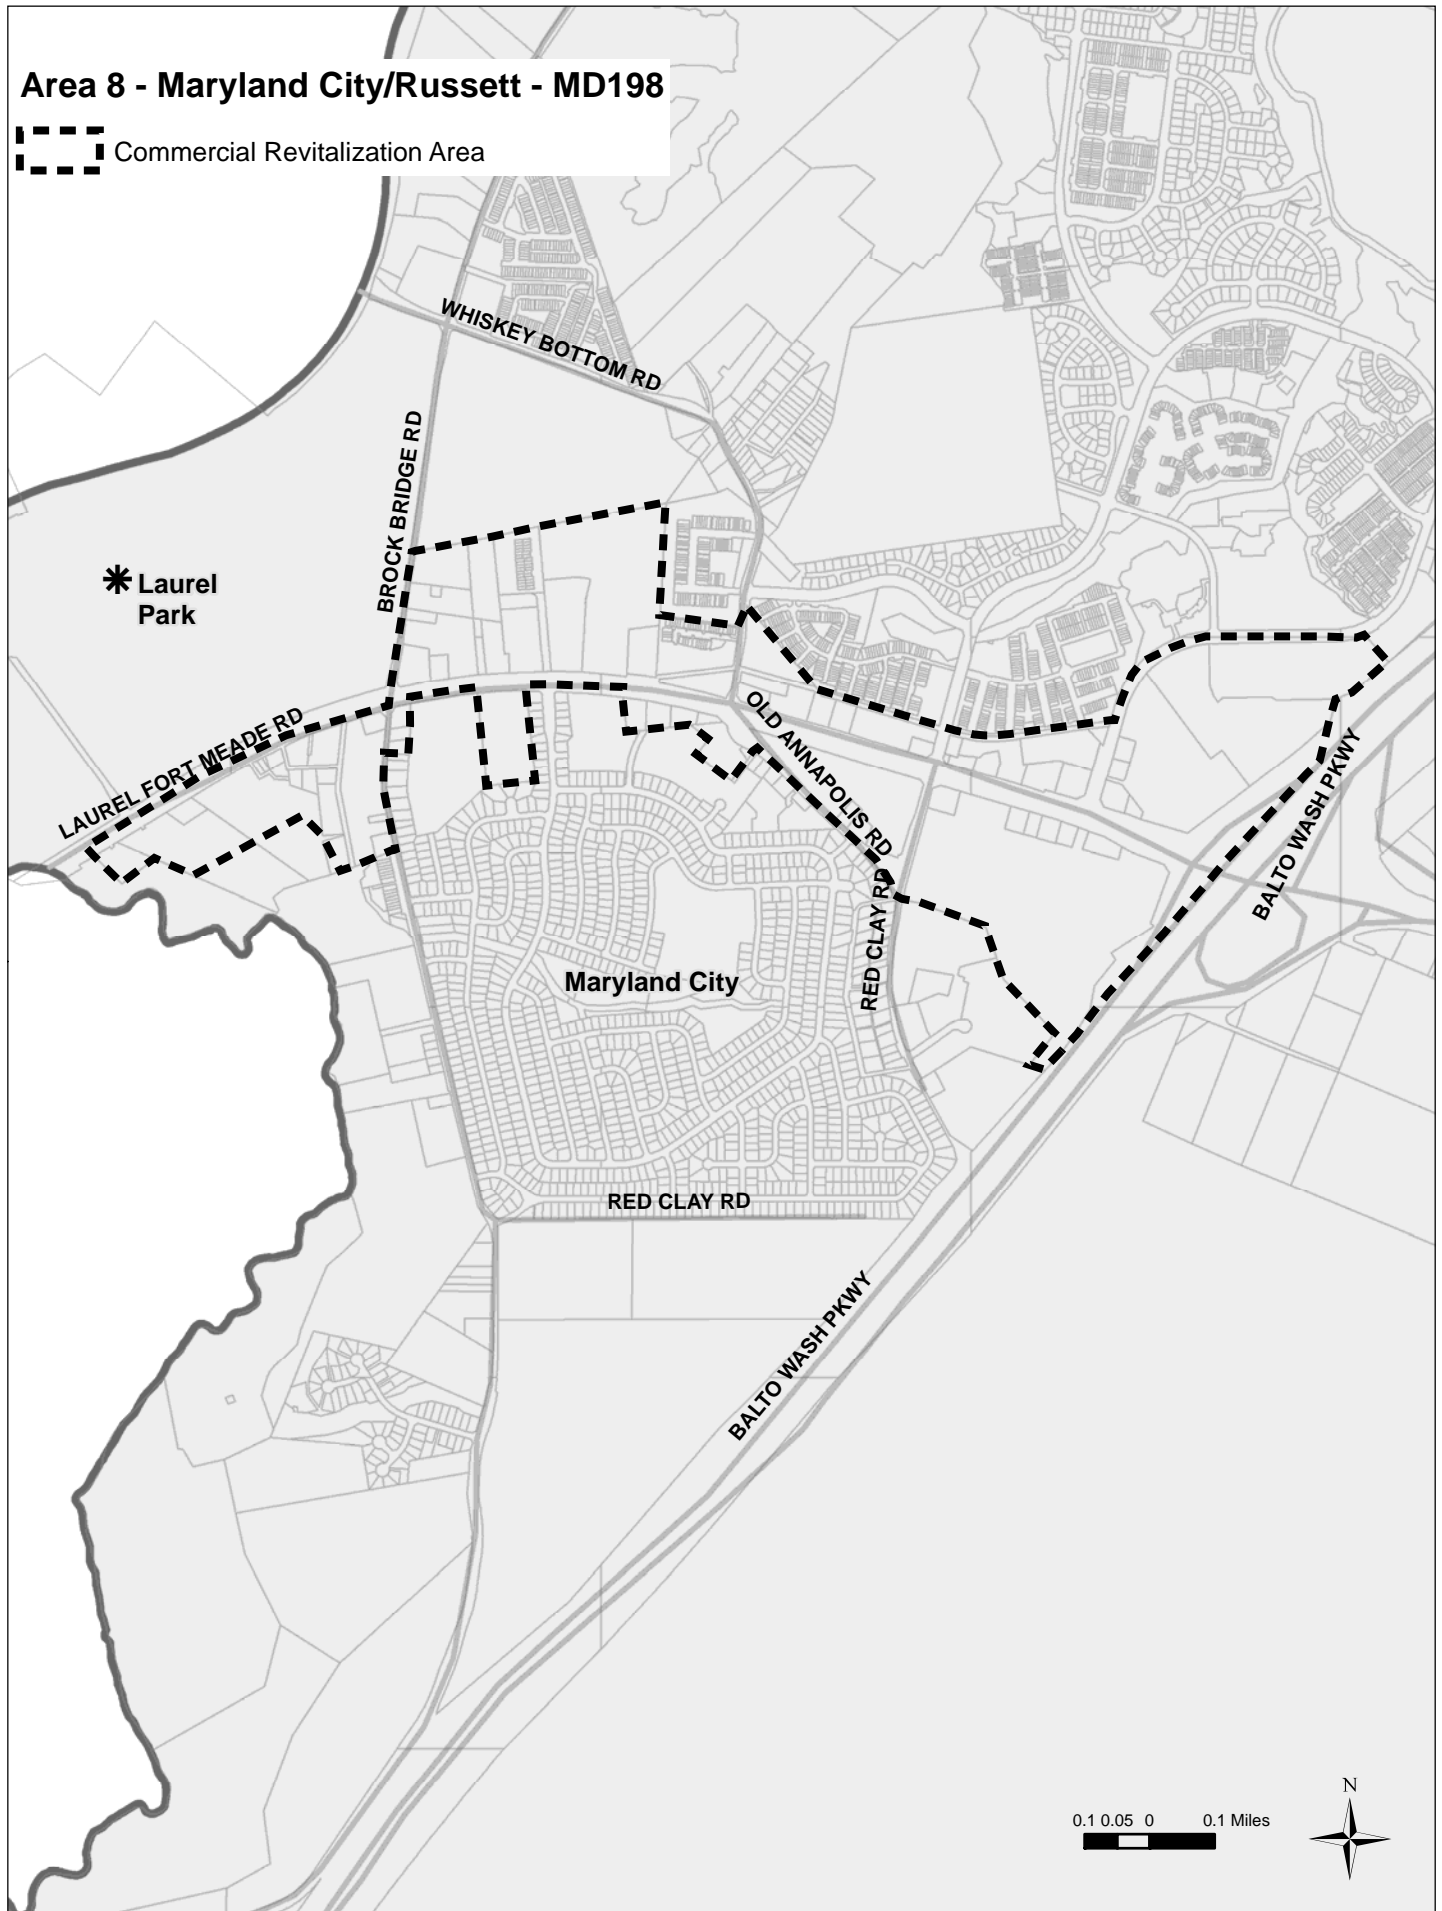

Area 8 - Maryland City/Russett - MD198

 Commercial Revitalization Area

0.1 0.05 0 0.1 Miles