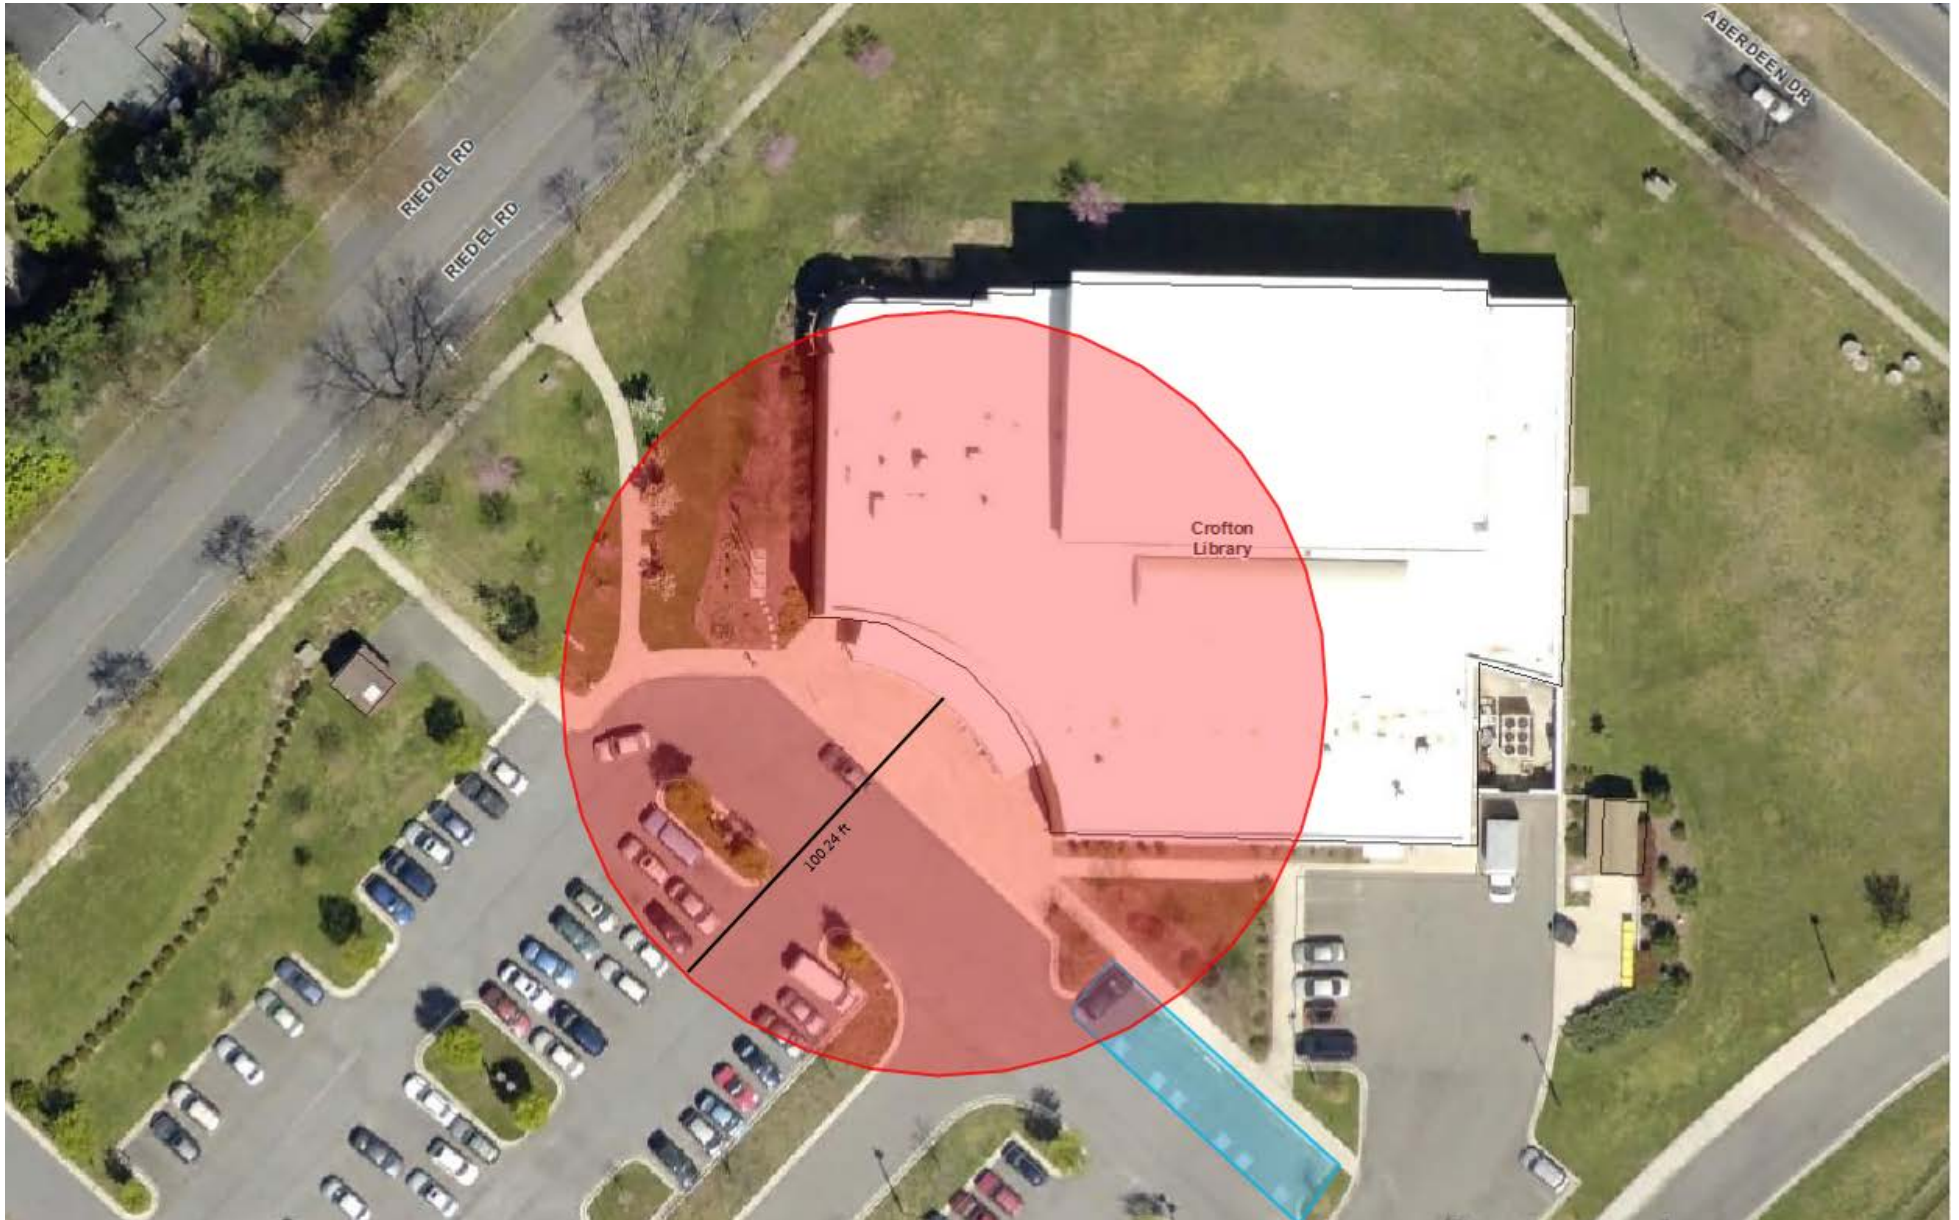

EV-6 Crofton Community Library

1681 Riedel Road, Crofton, MD 21114

⇒⇒⇒⇒⇒ 100 foot "No Electioneering Zone" ⇐⇐⇐⇐⇐

The red circle denotes the "No Electioneering Zone." The blue rectangle(s) denote the designated or suggested additional accessible parking.