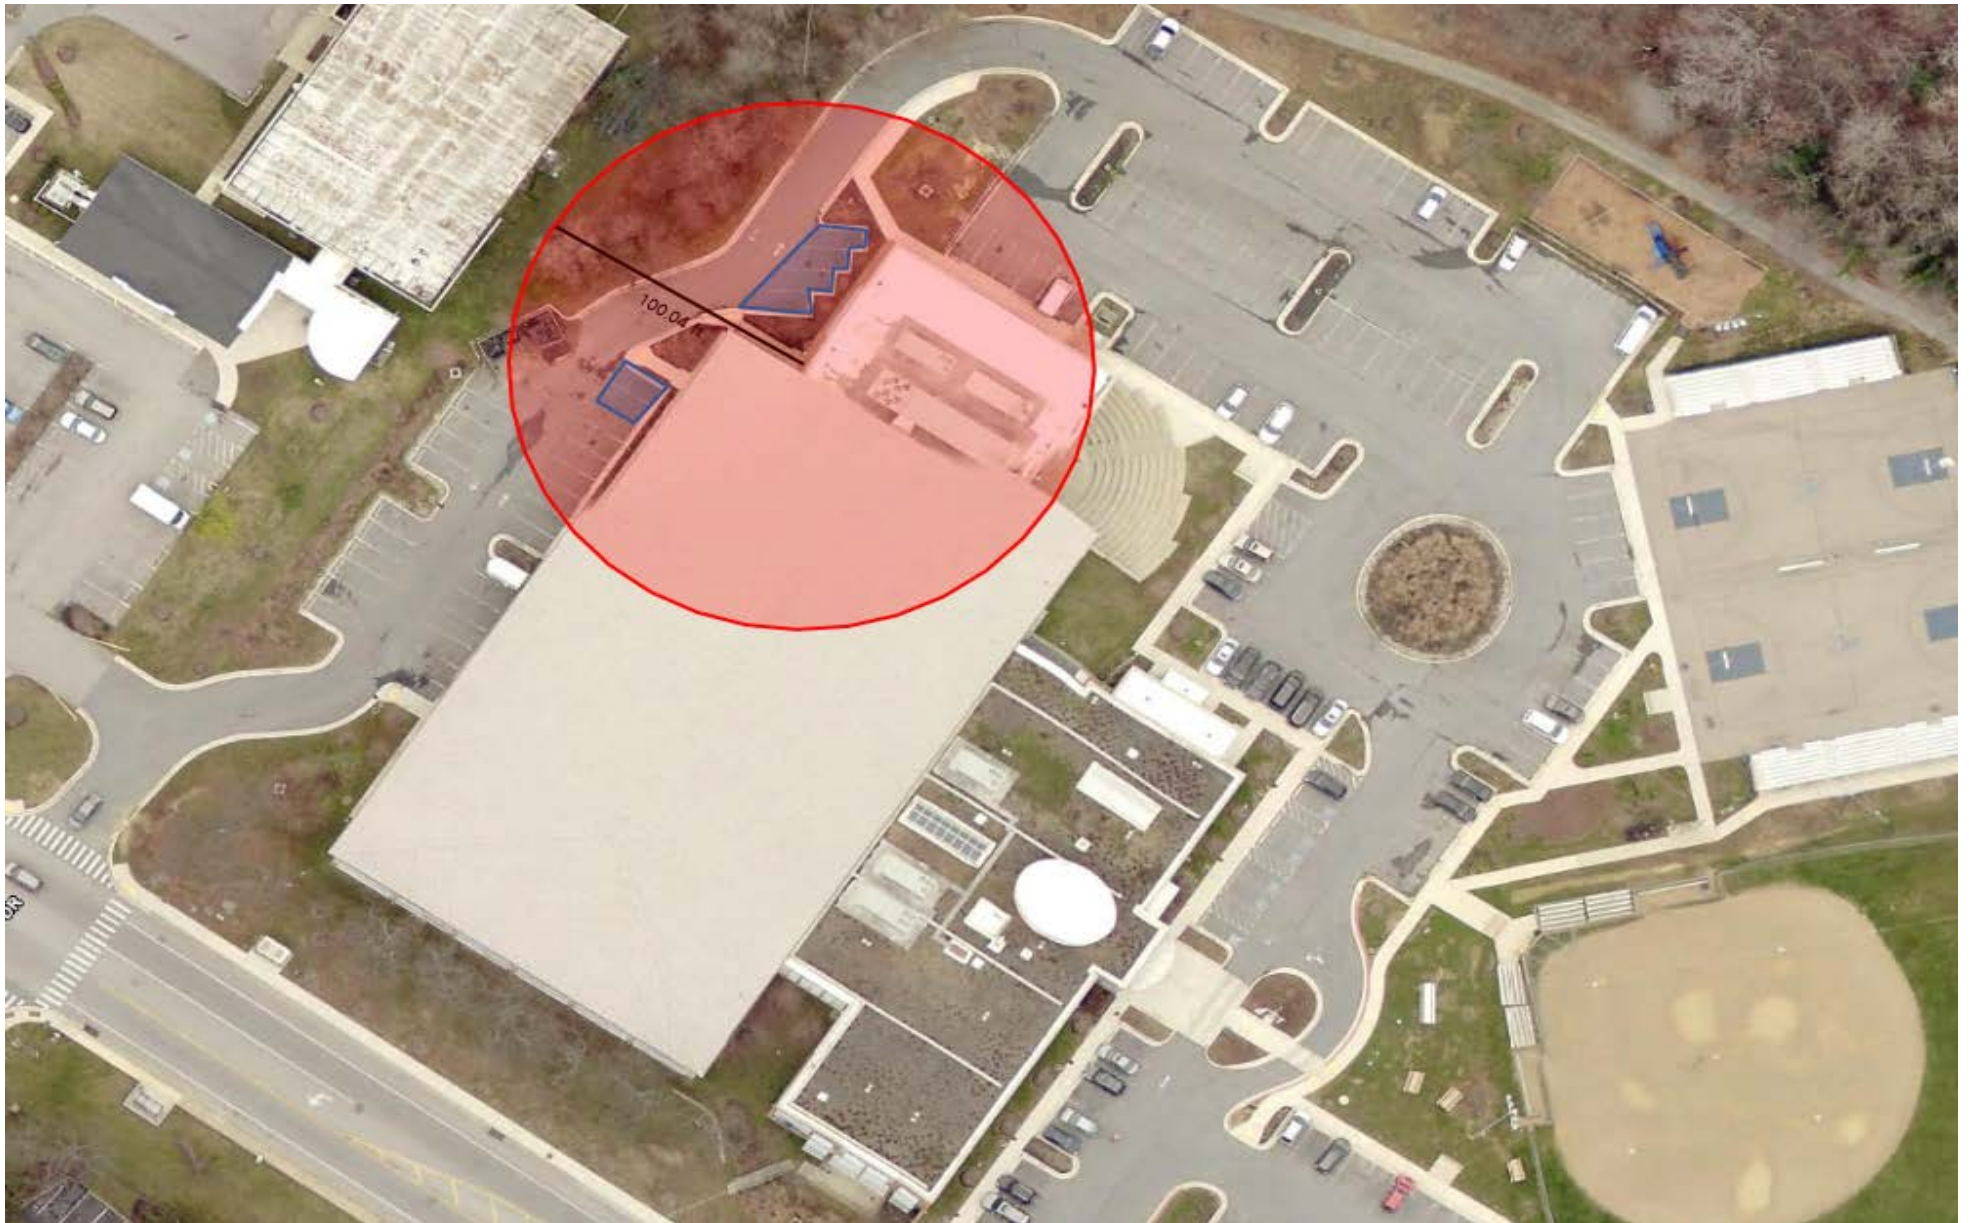

EV-4 Roger "Pip" Moyer Community Recreation Center

273 Hilltop Lane, Annapolis, MD 21403

⇒⇒⇒⇒⇒ 100 foot "No Electioneering Zone" ⇐⇐⇐⇐⇐

The red circle denotes the "No Electioneering Zone." The blue rectangle(s) denote the designated or suggested additional accessible parking.