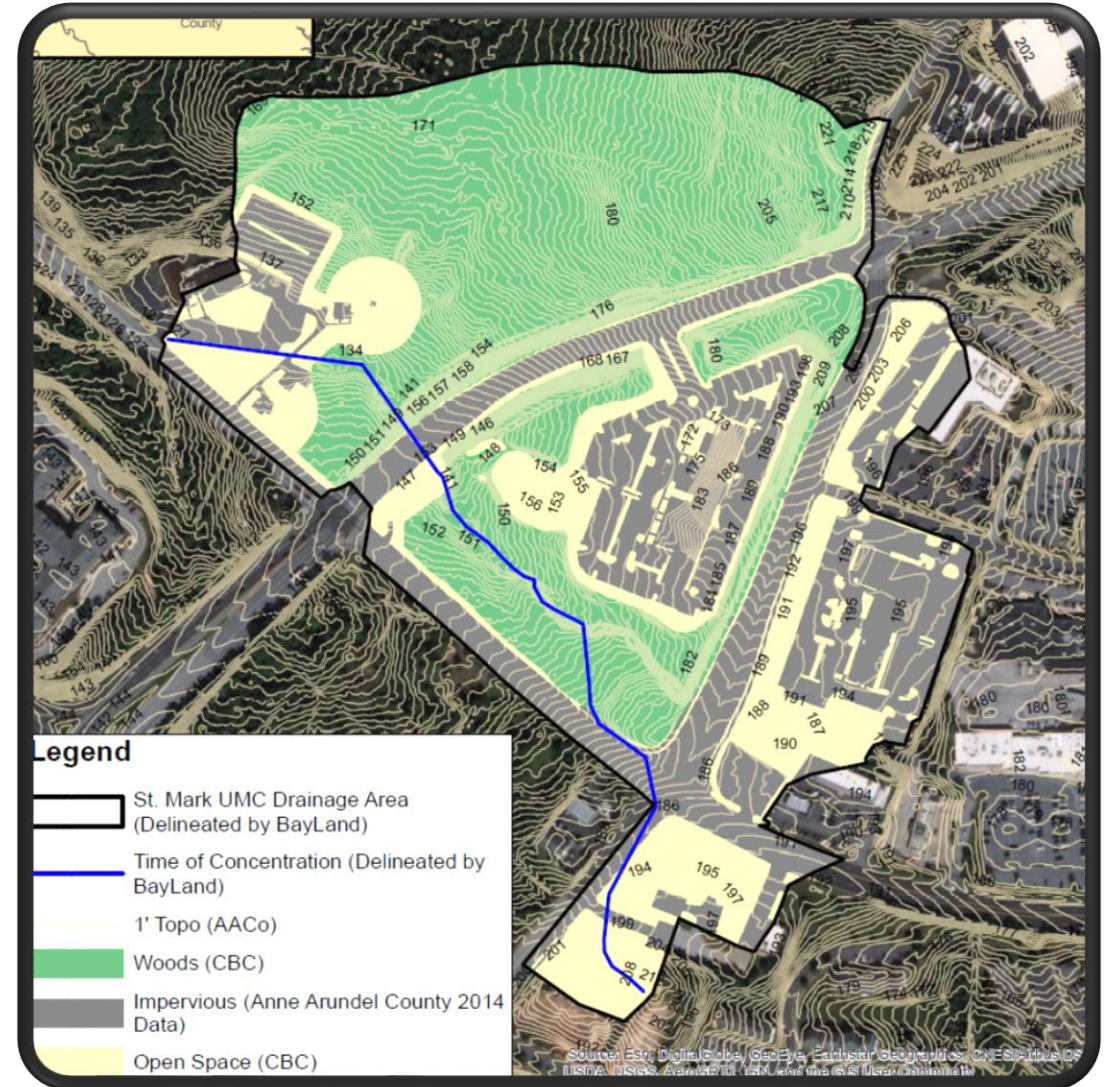

KINGDOM KARE MENTORING

THE COMPLETE PLAYER CHARITY

BWI COMMUNITY DEVELOPMENT FOUNDATION, INC. – ROADSIDE BEAUTIFICATION PROGRAM

Before

After

SANDRIDGE HOA SIDEWALKS

Before

After

SANDRIDGE HOA BEAUTIFICATION

Before

After

VILLAGES OF DORCHESTER

PROVINCES / LAKE MARION WATERSHED RESTORATION

ST. MARK'S WATERSHED RESTORATION

SPRING MEADOWS ROOF REPLACEMENT

SEVERN CENTER