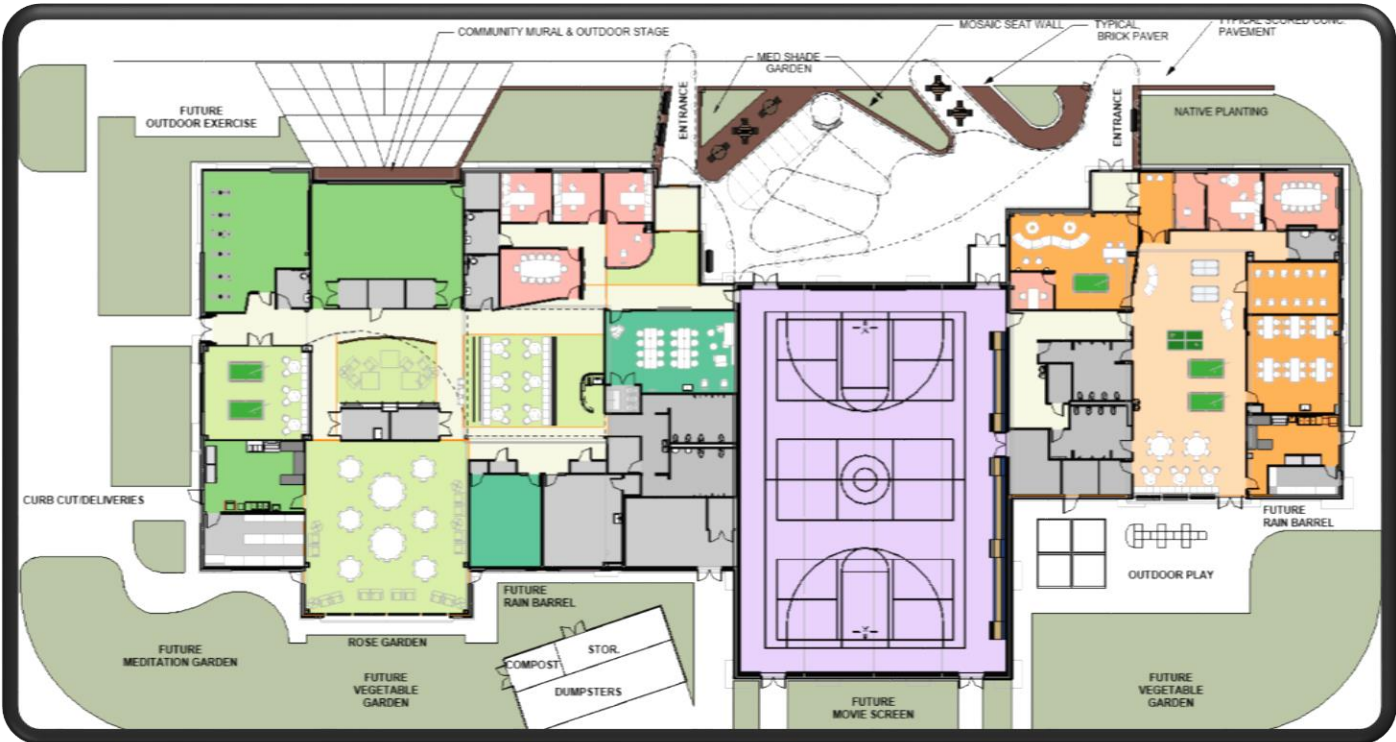

SANDRIDGE HOA BEAUTIFICATION

Before

After

VILLAGES OF DORCHESTER

PROVINCES / LAKE MARION WATERSHED RESTORATION

ST. MARK'S WATERSHED RESTORATION

SPRING MEADOWS ROOF REPLACEMENT

SEVERN CENTER

SARAH'S HOUSE EMERGENCY SHELTER RENOVATIONS

Before

Before

After

After

COVID-19 RESPONSE