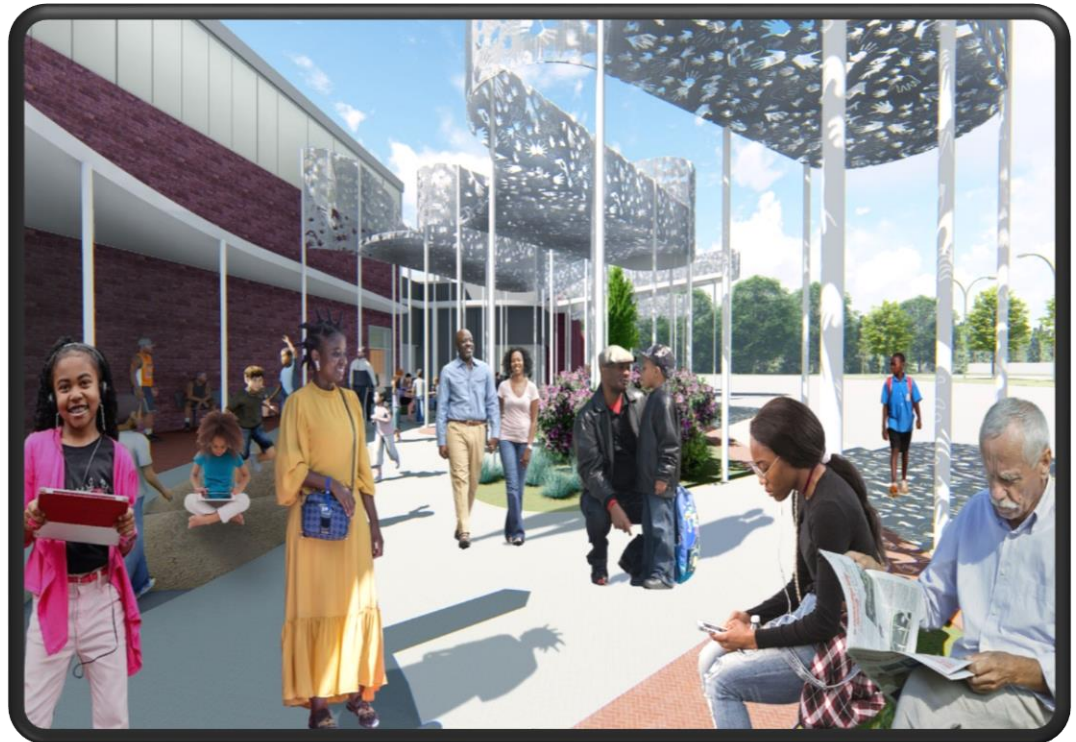

KINGDOM KARE MENTORING

THE COMPLETE PLAYER CHARITY

BWI COMMUNITY DEVELOPMENT FOUNDATION, INC. – ROADSIDE BEAUTIFICATION PROGRAM

Before

After

SANDRIDGE HOA SIDEWALKS

Before

After

SANDRIDGE HOA BEAUTIFICATION

Before

After

VILLAGES OF DORCHESTER

PROVINCES / LAKE MARION WATERSHED RESTORATION

ST. MARK'S WATERSHED RESTORATION

SPRING MEADOWS ROOF REPLACEMENT

SEVERN CENTER

SARAH'S HOUSE EMERGENCY SHELTER RENOVATIONS

Before

Before

After

After

COVID-19 RESPONSE