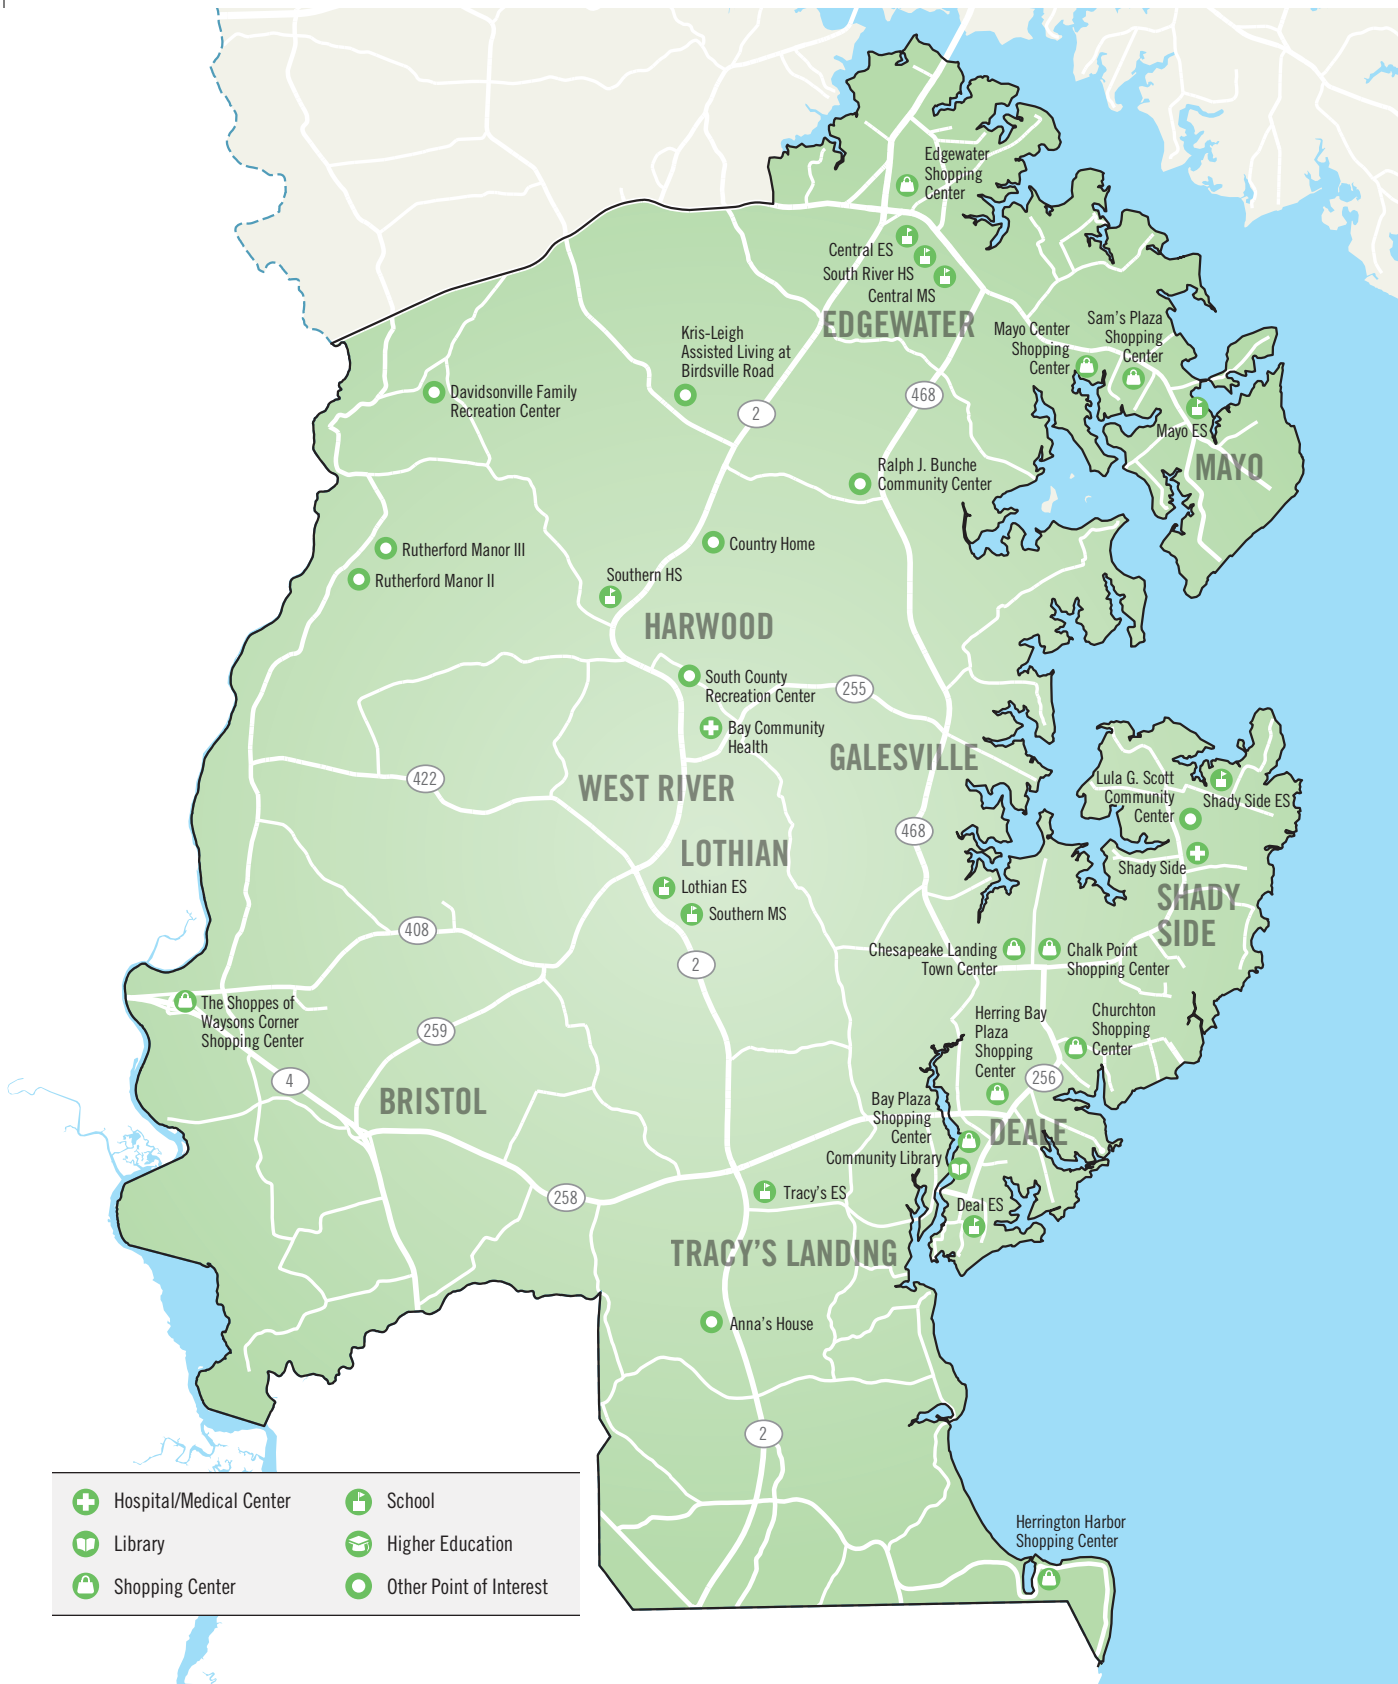

Hospital/Medical Center	School
Library	Higher Education
Shopping Center	Other Point of Interest