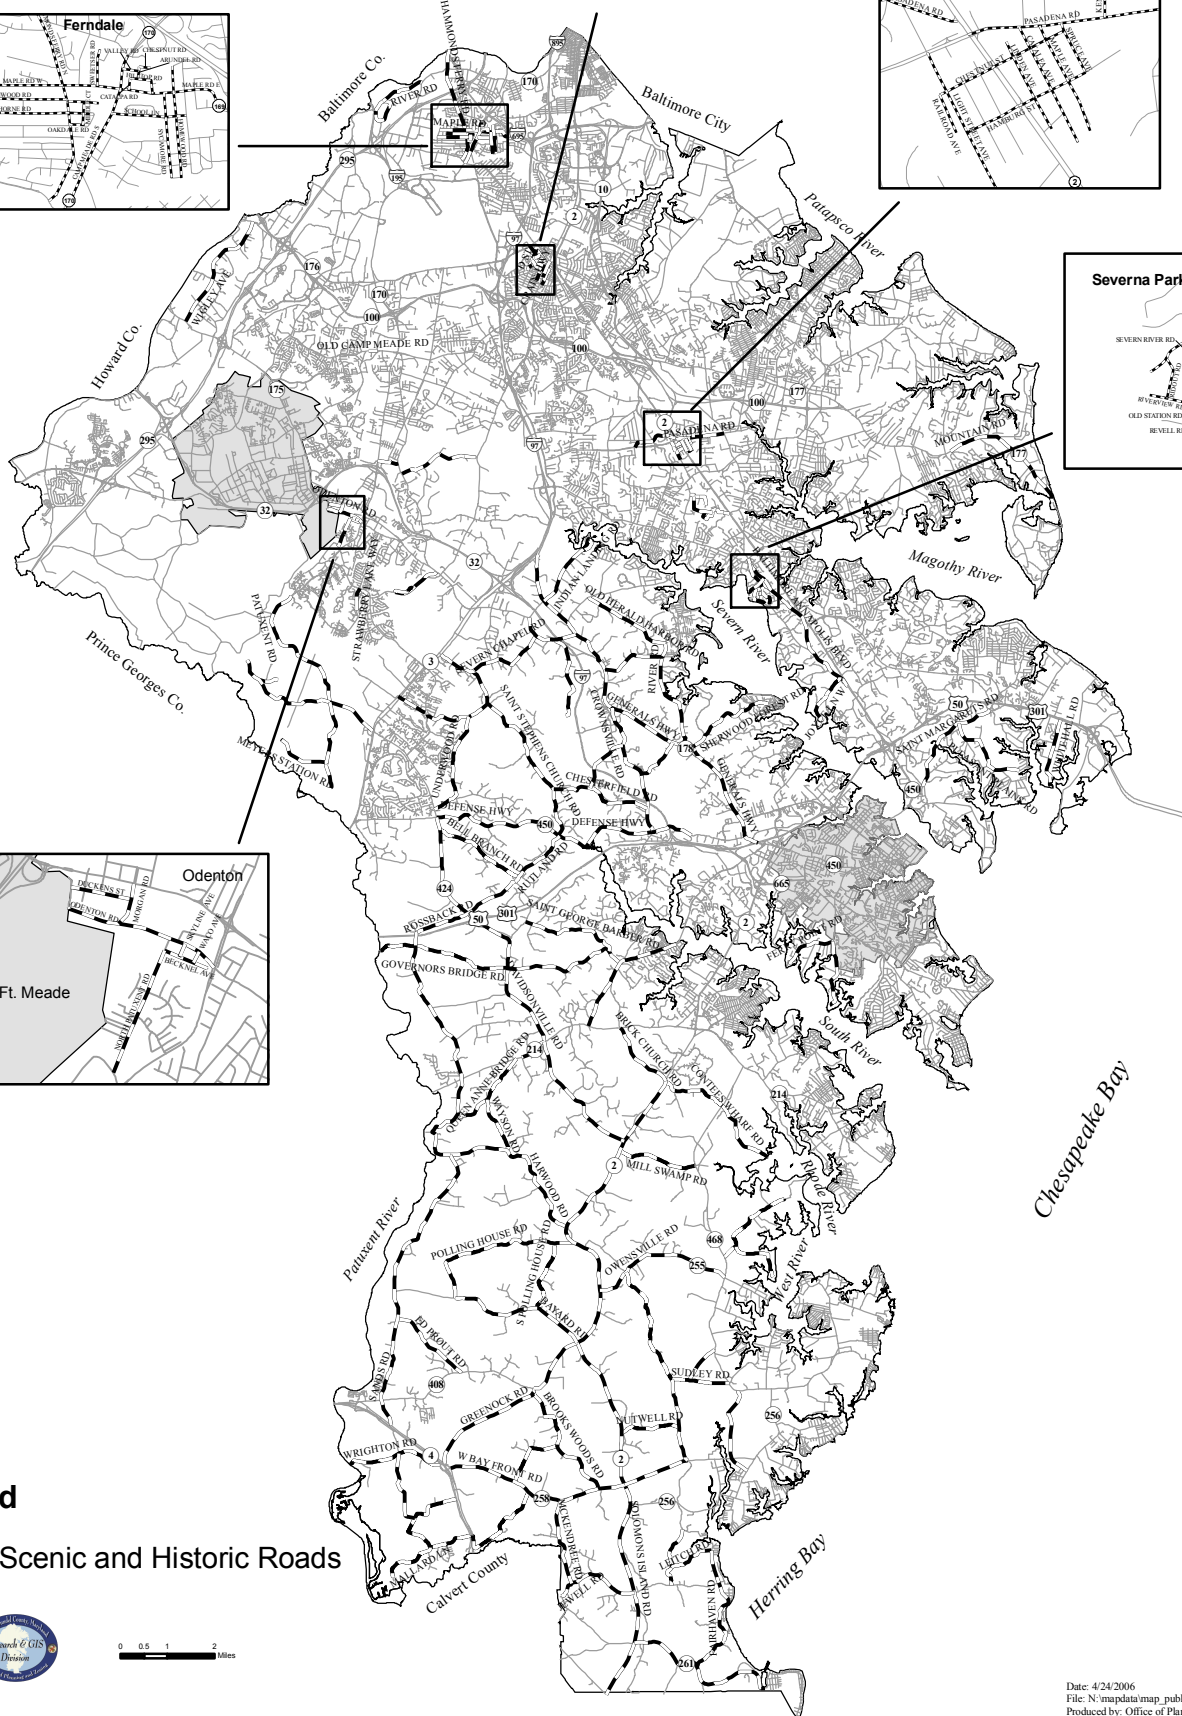

Anne Arundel County

Scenic and Historic Roads, 2006

Legend

Scenic and Historic Roads

0 0.5 1 2 Miles

Map L51

Date: 4/24/2006
 File: N:\mapdata\map_publ\bk\mapl51.mxd
 Produced by: Office of Planning & Zoning, Research & GIS Division
 Copyright 2006