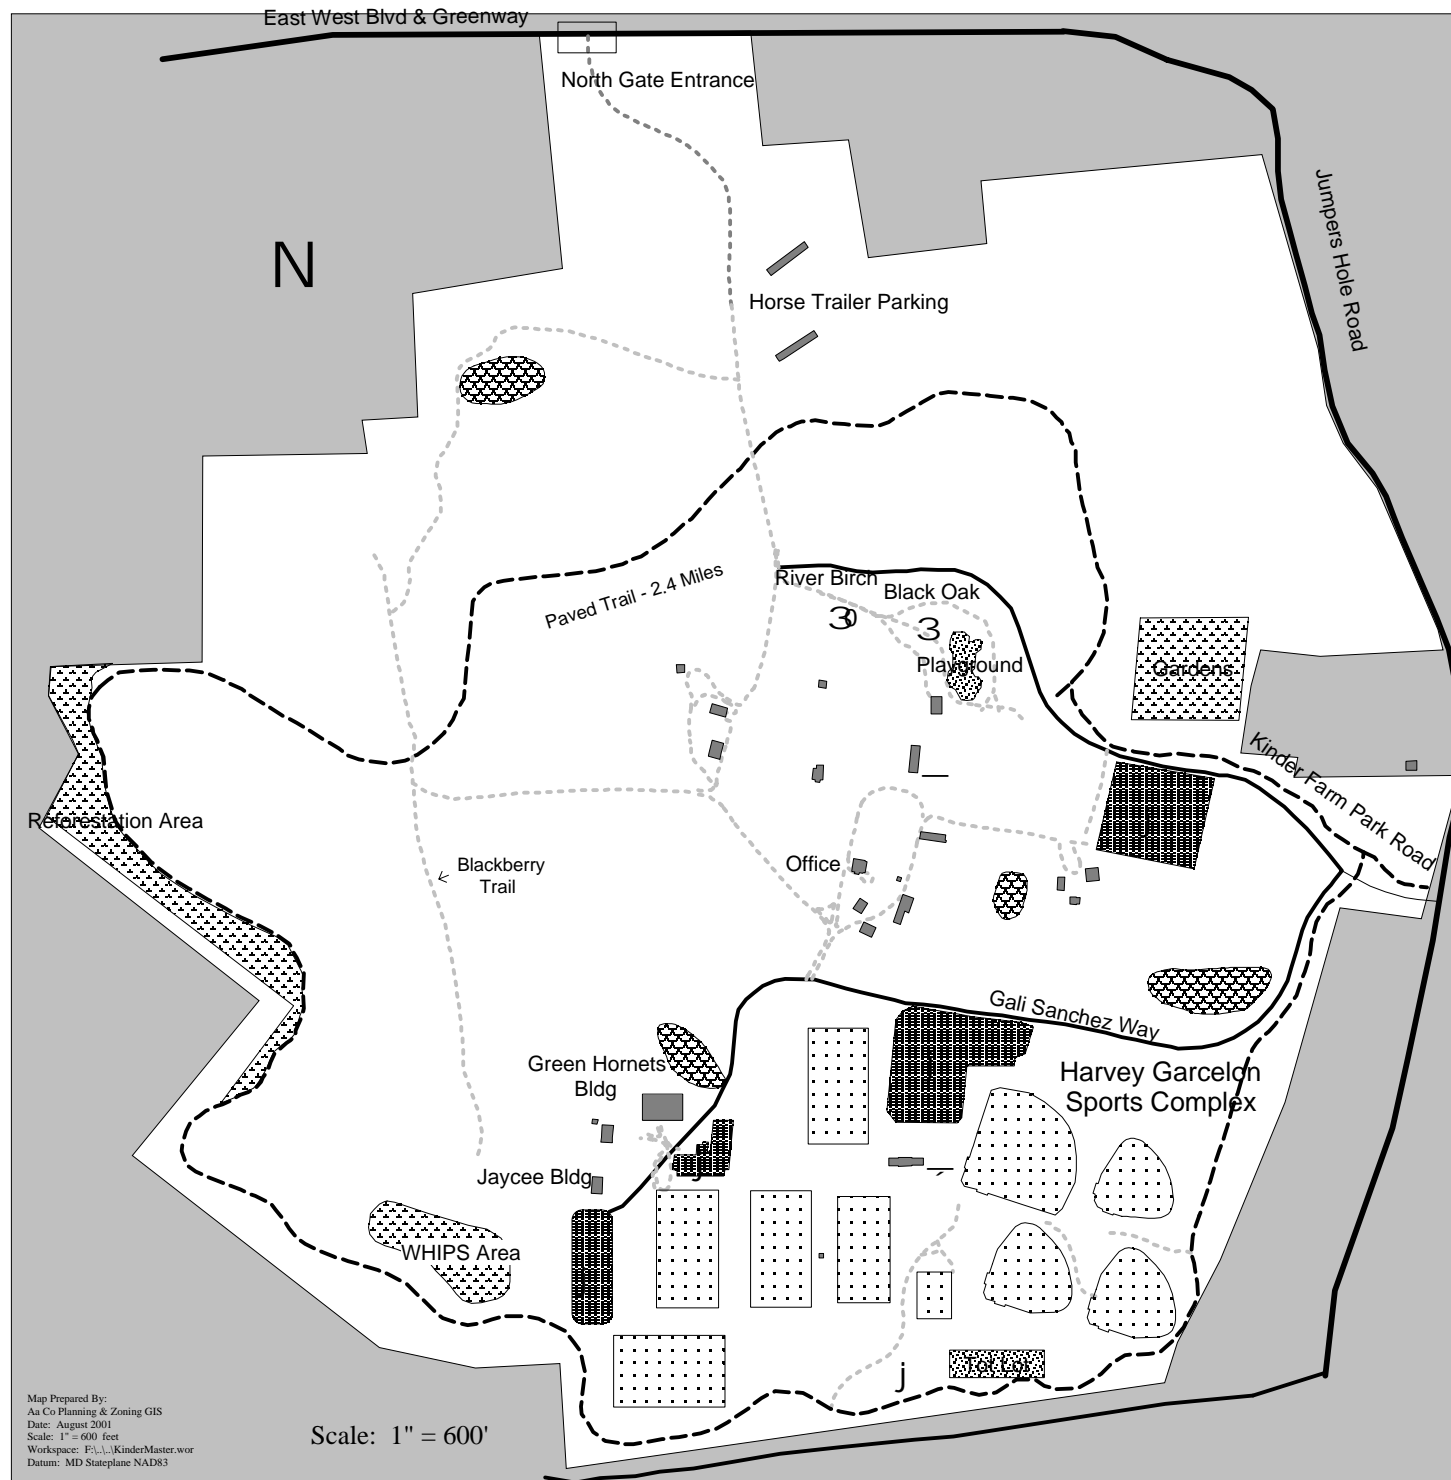

Kinder Farm Park

Anne Arundel County, Maryland

Legend

- Fields
- Planting Areas
- Parking Lots
- Pavilions
- Playgrounds
- Ponds
- Roads
- Unimproved Road/Trail
- Paved Trail
- Restrooms
- Concessions

1001 Kinder Farm Park Road
Millersville, Maryland 21108
Office: 410-222-6115
Fax: 410-222-6117
Events: 410-222-6122
Open 7 am - Dusk
Closed Tuesdays

<http://web.aacpl.lib.md.us/rp/>

Scale: 1" = 600'