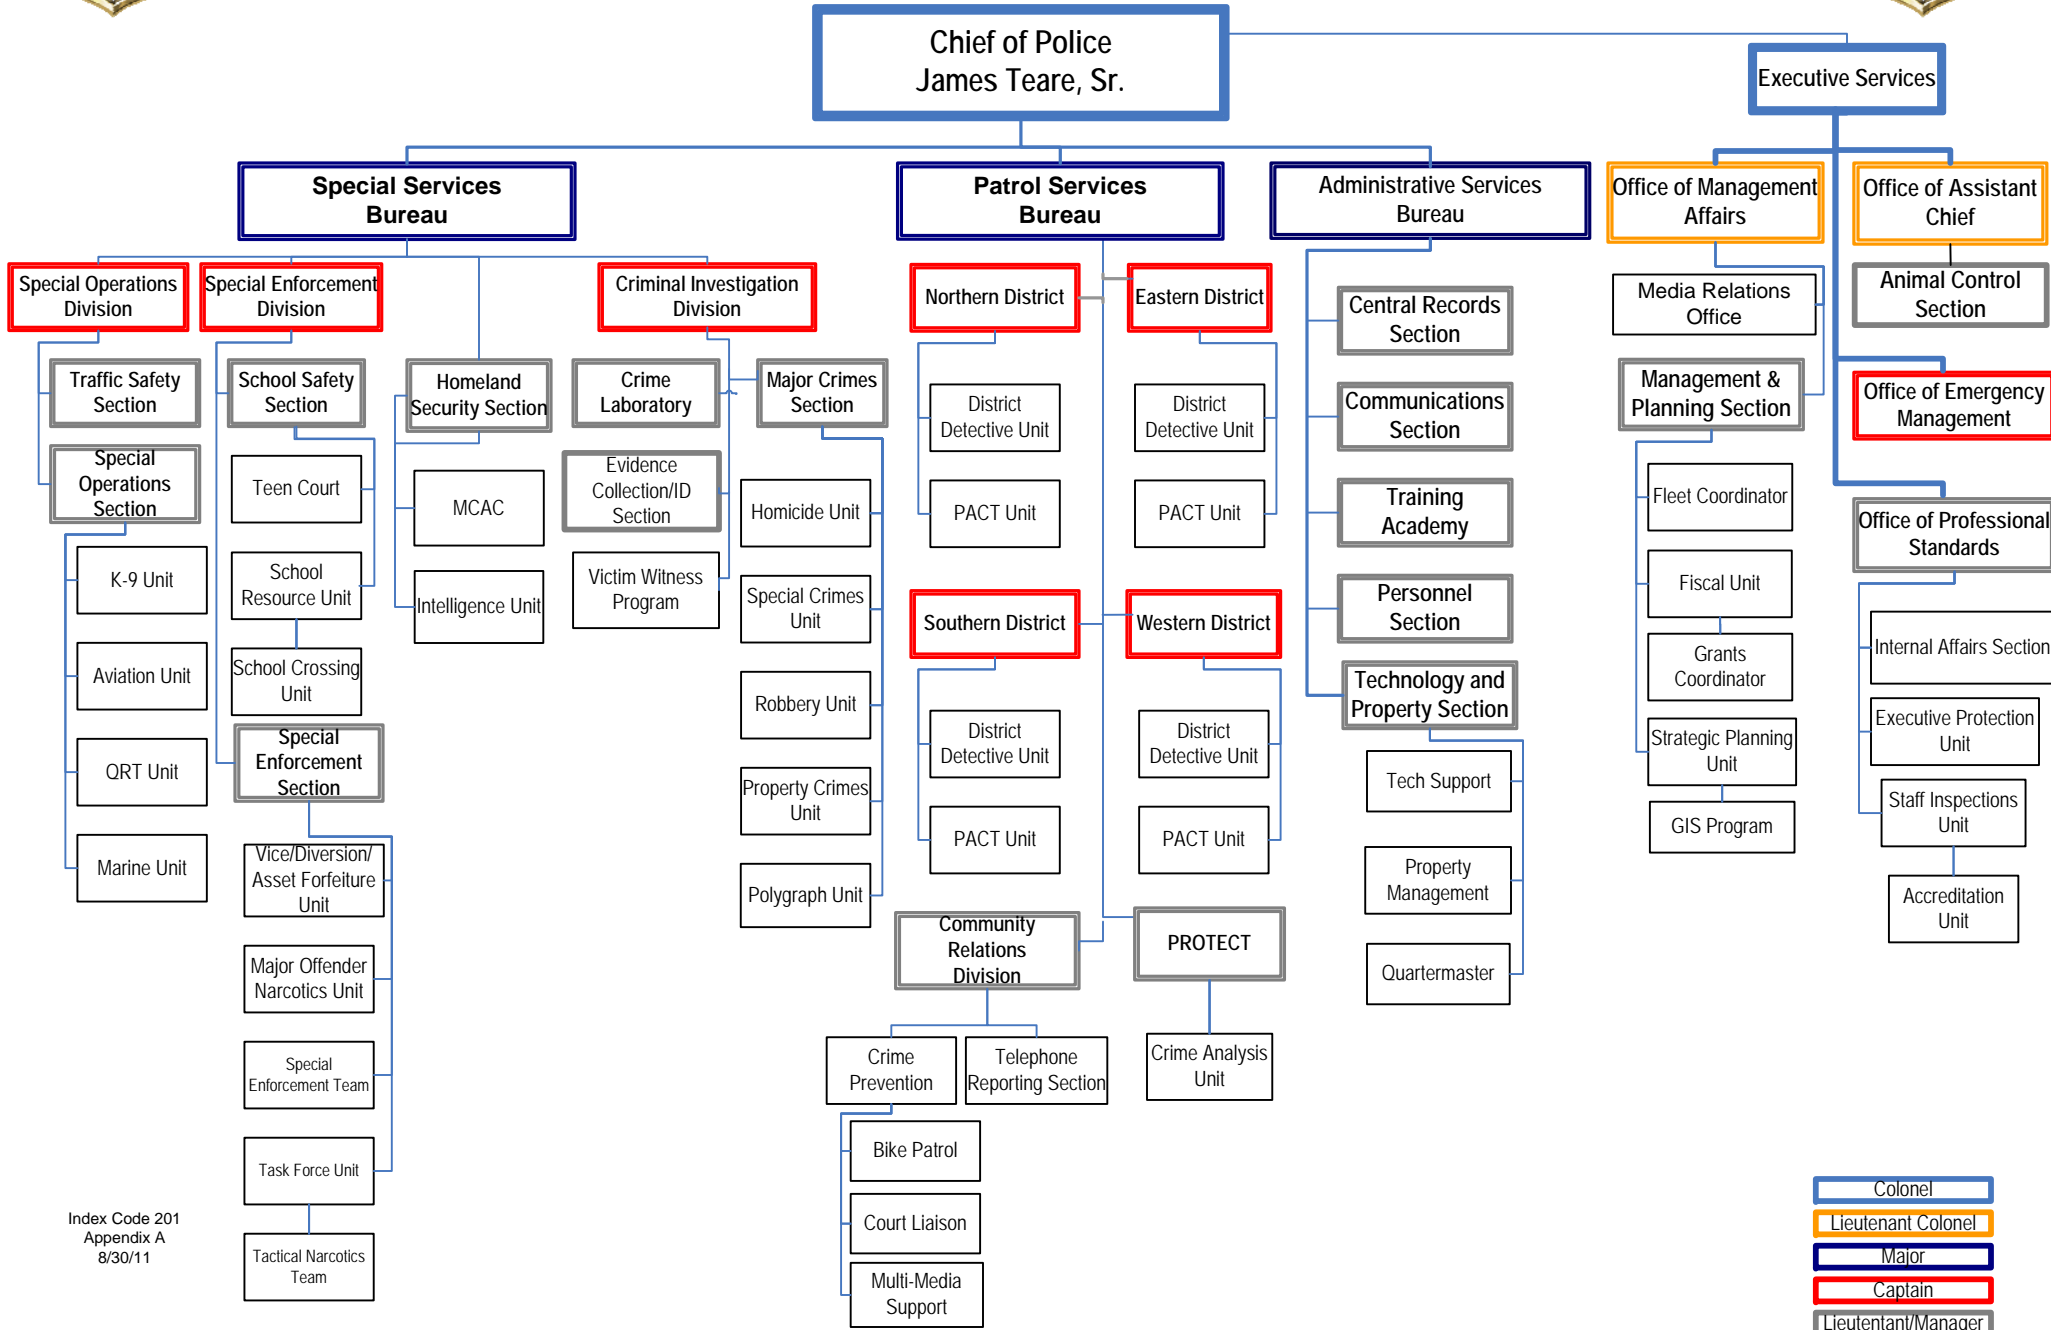

# Anne Arundel County Police Department

- Colonel
- Lieutenant Colonel
- Major
- Captain
- Lieutenant/Manager