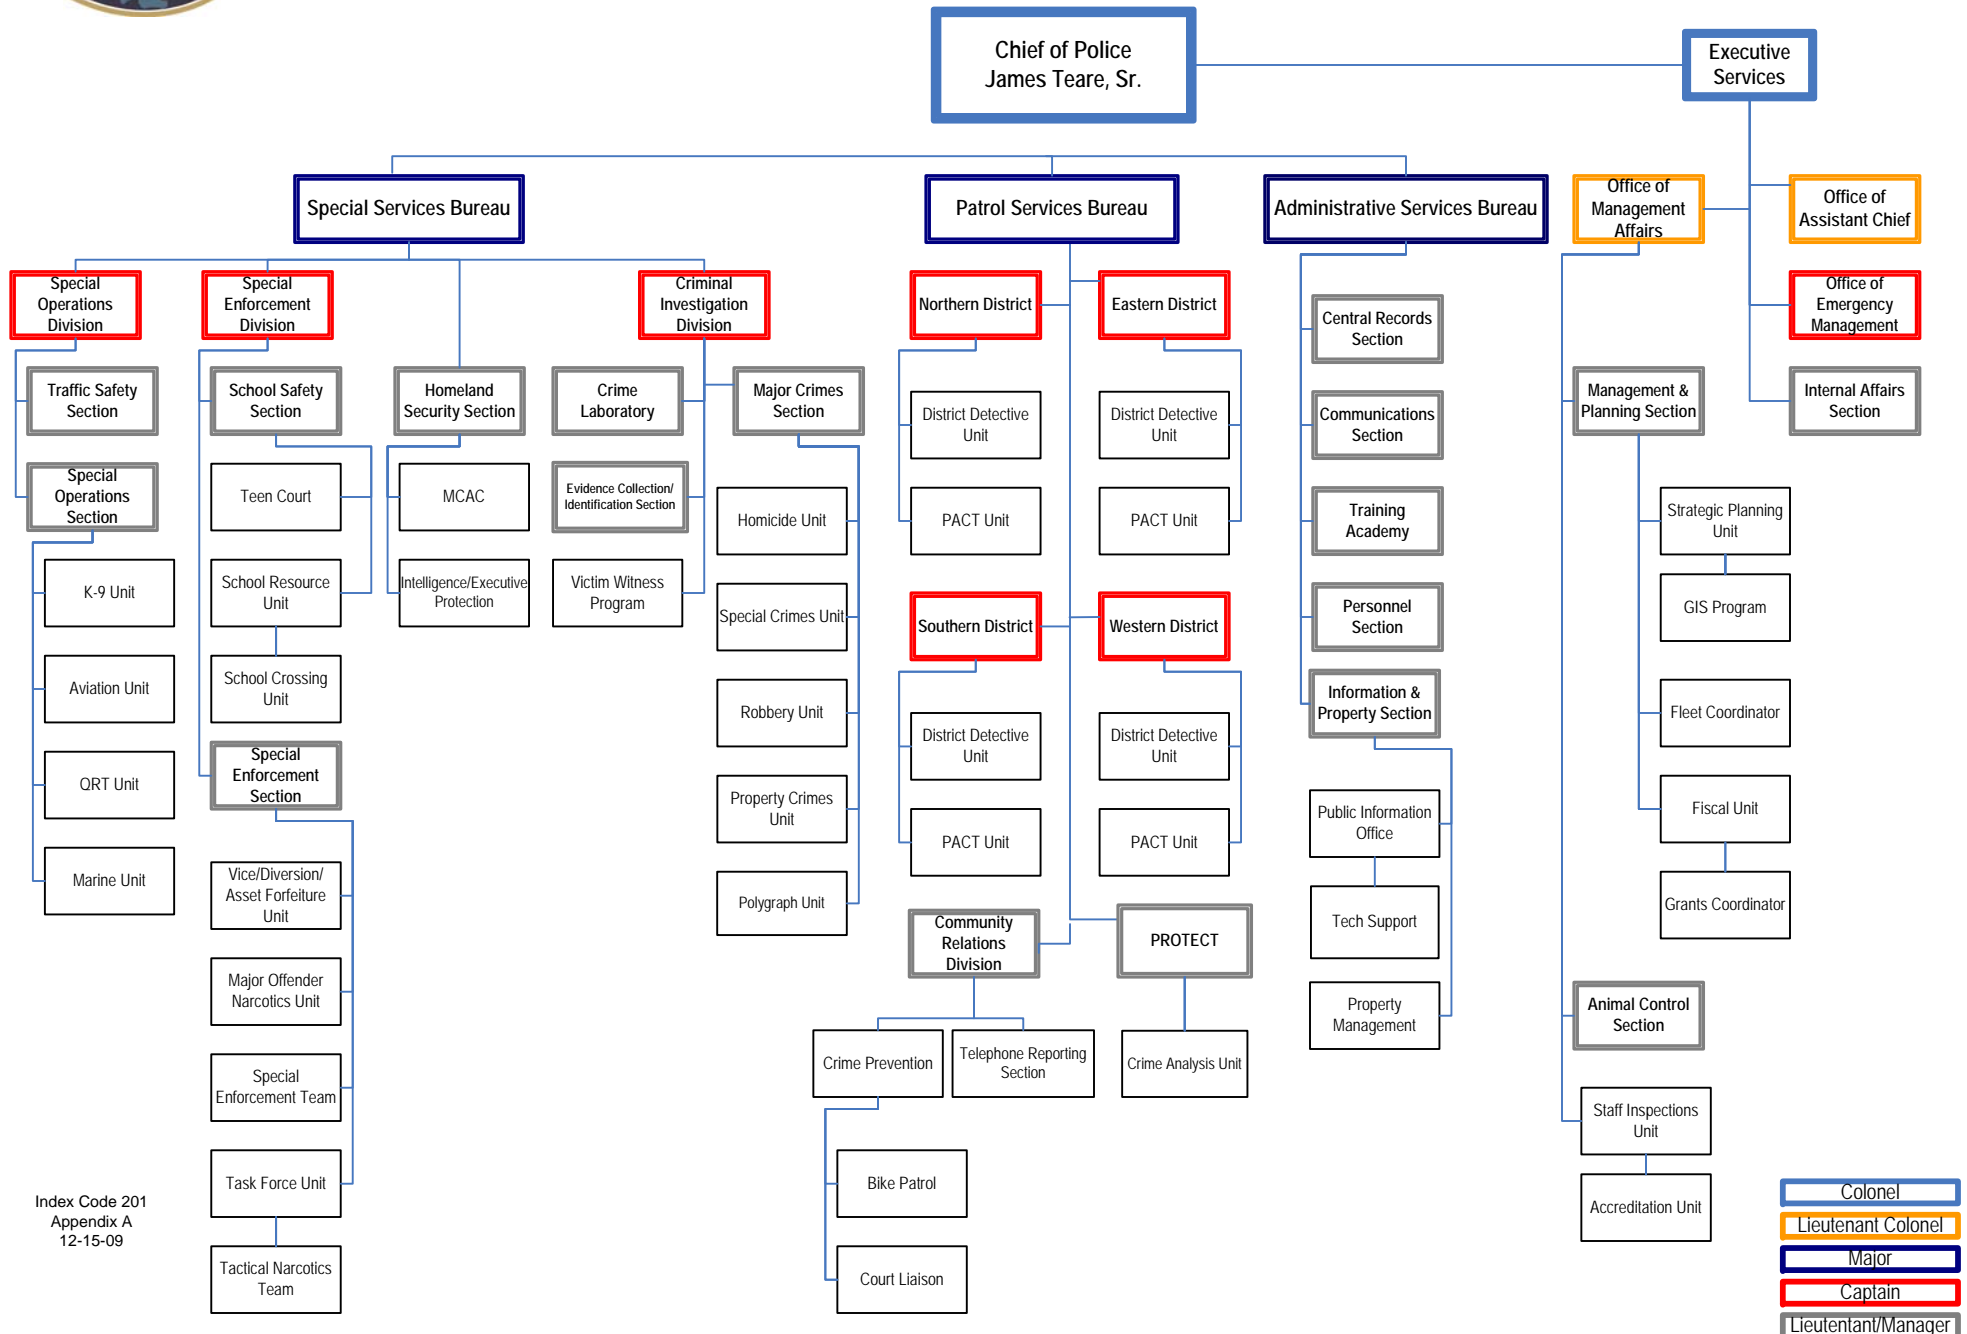

# Anne Arundel County Police Department

Colonel
Lieutenant Colonel
Major
Captain
Lieutenant/Manager