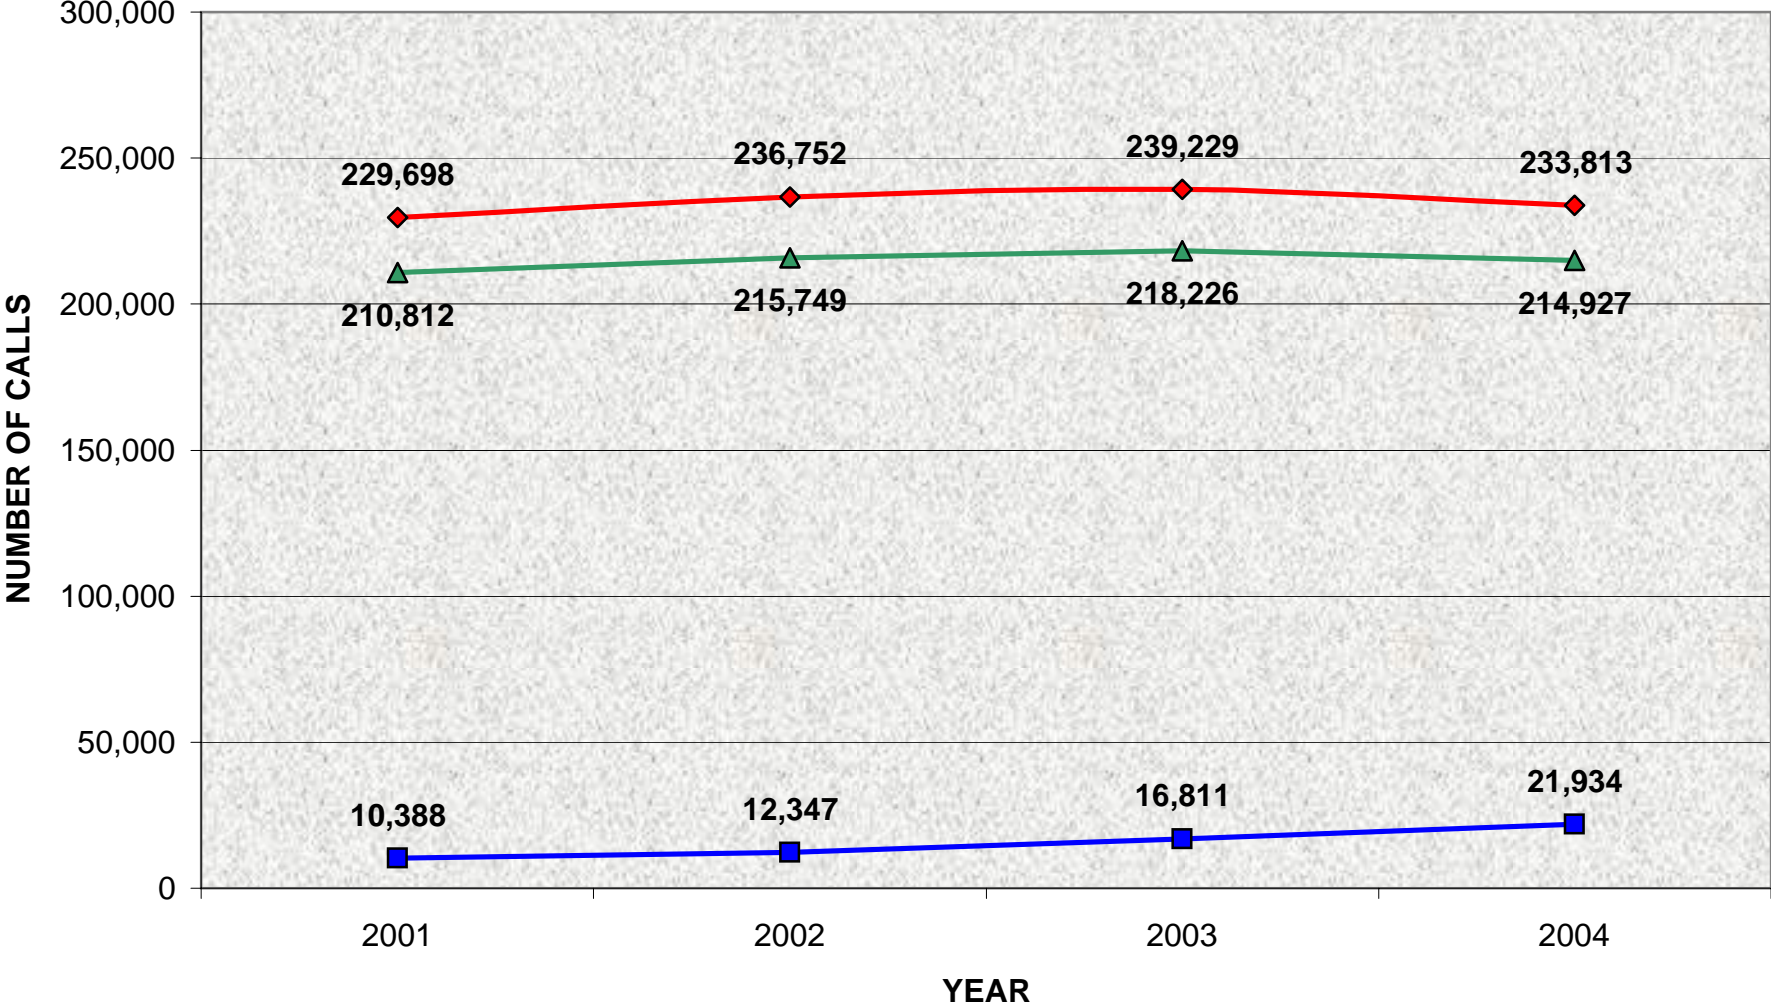

ARUNDEL COUNTY POLICE DEPARTMENT REACTIVE CALLS FOR SERVICE 2001-2004

◆ REACT+PROACT CFS ■ 1/3 PROACTIVE CKS ▲ REACTIVE CFS