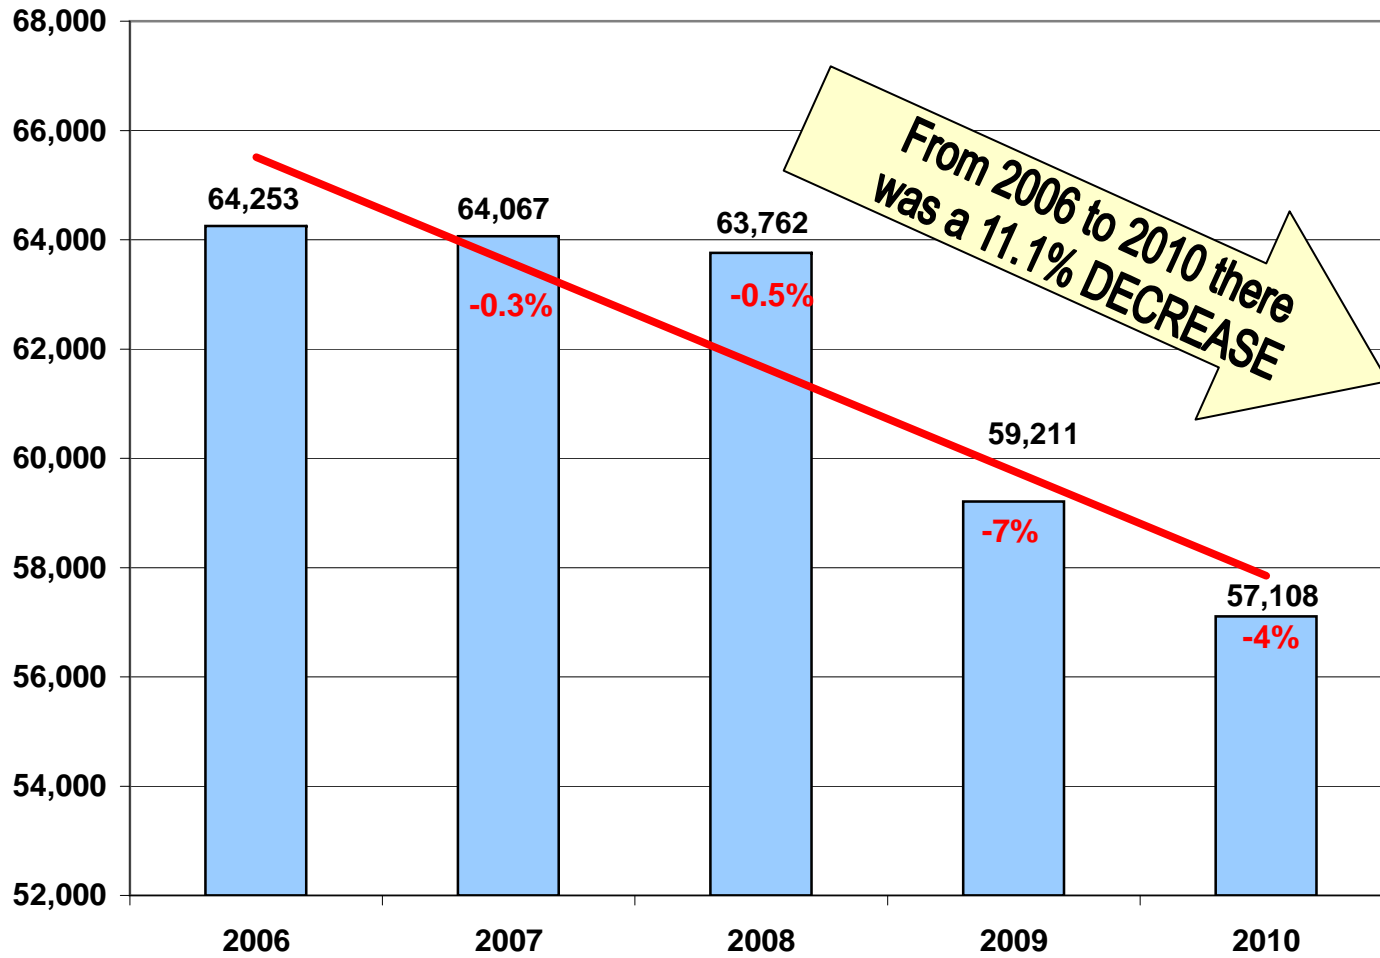

Anne Arundel County Police Department Total Crime 2006 to 2010

Source: Anne Arundel County Police Department's Uniform Crime Reporting Statistics- 12/2010