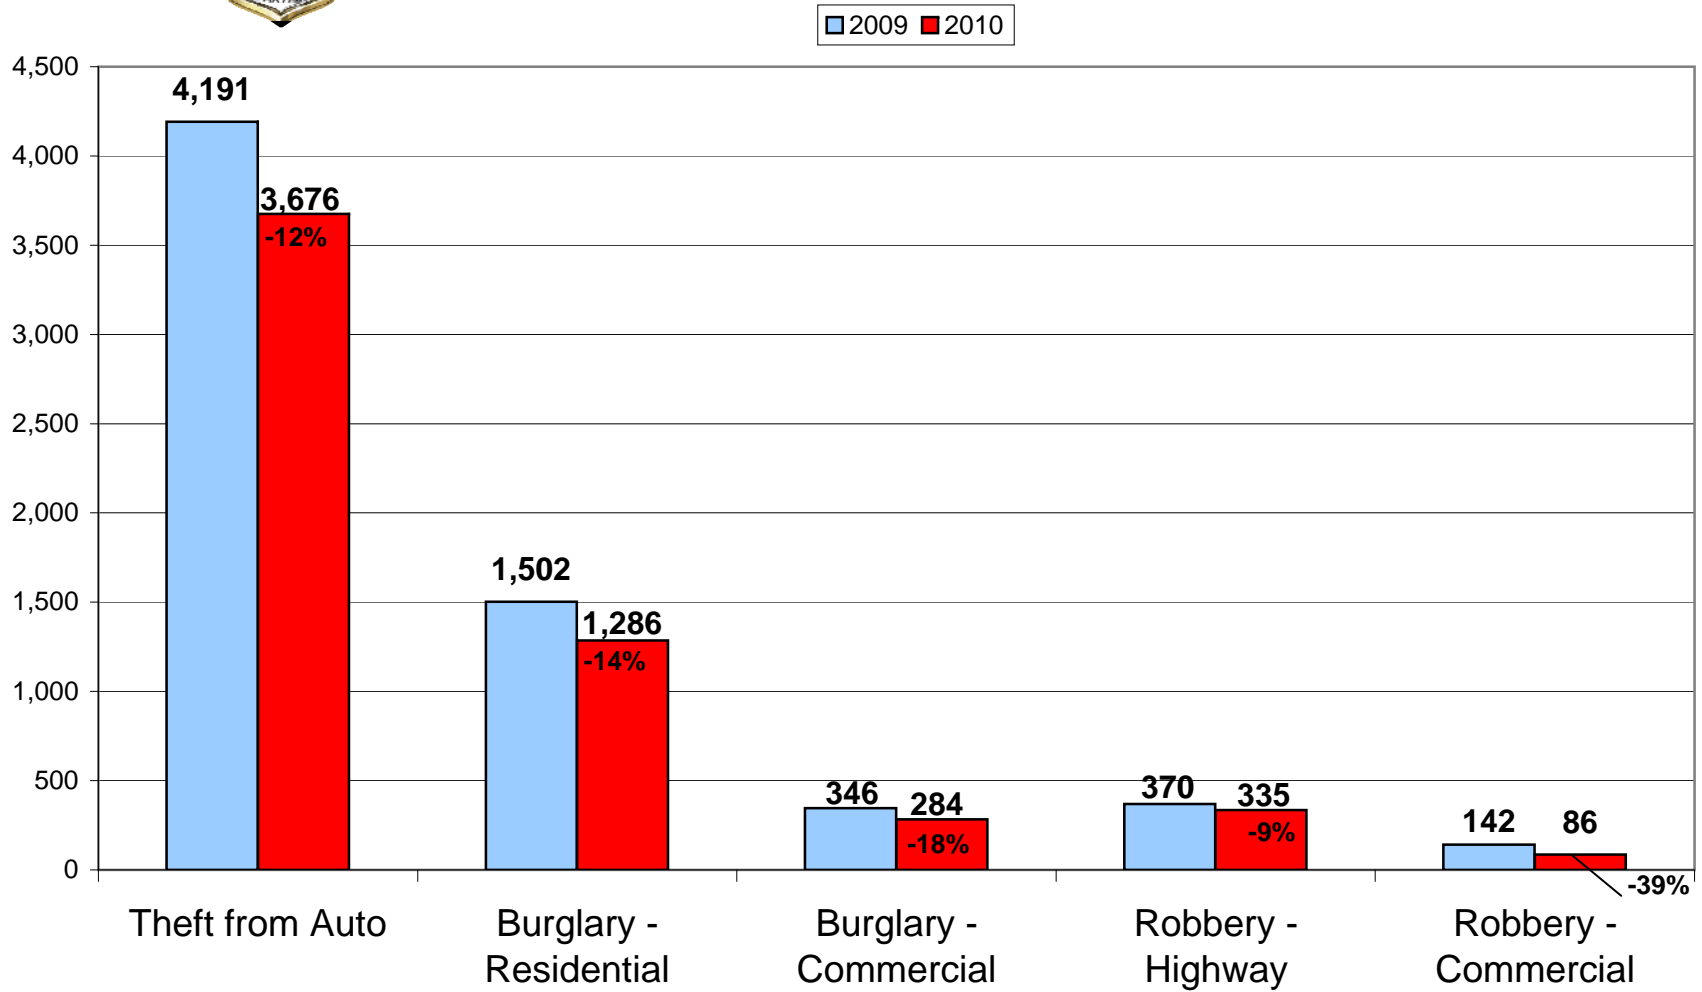

Anne Arundel County Police Department Targeted PROTECT Crimes

Source: Anne Arundel County Police Department's Tactical Report Statistics- 12/2010