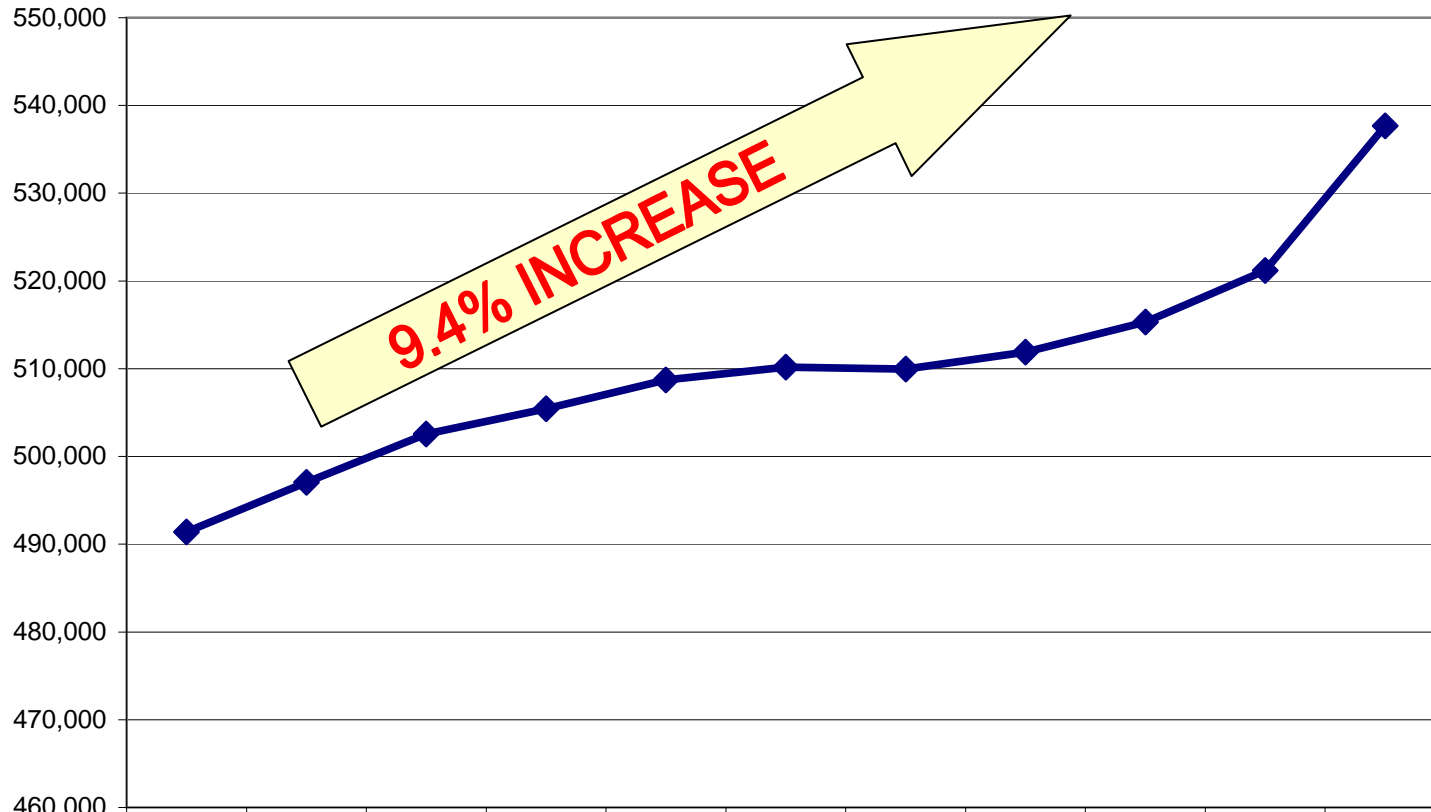

Anne Arundel County Population 2000 to 2010

◆ Anne Arundel County

	2000	2001	2002	2003	2004	2005	2006	2007	2008	2009	2010
Anne Arundel County	491,394	497,045	502,574	505,443	508,722	510,194	509,947	511,875	515,328	521,209	537,656