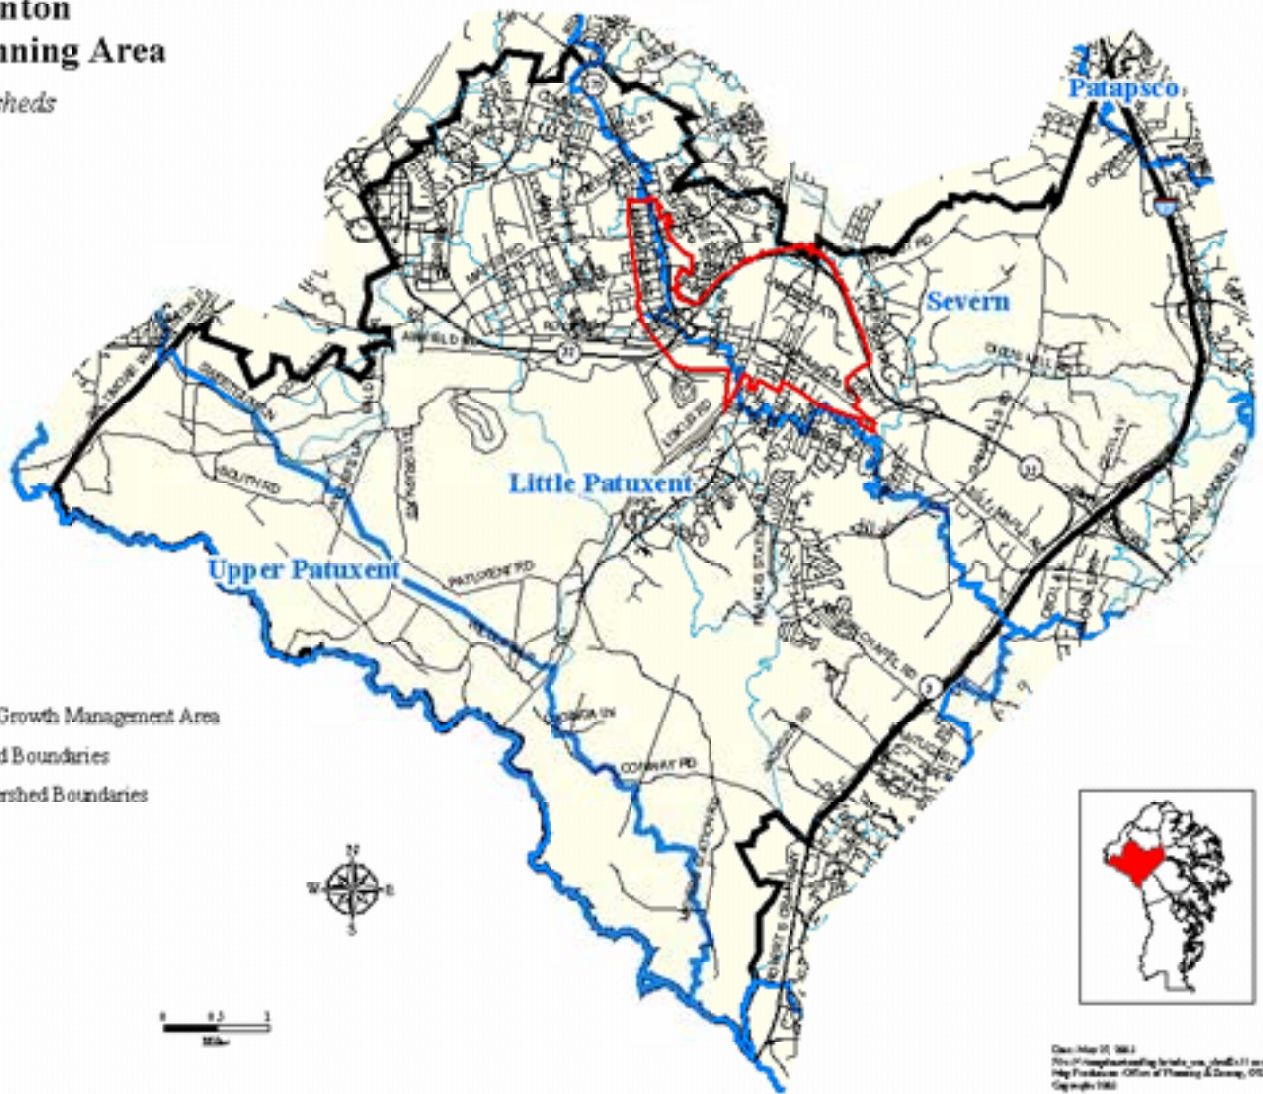

Odenton Small Planning Area

Watersheds

Legend

- Odenton Growth Management Area
- Watershed Boundaries
- Sub-Watershed Boundaries

Dec 14th 2013
Prepared by: [Name] and
[Name] Office of Planning & Design, CE Council
Copyright 2013