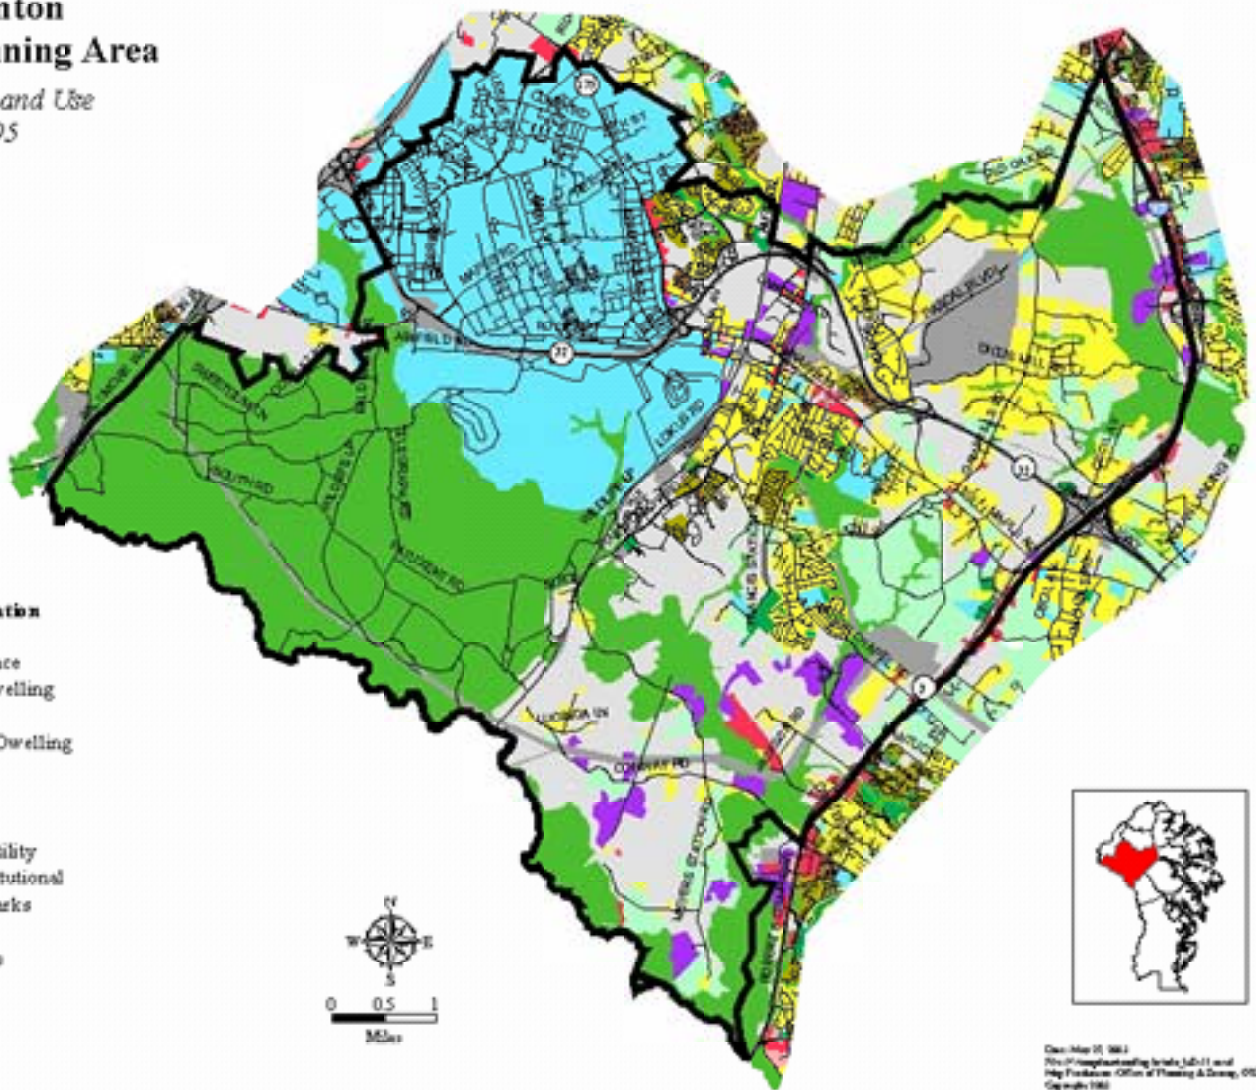

# Odenton Small Planning Area

Existing Land Use  
1995

## Land Use Classification

- Agriculture
- Natural Open Space
- Single Family Dwelling
- Townhouse
- Multiple Family Dwelling
- Retail
- Office
- Industrial
- Transportation/Utility
- Government/Institutional
- Recreation and Parks
- Vacant
- City of Annapolis