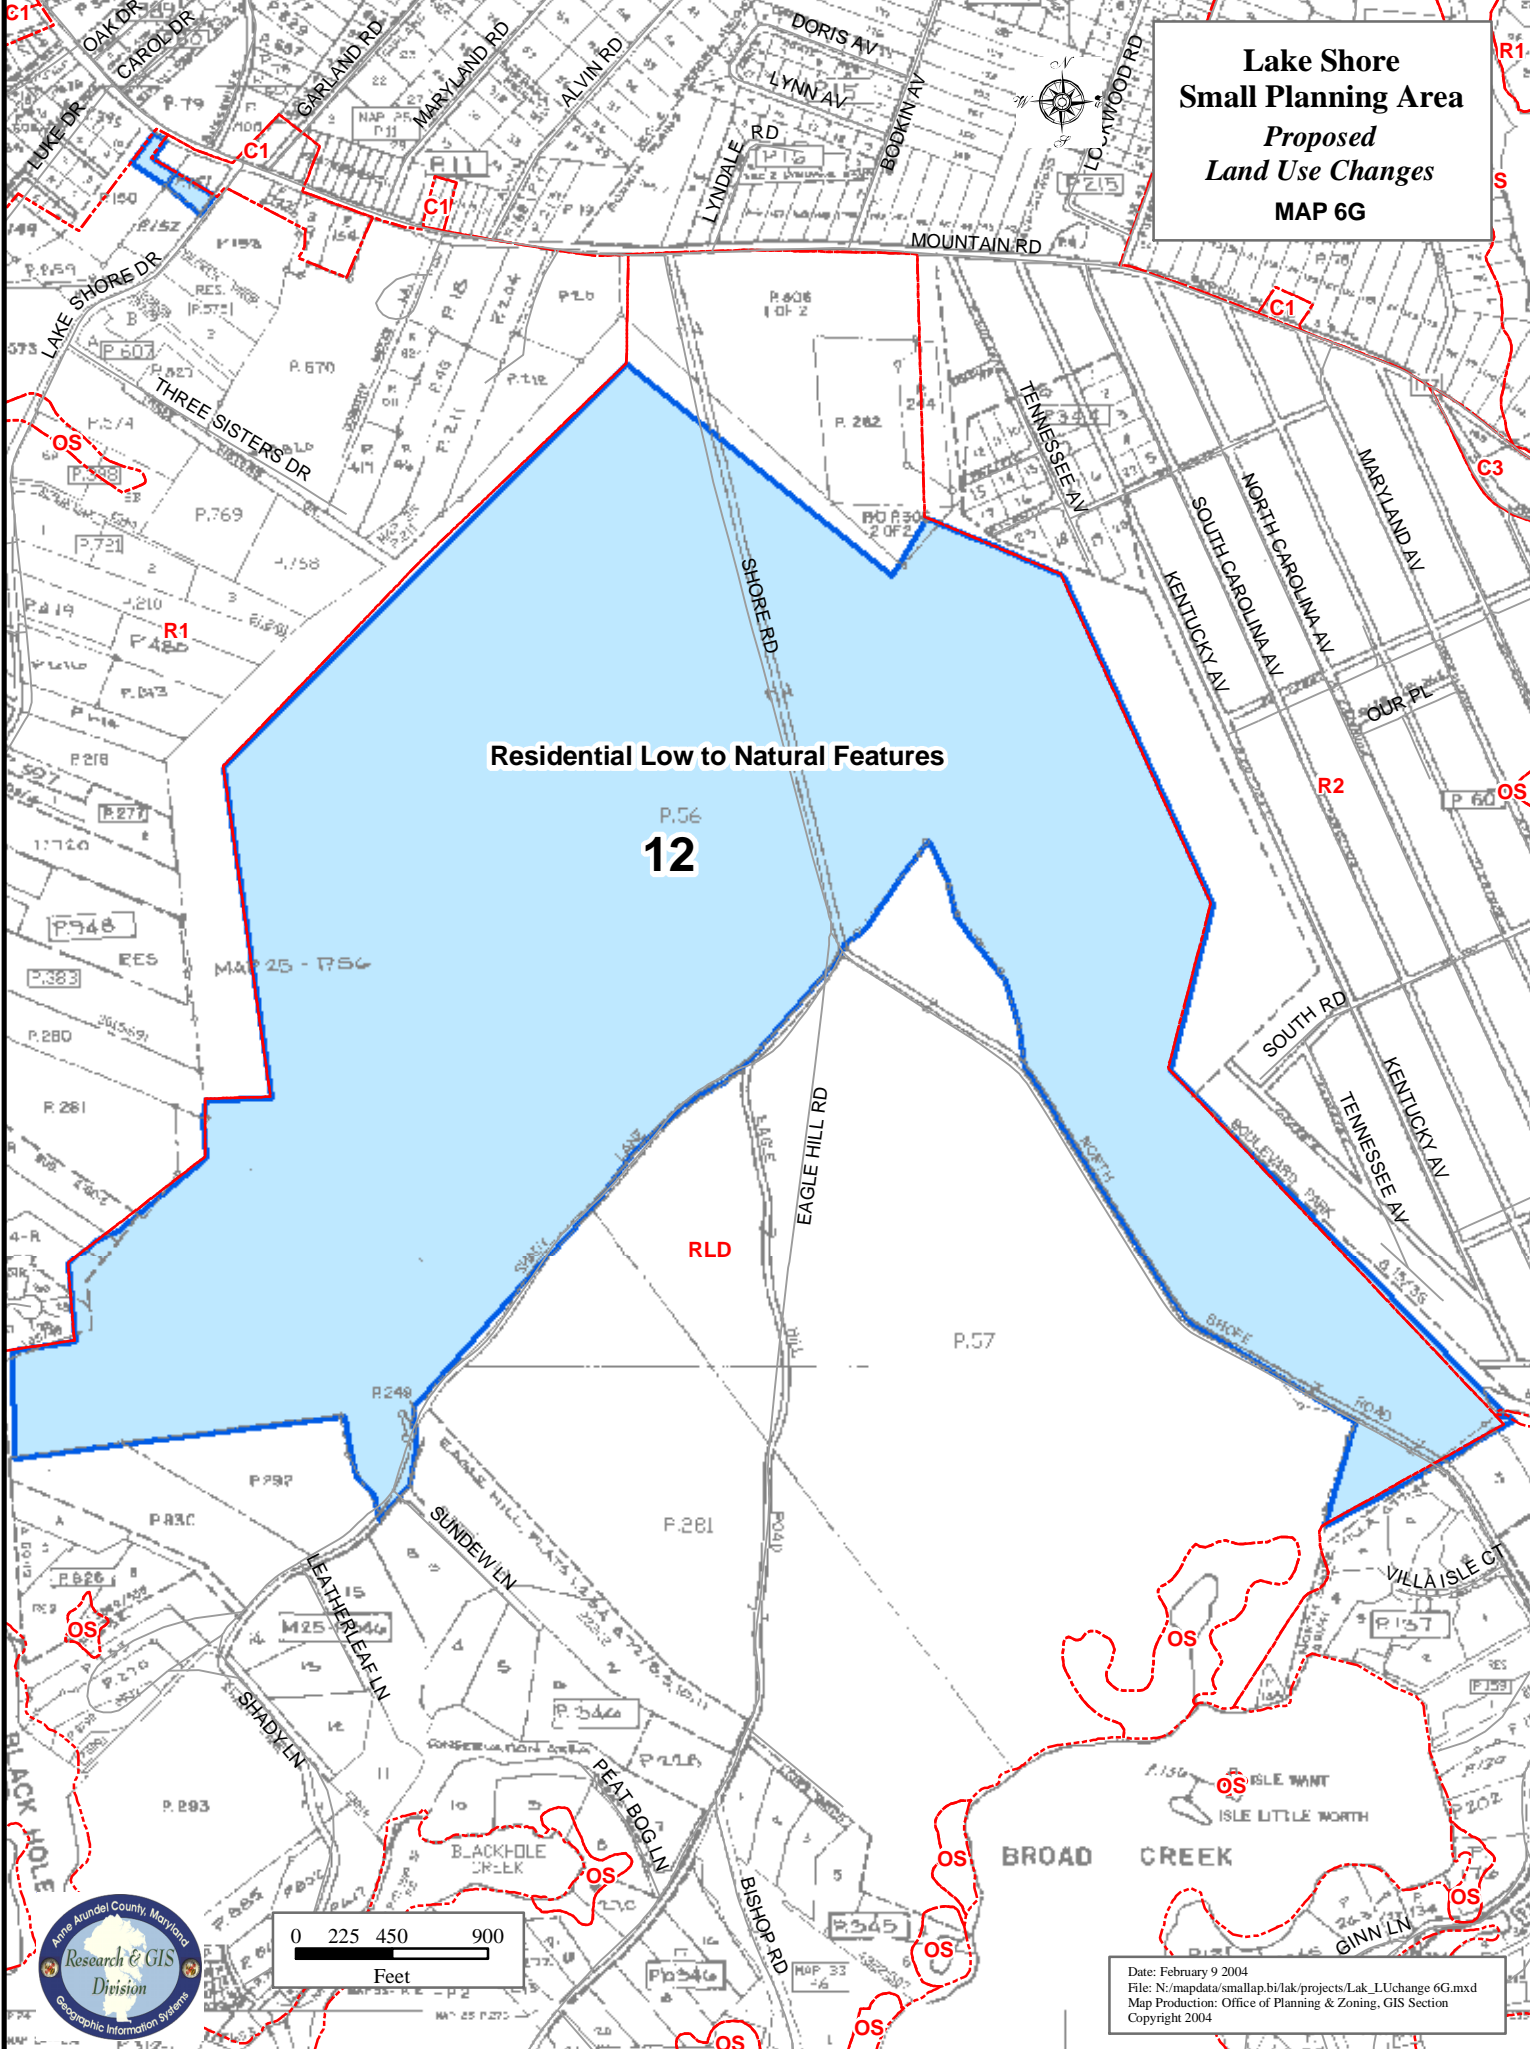

**Lake Shore  
Small Planning Area  
Proposed  
Land Use Changes  
MAP 6G**

**Residential Low to Natural Features**

**12**

**RLD**

Date: February 9 2004  
 File: N:\mapdata\smallap\lak/projects/Lak\_LUchange 6G.mxd  
 Map Production: Office of Planning & Zoning, GIS Section  
 Copyright 2004