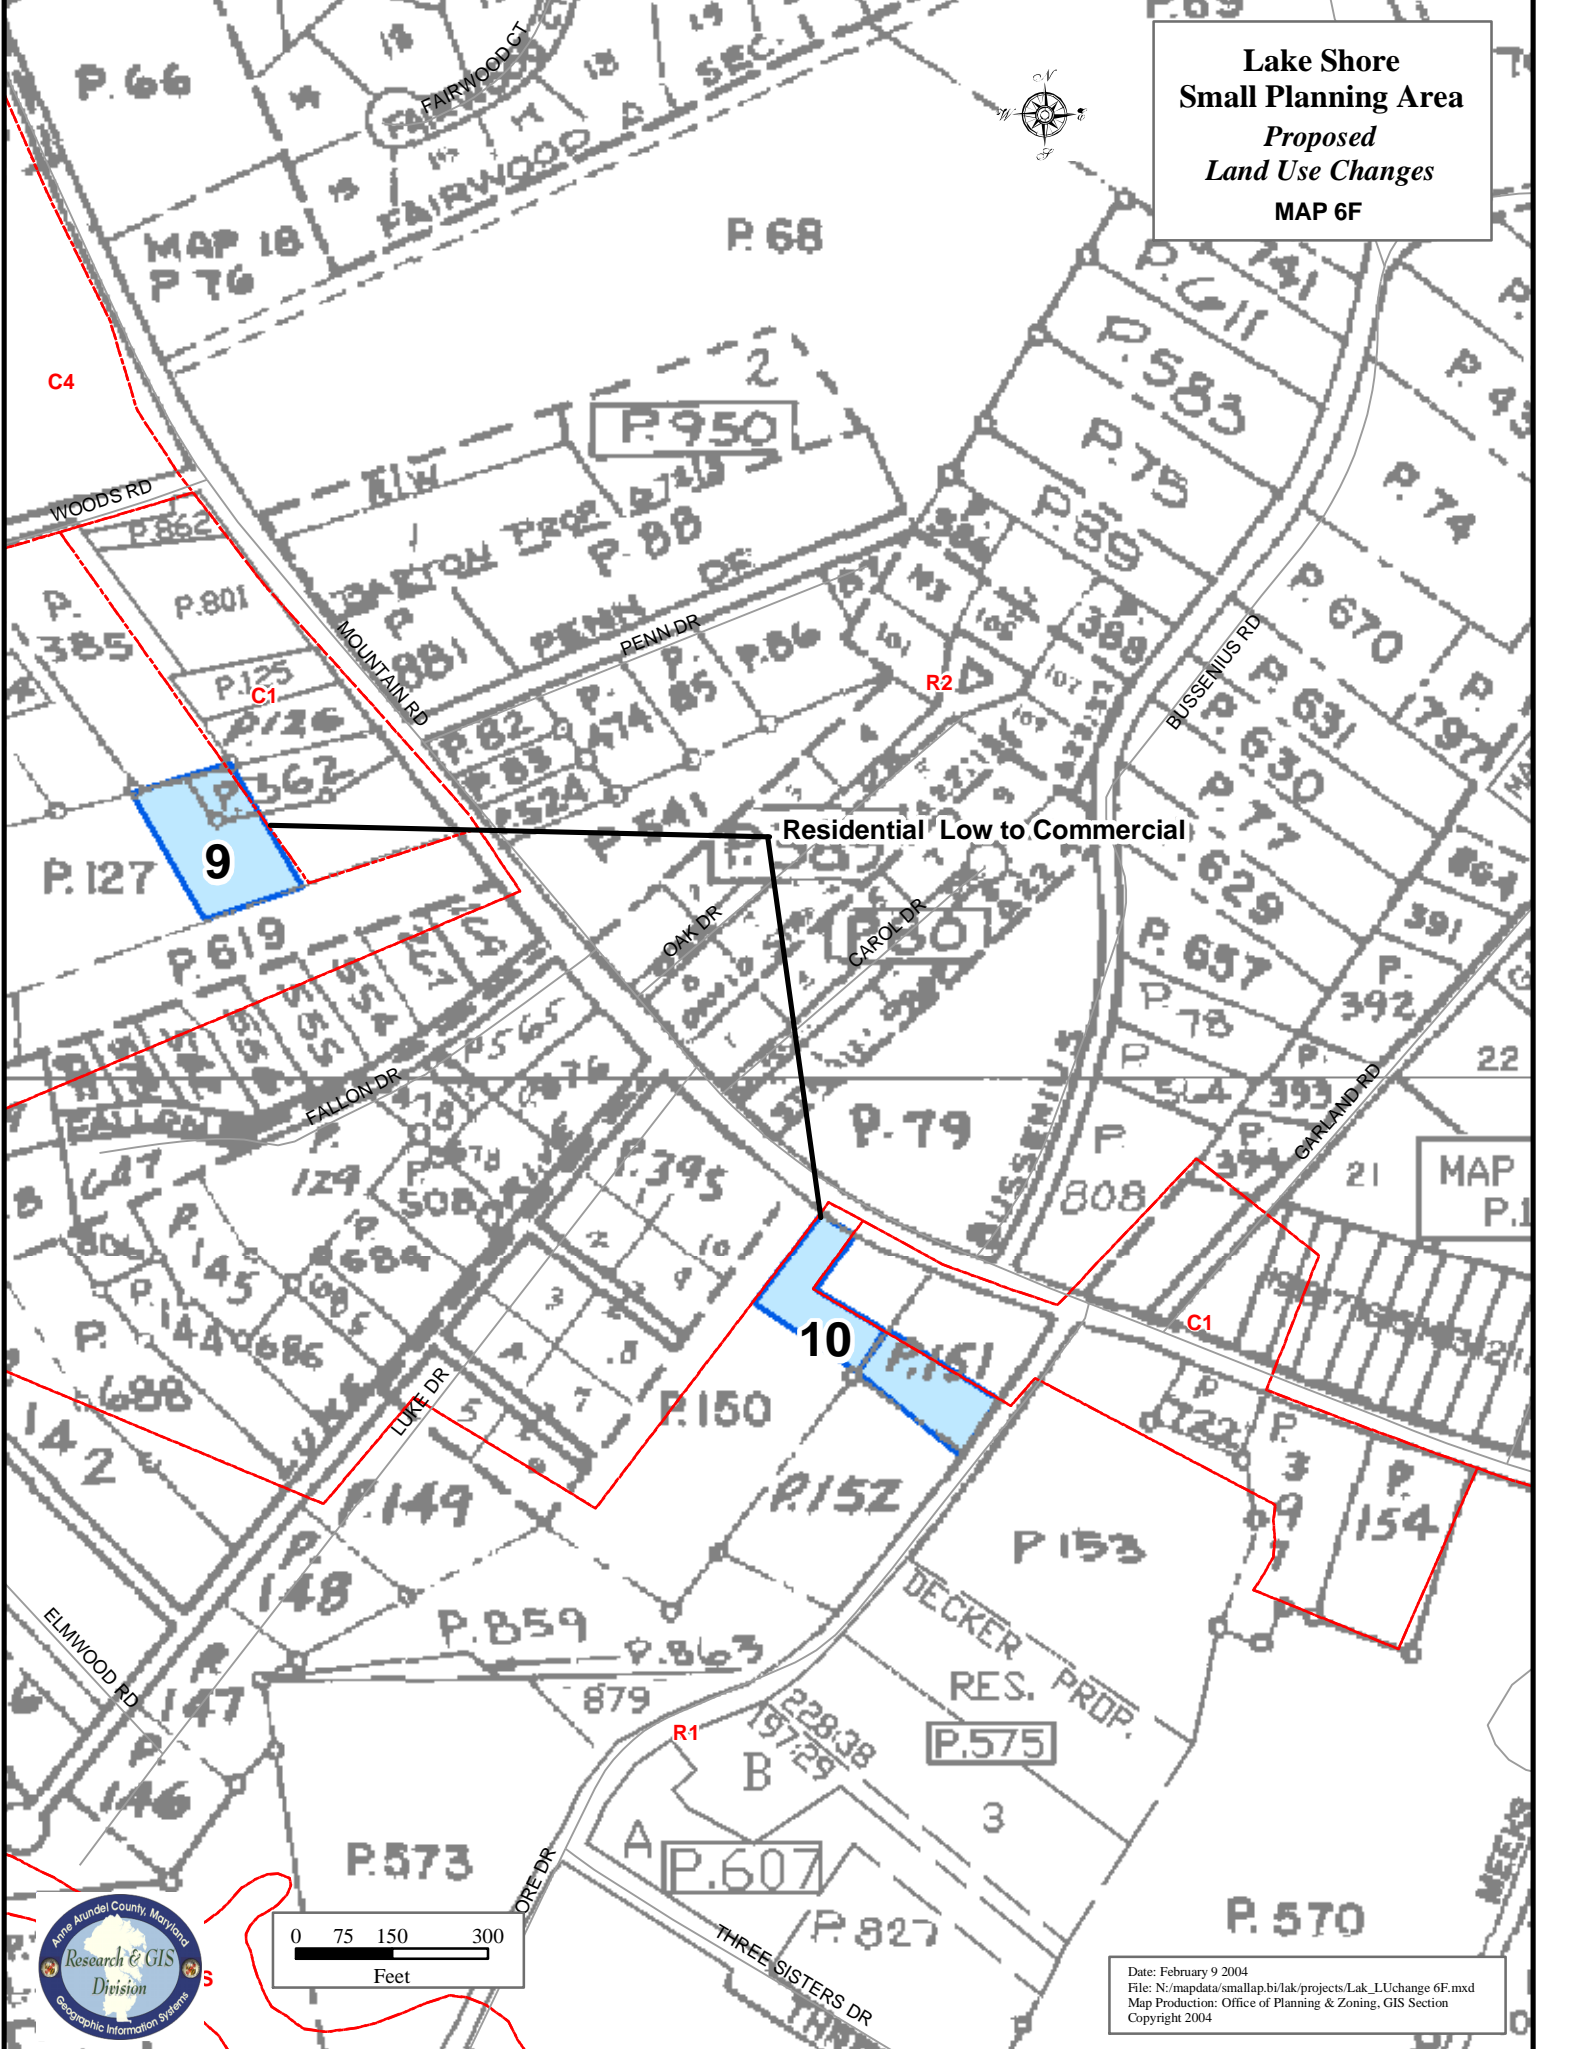

Lake Shore
 Small Planning Area
 Proposed
 Land Use Changes
 MAP 6F

Date: February 9 2004
 File: N:\mapdata\smallap\lak/projects/Lak_LUchange 6F.mxd
 Map Production: Office of Planning & Zoning, GIS Section
 Copyright 2004