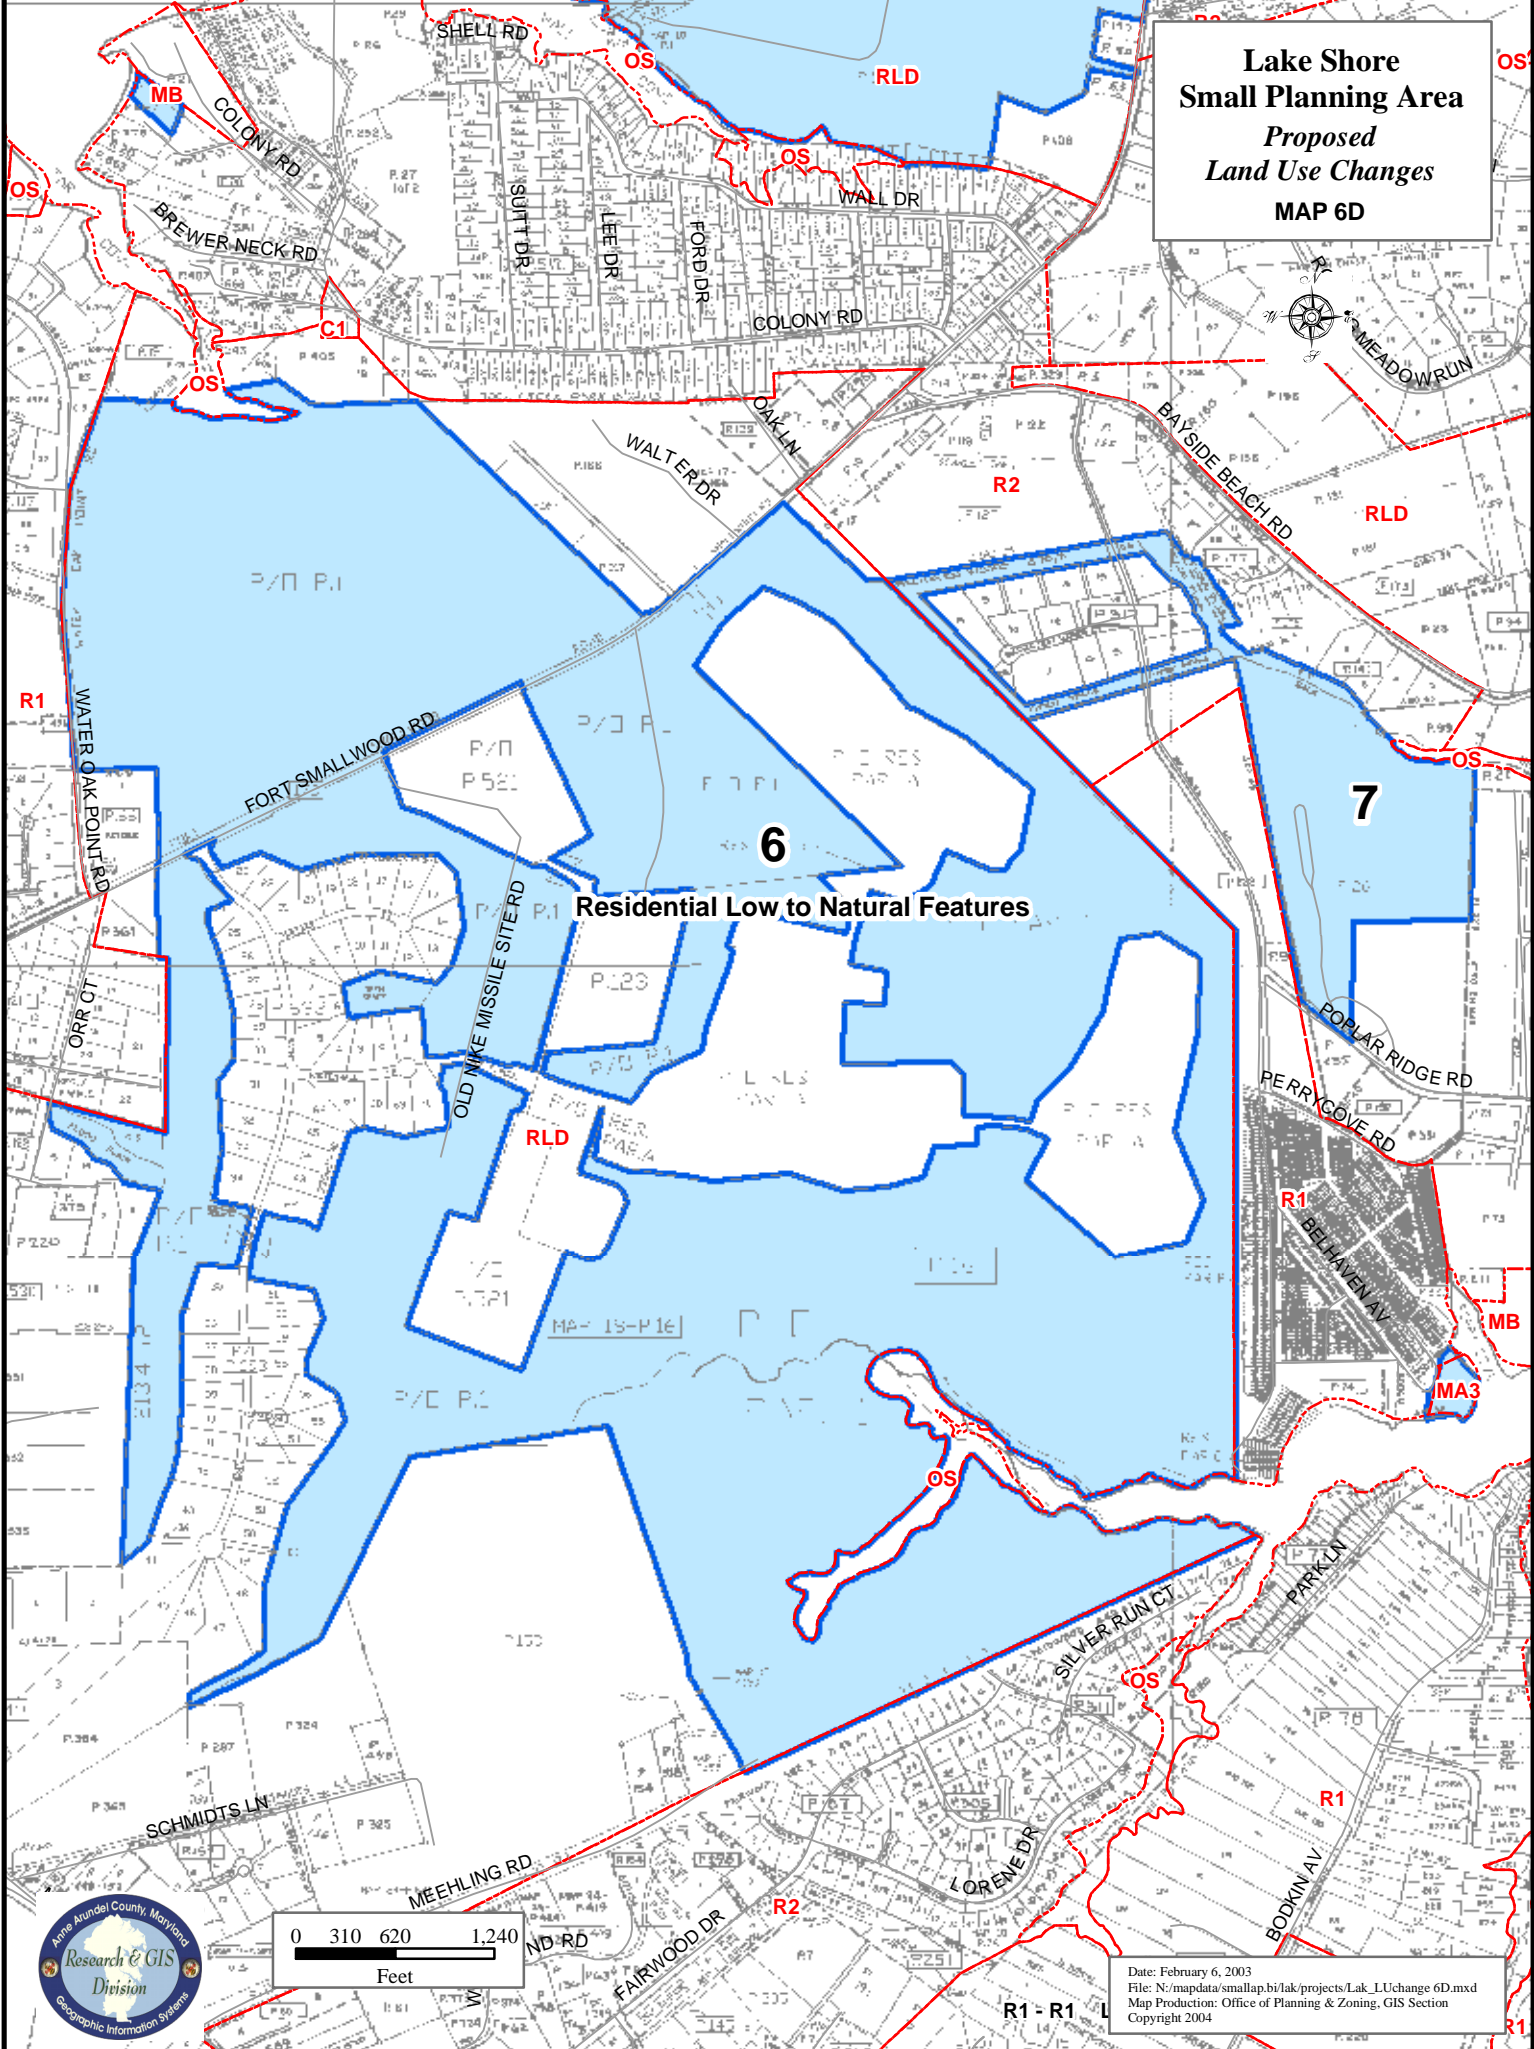

**Lake Shore
Small Planning Area
Proposed
Land Use Changes
MAP 6D**

6 Residential Low to Natural Features

Date: February 6, 2003
 File: N:\mapdata\smallap\lak\projects\Lak_LUchange 6D.mxd
 Map Production: Office of Planning & Zoning, GIS Section
 Copyright 2004