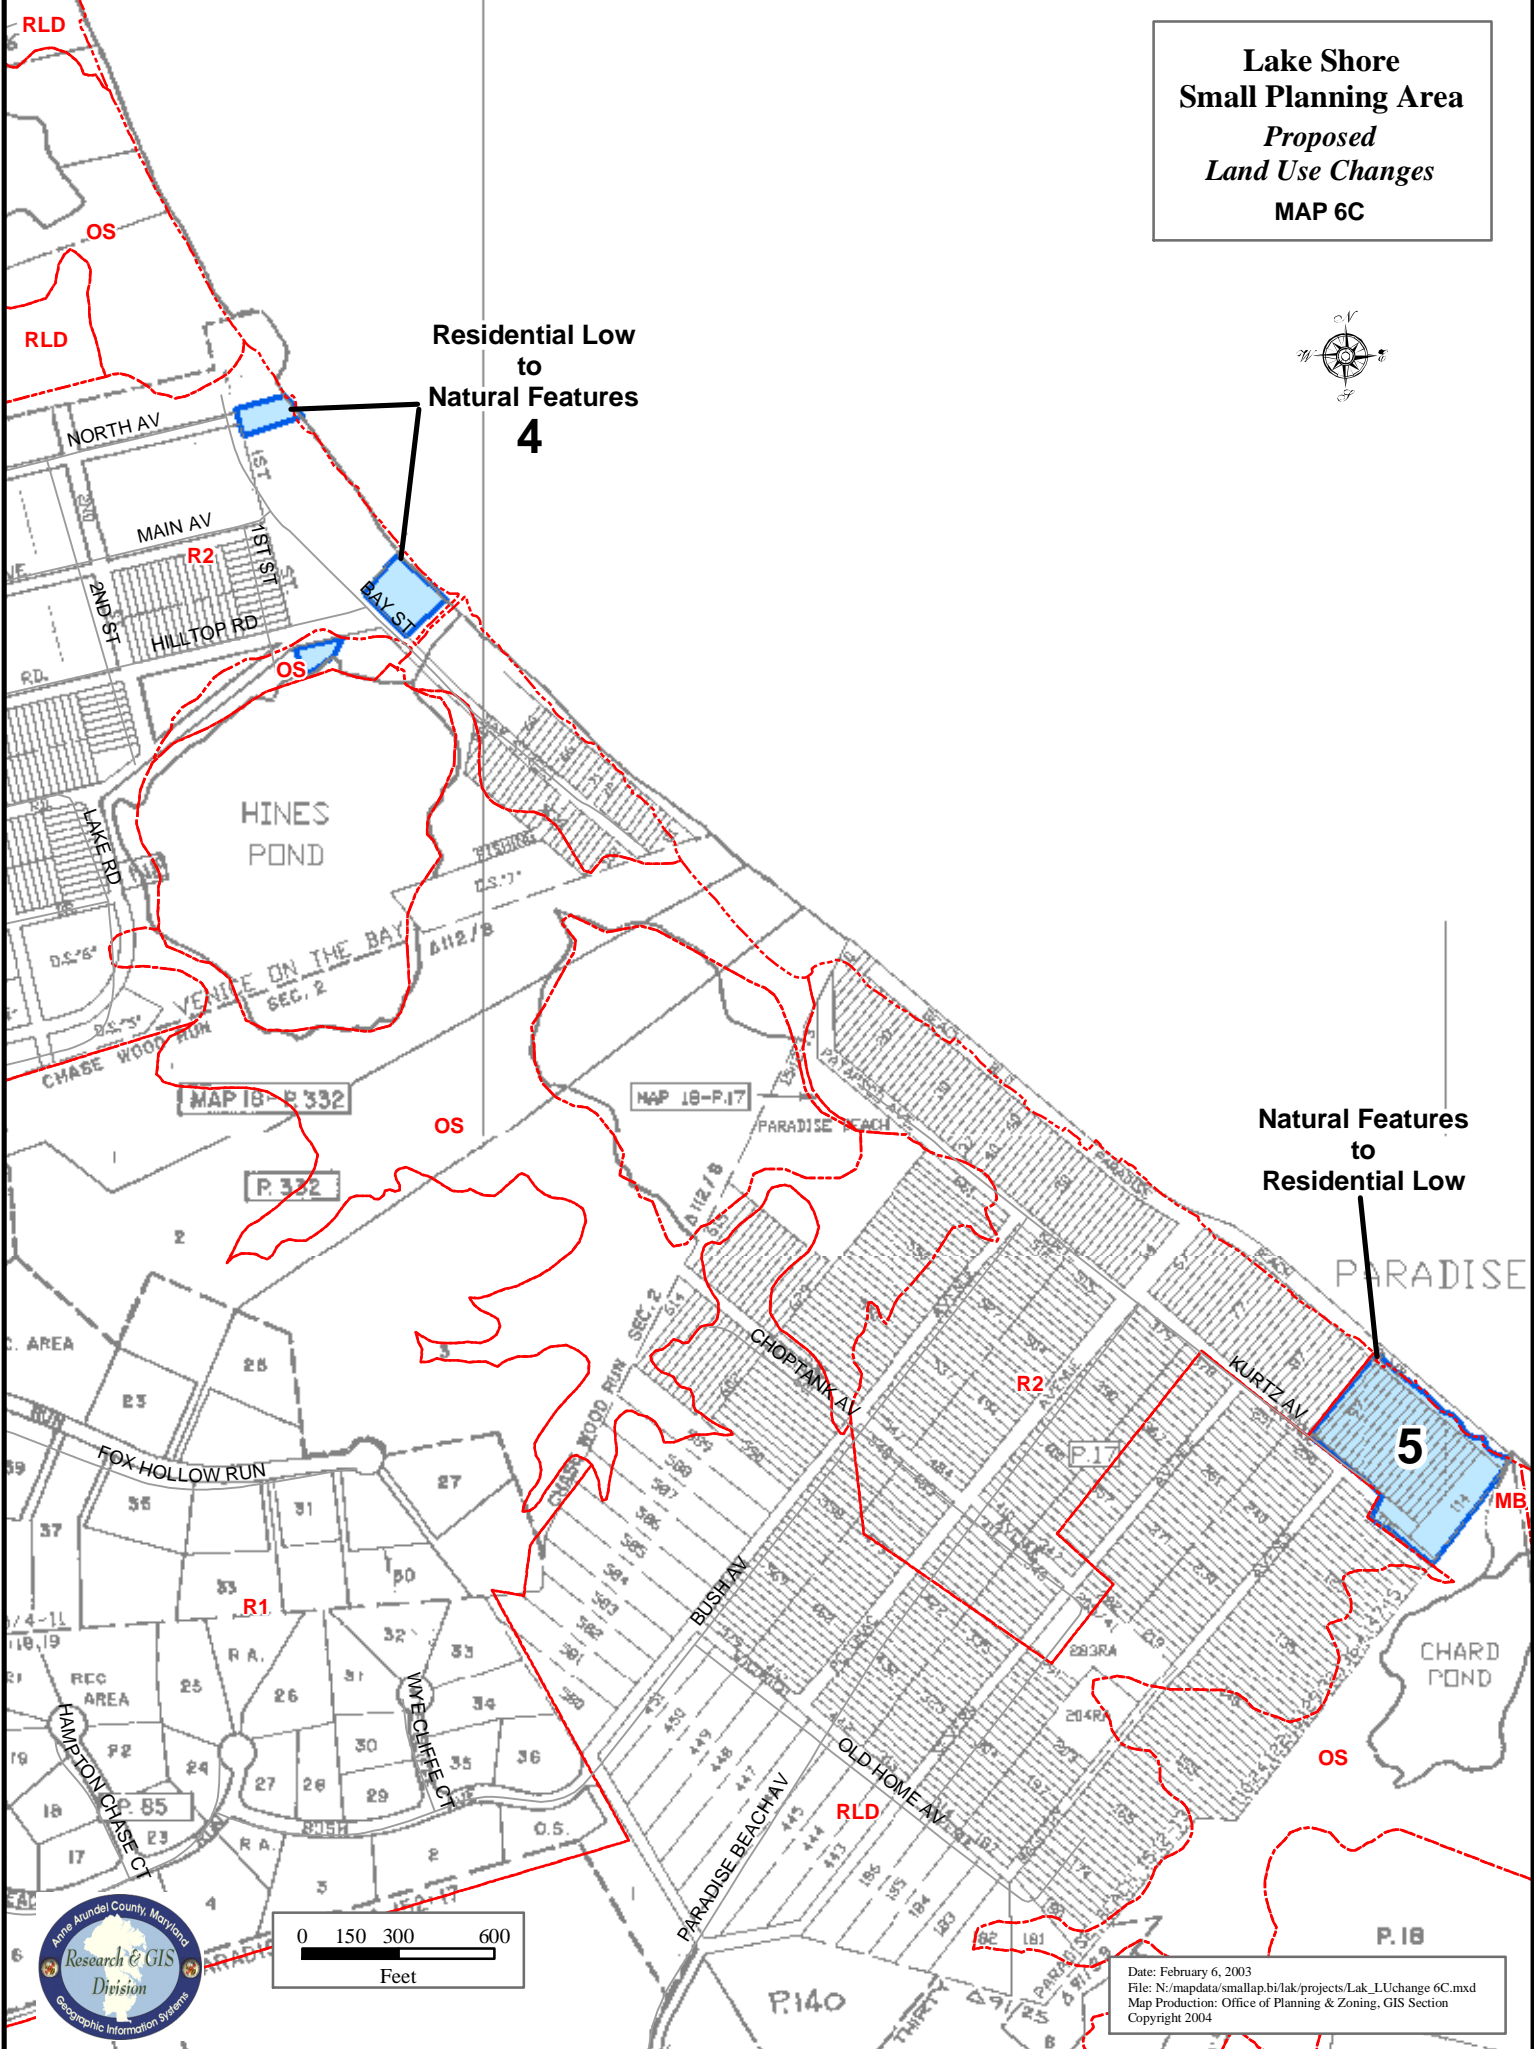

Lake Shore
 Small Planning Area
 Proposed
 Land Use Changes
 MAP 6C

Residential Low
 to
 Natural Features
4

Natural Features
 to
 Residential Low

5

Date: February 6, 2003
 File: N:\mapdata\smallap\lak\projects\Lak_LUchange 6C.mxd
 Map Production: Office of Planning & Zoning, GIS Section
 Copyright 2004