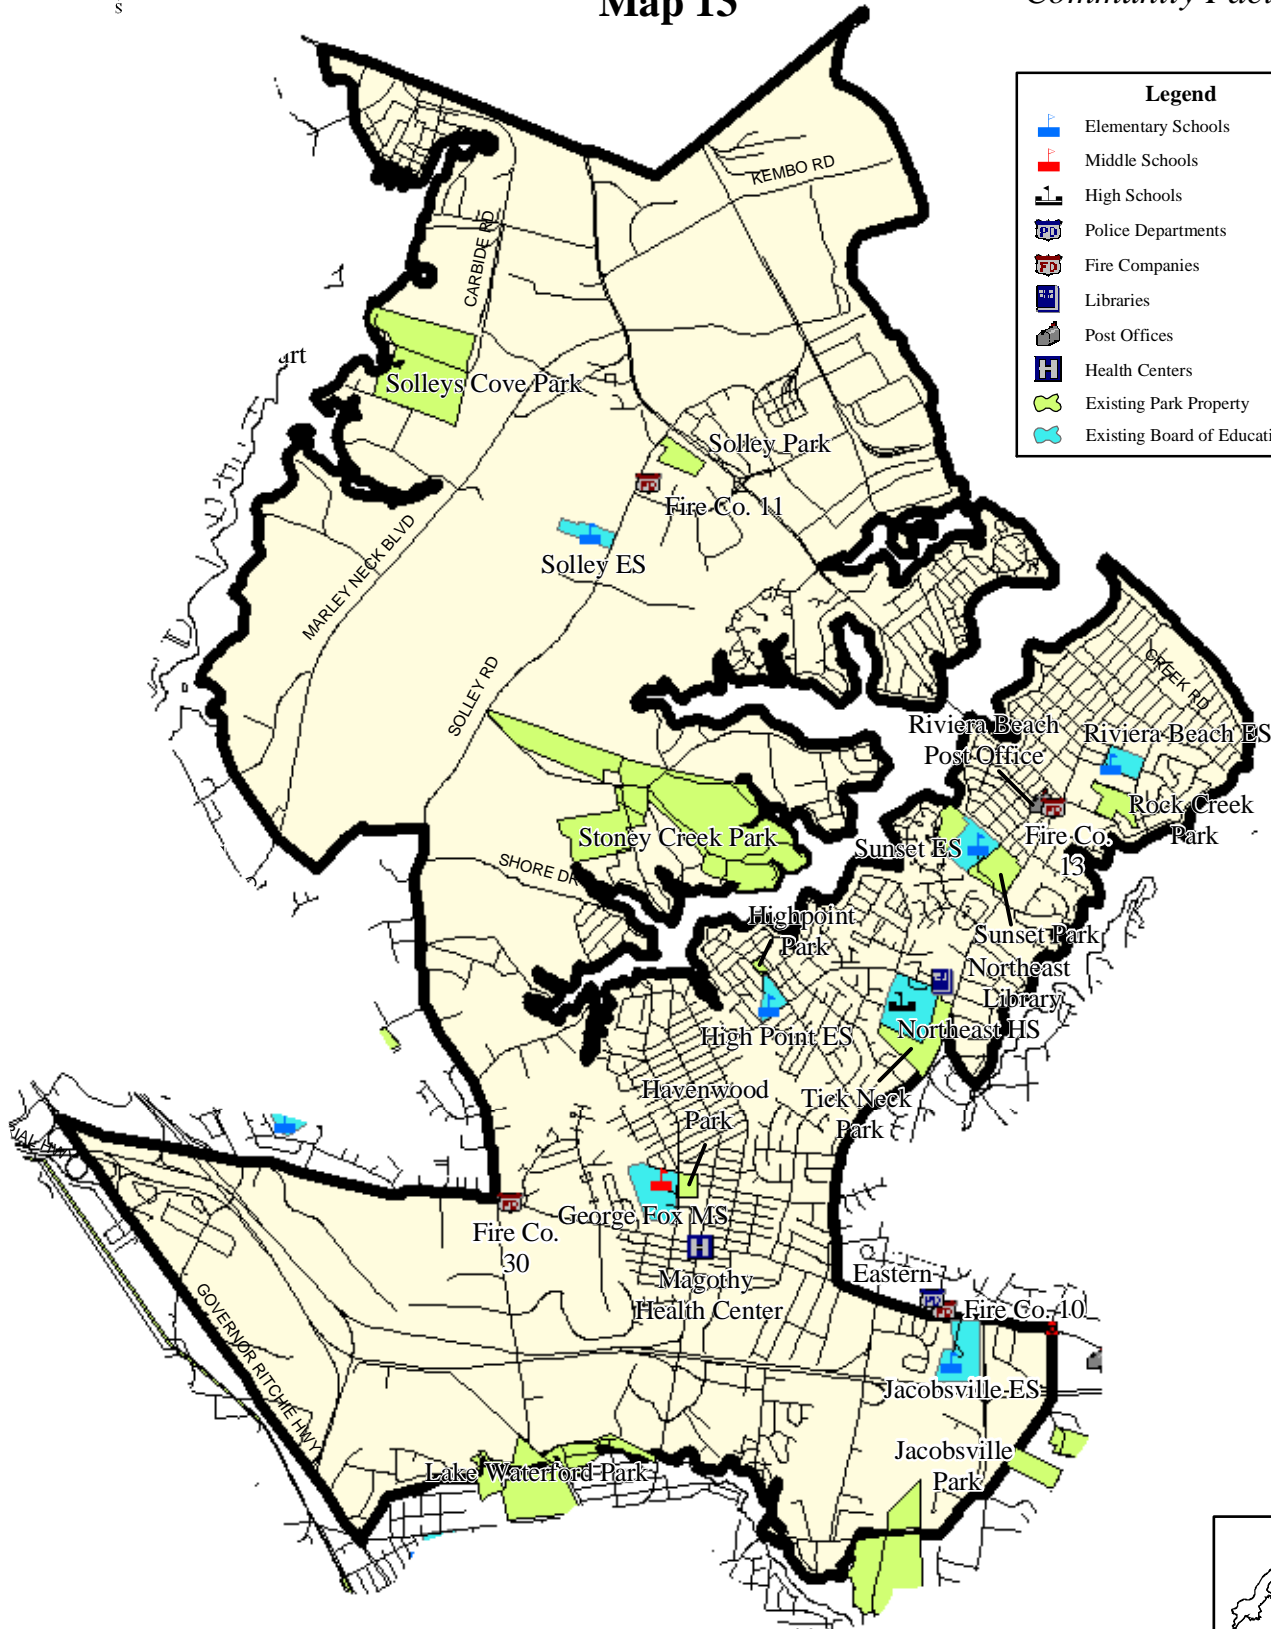

Pasadena/Marley Neck Small Planning Area

Community Facilities

Map 13

Legend	
	Elementary Schools
	Middle Schools
	High Schools
	Police Departments
	Fire Companies
	Libraries
	Post Offices
	Health Centers
	Existing Park Property
	Existing Board of Education Property

Scale: 1 inch = 4,500 feet