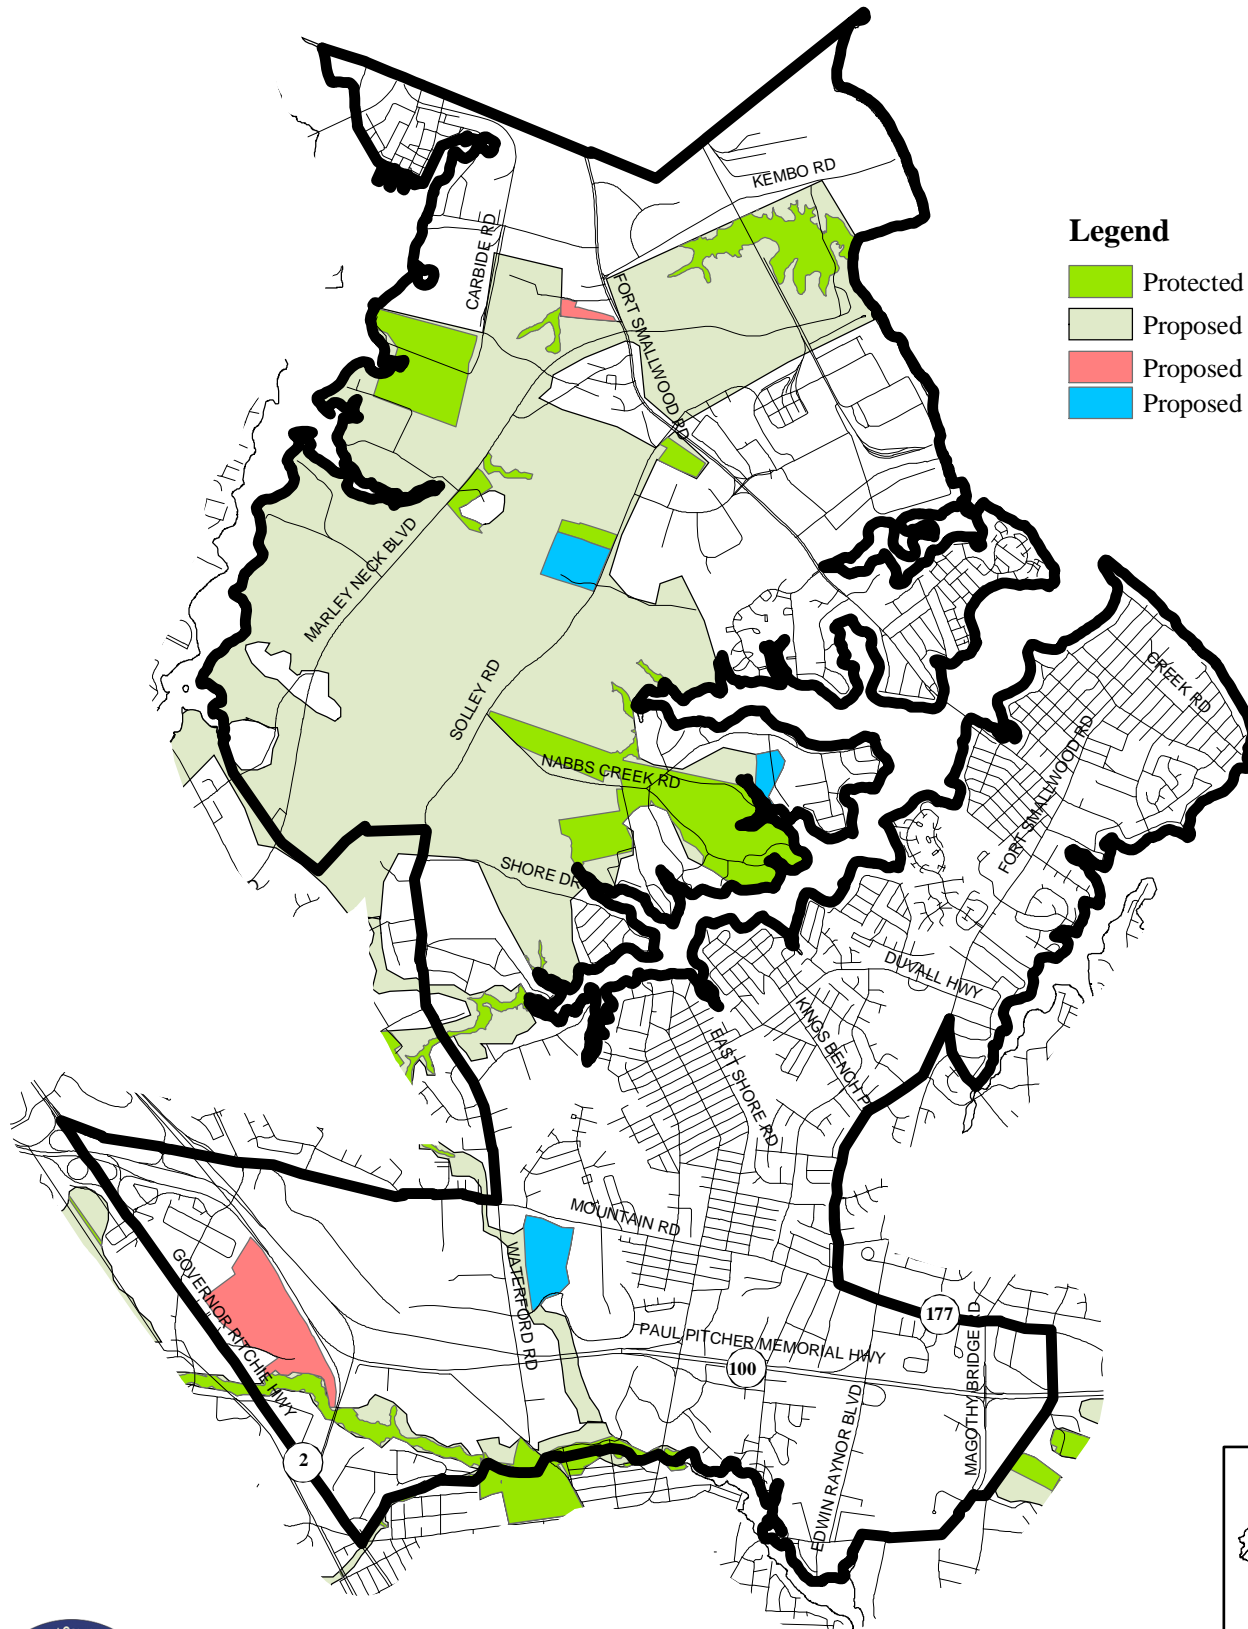

Pasadena/Marley Neck Small Planning Area Potential Greenways

Map 9

Legend

- Protected Greenways
- Proposed Greenways
- Proposed Additions
- Proposed Deletions

Scale: 1 inch = 4,500 feet

Date: March 24, 2003
File: N:\mapdata\smallap.bi\mnl\projects\mnl_green2_8x11.mxd
Map Production: Office of Planning & Zoning, GIS Section
Copyright 2003