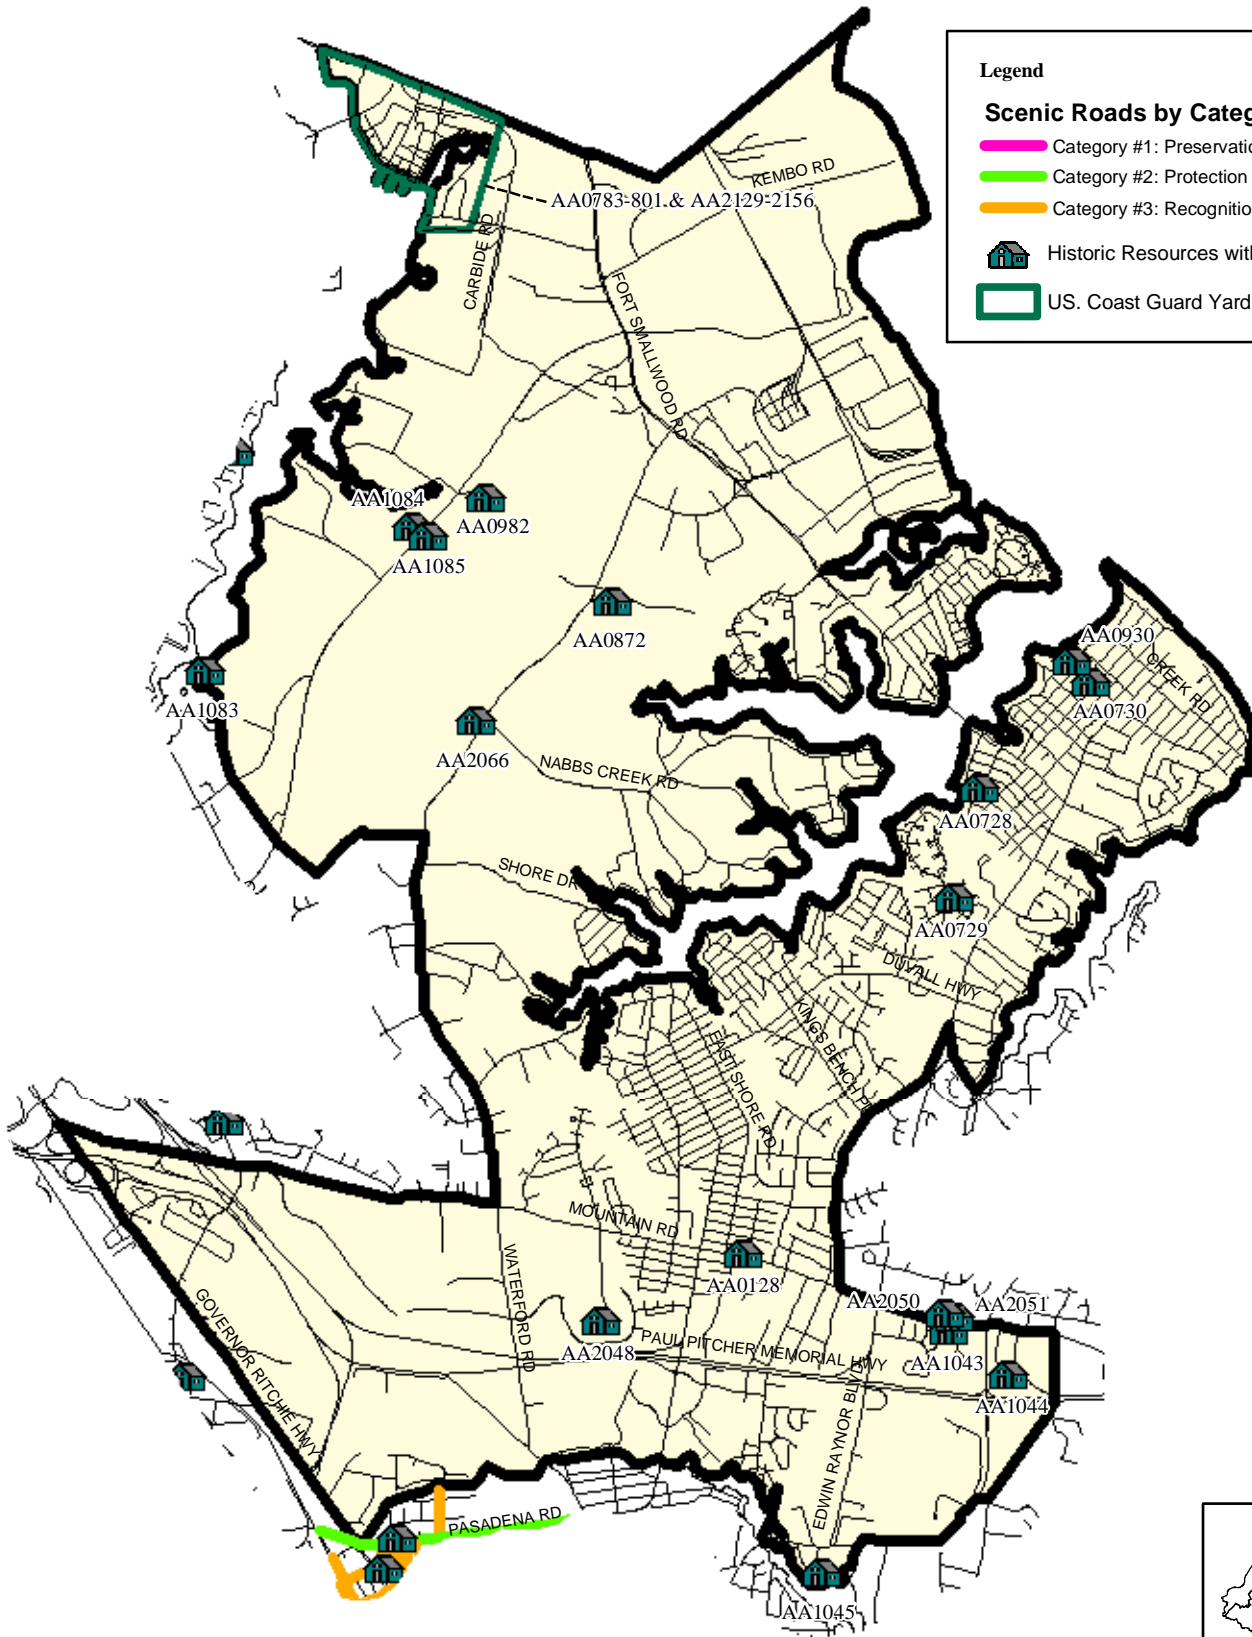

Map 8

Pasadena/Marley Neck Small Planning Area

Historic Resources

Legend

Scenic Roads by Category

- █ Category #1: Preservation
- █ Category #2: Protection
- █ Category #3: Recognition

- Historic Resources with Site Numbers
- US. Coast Guard Yard

Scale: 1 inch = 4,500 feet