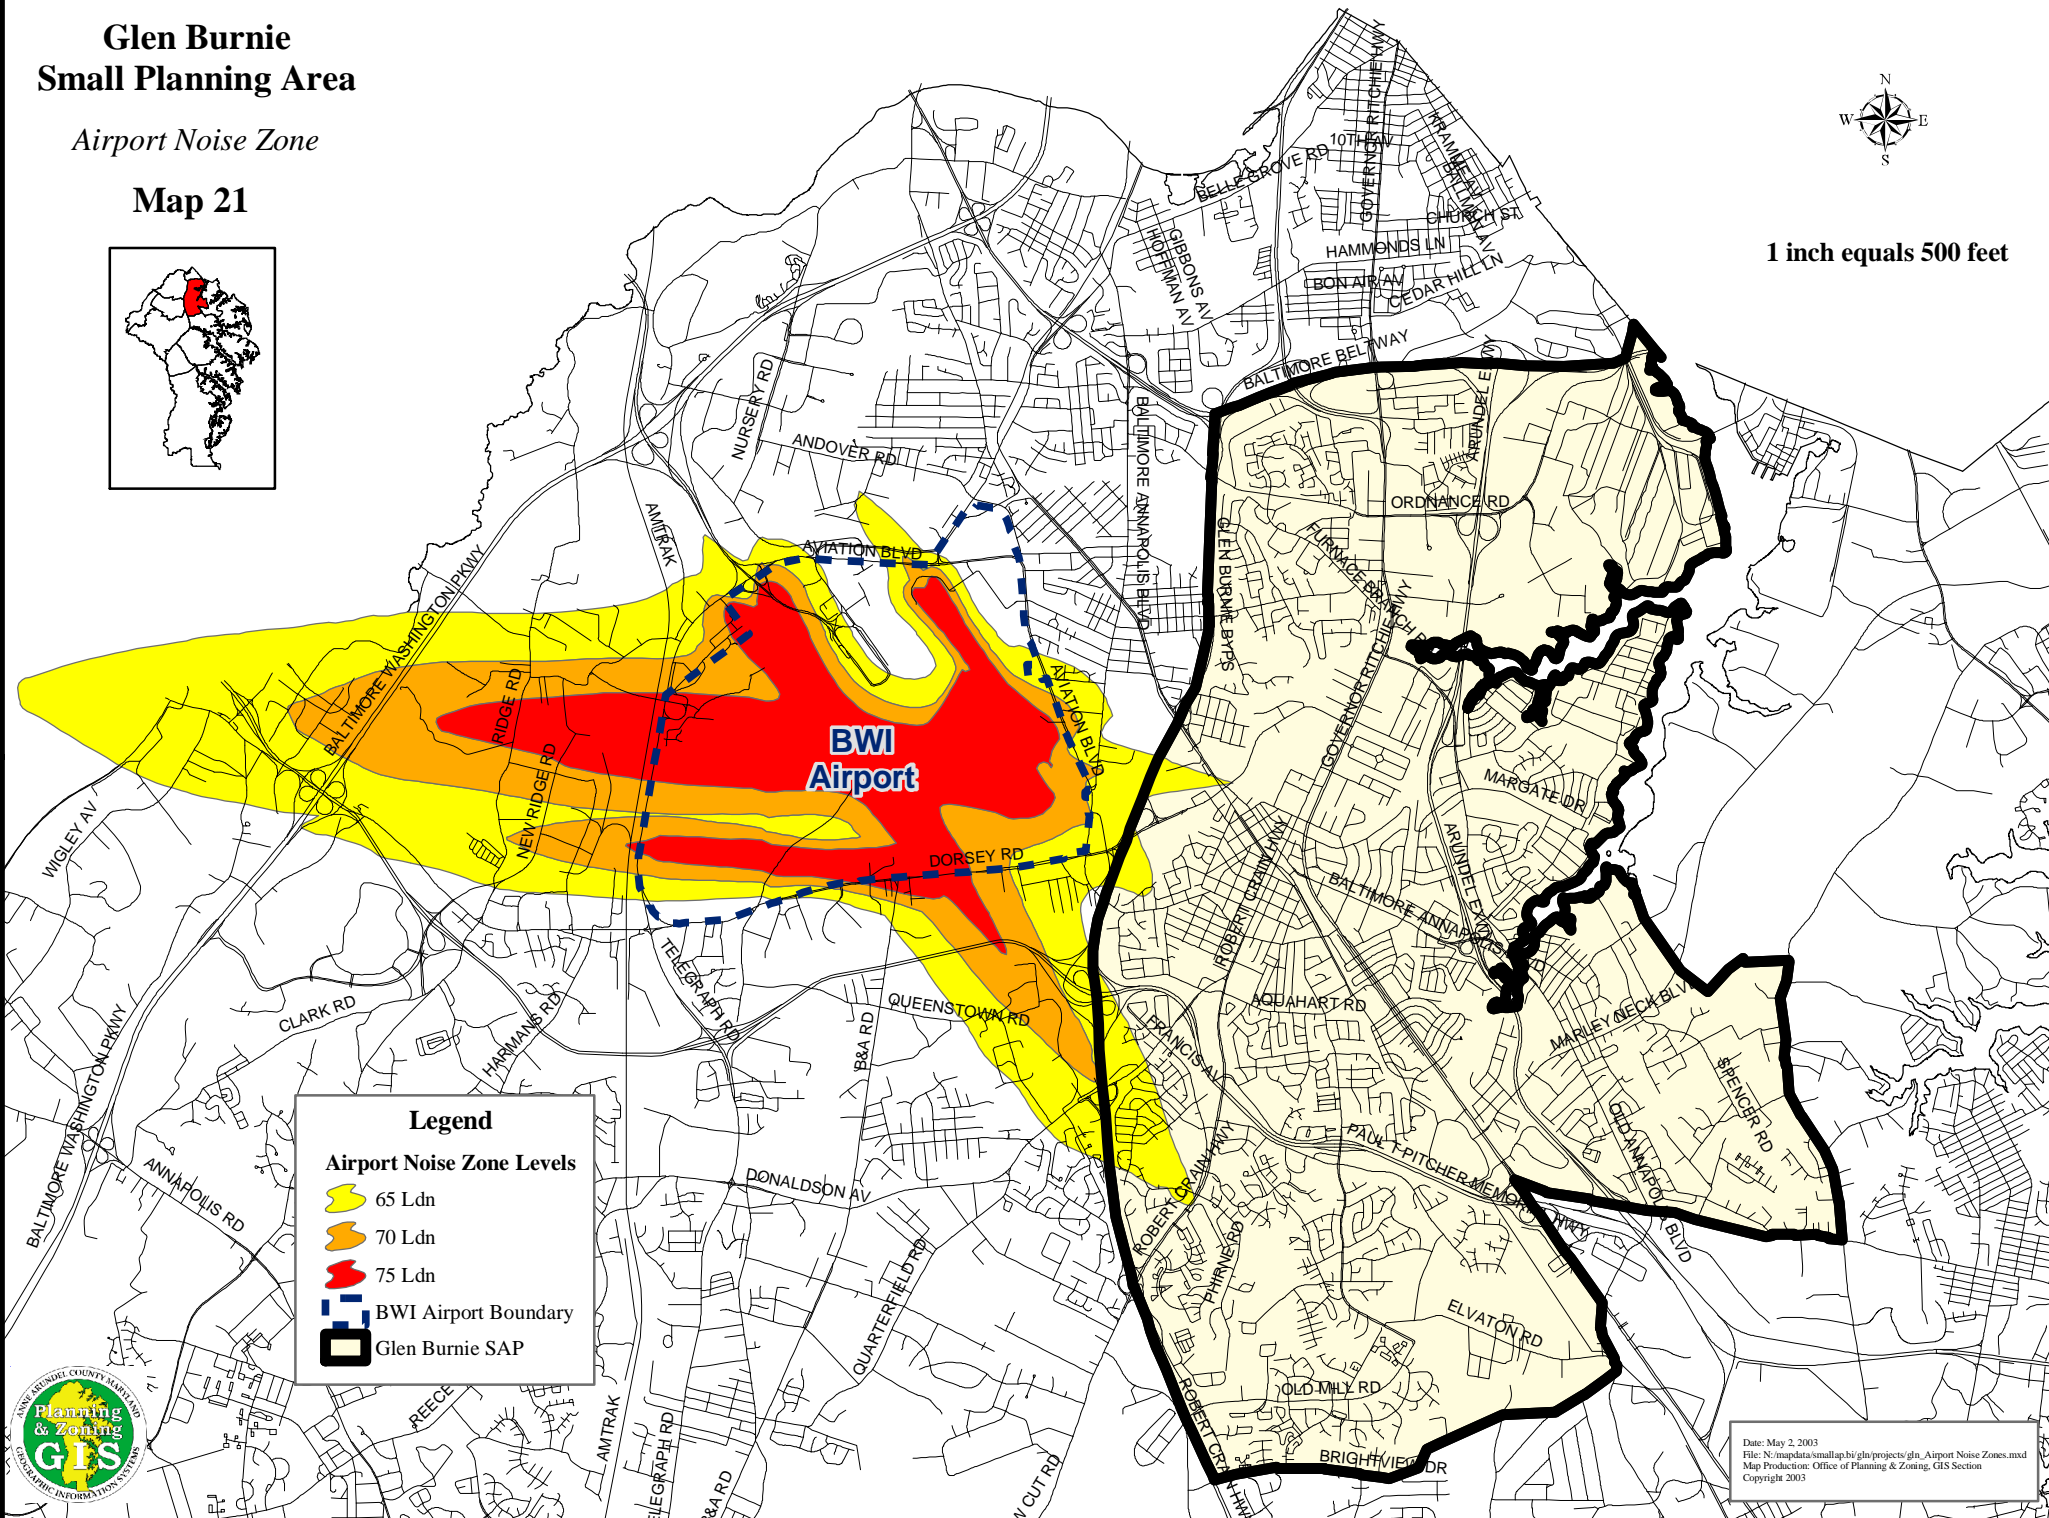

Glen Burnie Small Planning Area

Airport Noise Zone

1 inch equals 500 feet

Legend

Airport Noise Zone Levels

- 65 Ldn
- 70 Ldn
- 75 Ldn
- BWI Airport Boundary
- Glen Burnie SAP