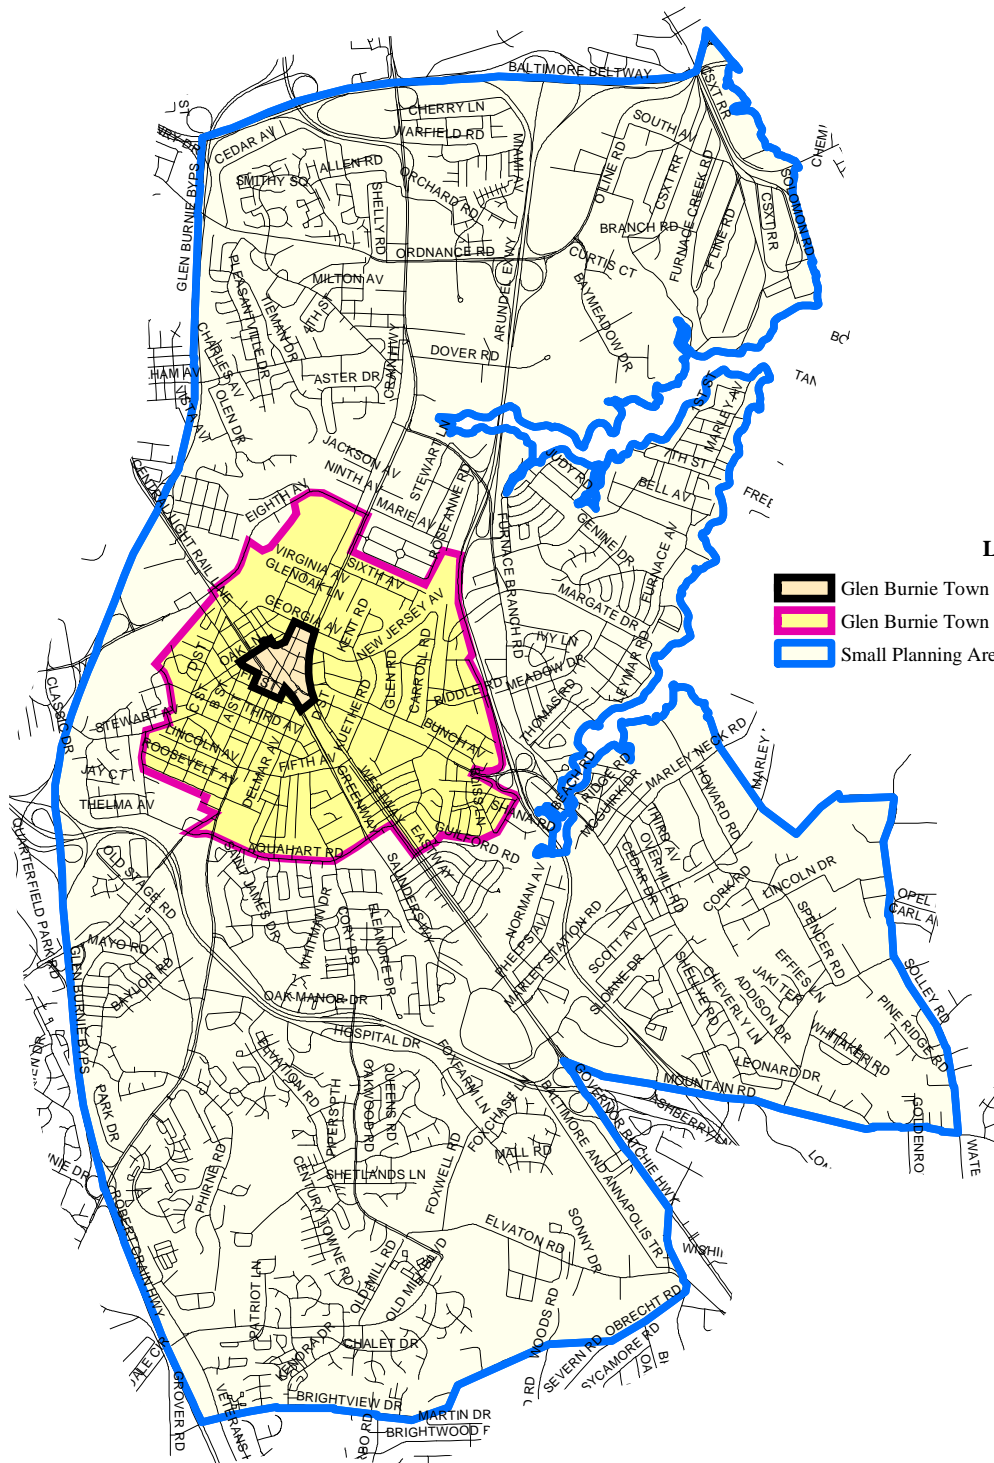

Map 3

Legend

-  Glen Burnie Town Center
-  Glen Burnie Town Center Enhancement Study Area
-  Small Planning Area

1 inch equals 5,000 feet