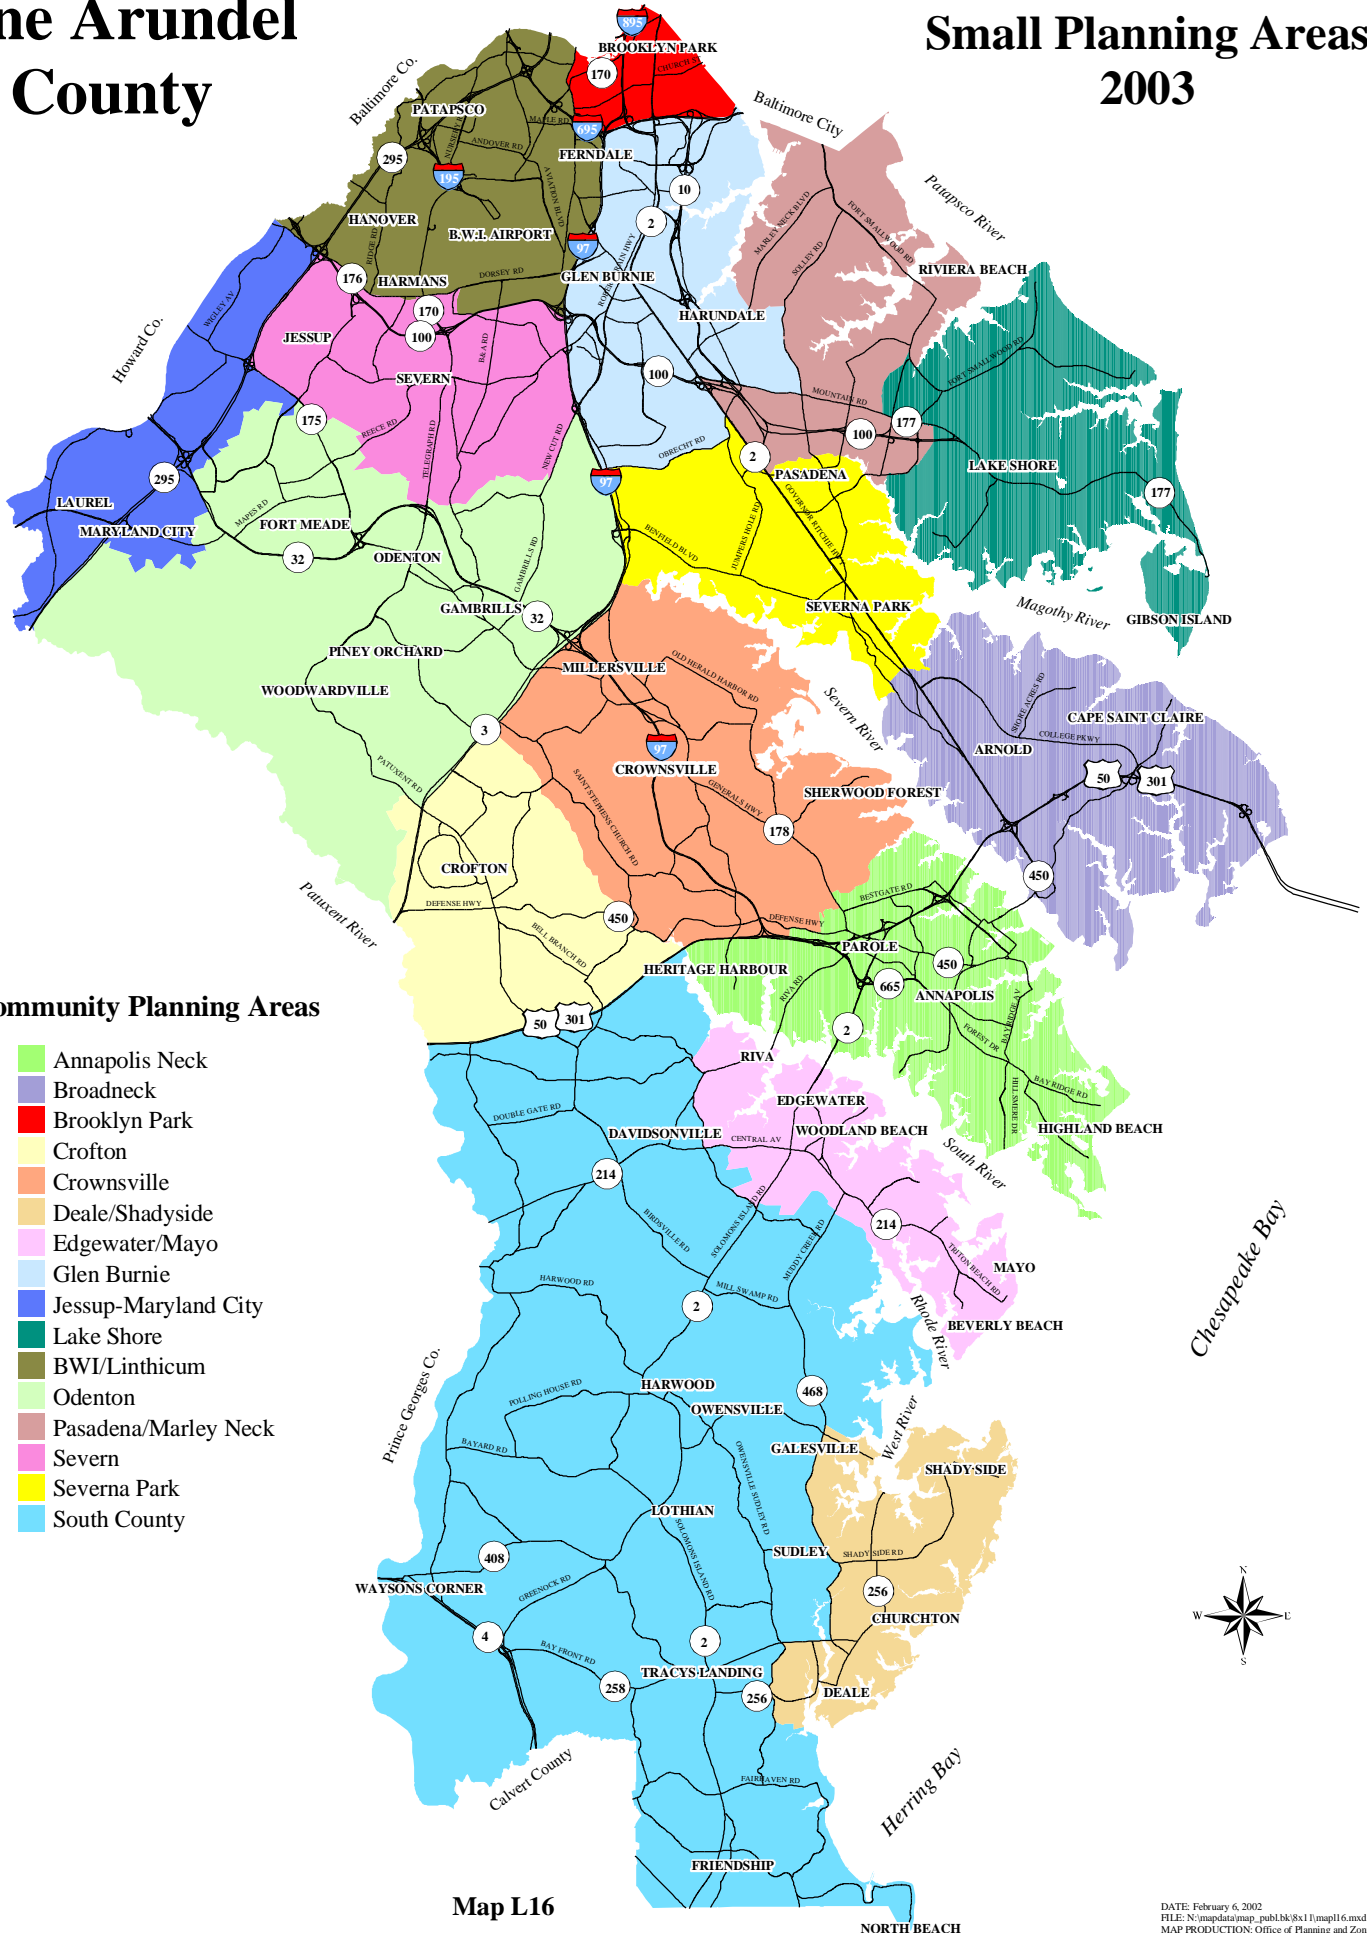

Anne Arundel County

Small Planning Areas 2003

Community Planning Areas

- Annapolis Neck
- Broadneck
- Brooklyn Park
- Crofton
- Crownsville
- Deale/Shadyside
- Edgewater/Mayo
- Glen Burnie
- Jessup-Maryland City
- Lake Shore
- BWI/Linthicum
- Odenton
- Pasadena/Marley Neck
- Severn
- Severna Park
- South County

Map L16