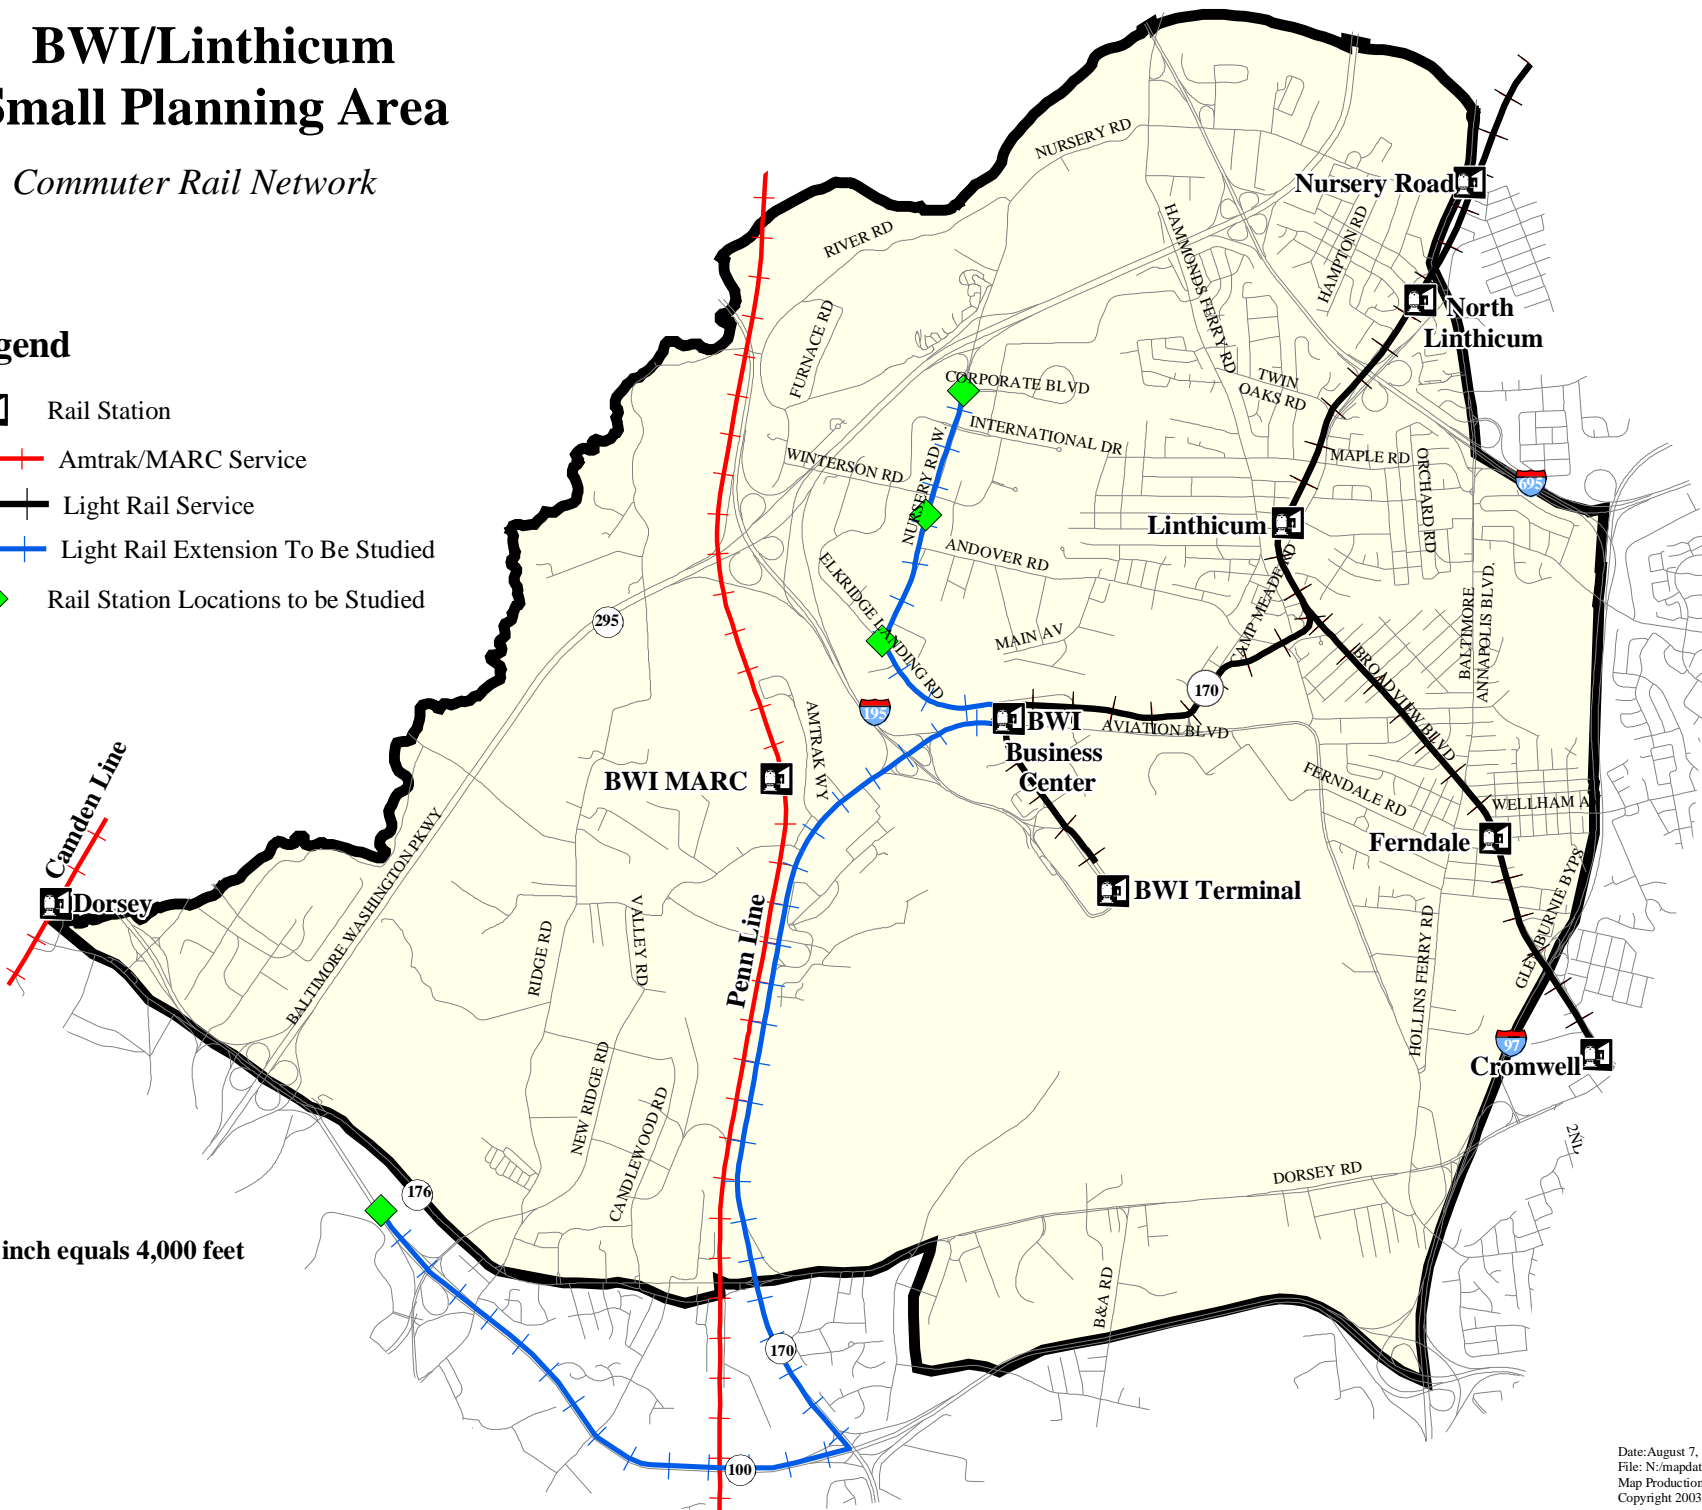

BWI/Linthicum Small Planning Area

Commuter Rail Network

Legend

-  Rail Station
-  Amtrak/MARC Service
-  Light Rail Service
-  Light Rail Extension To Be Studied
-  Rail Station Locations to be Studied

1 inch equals 4,000 feet