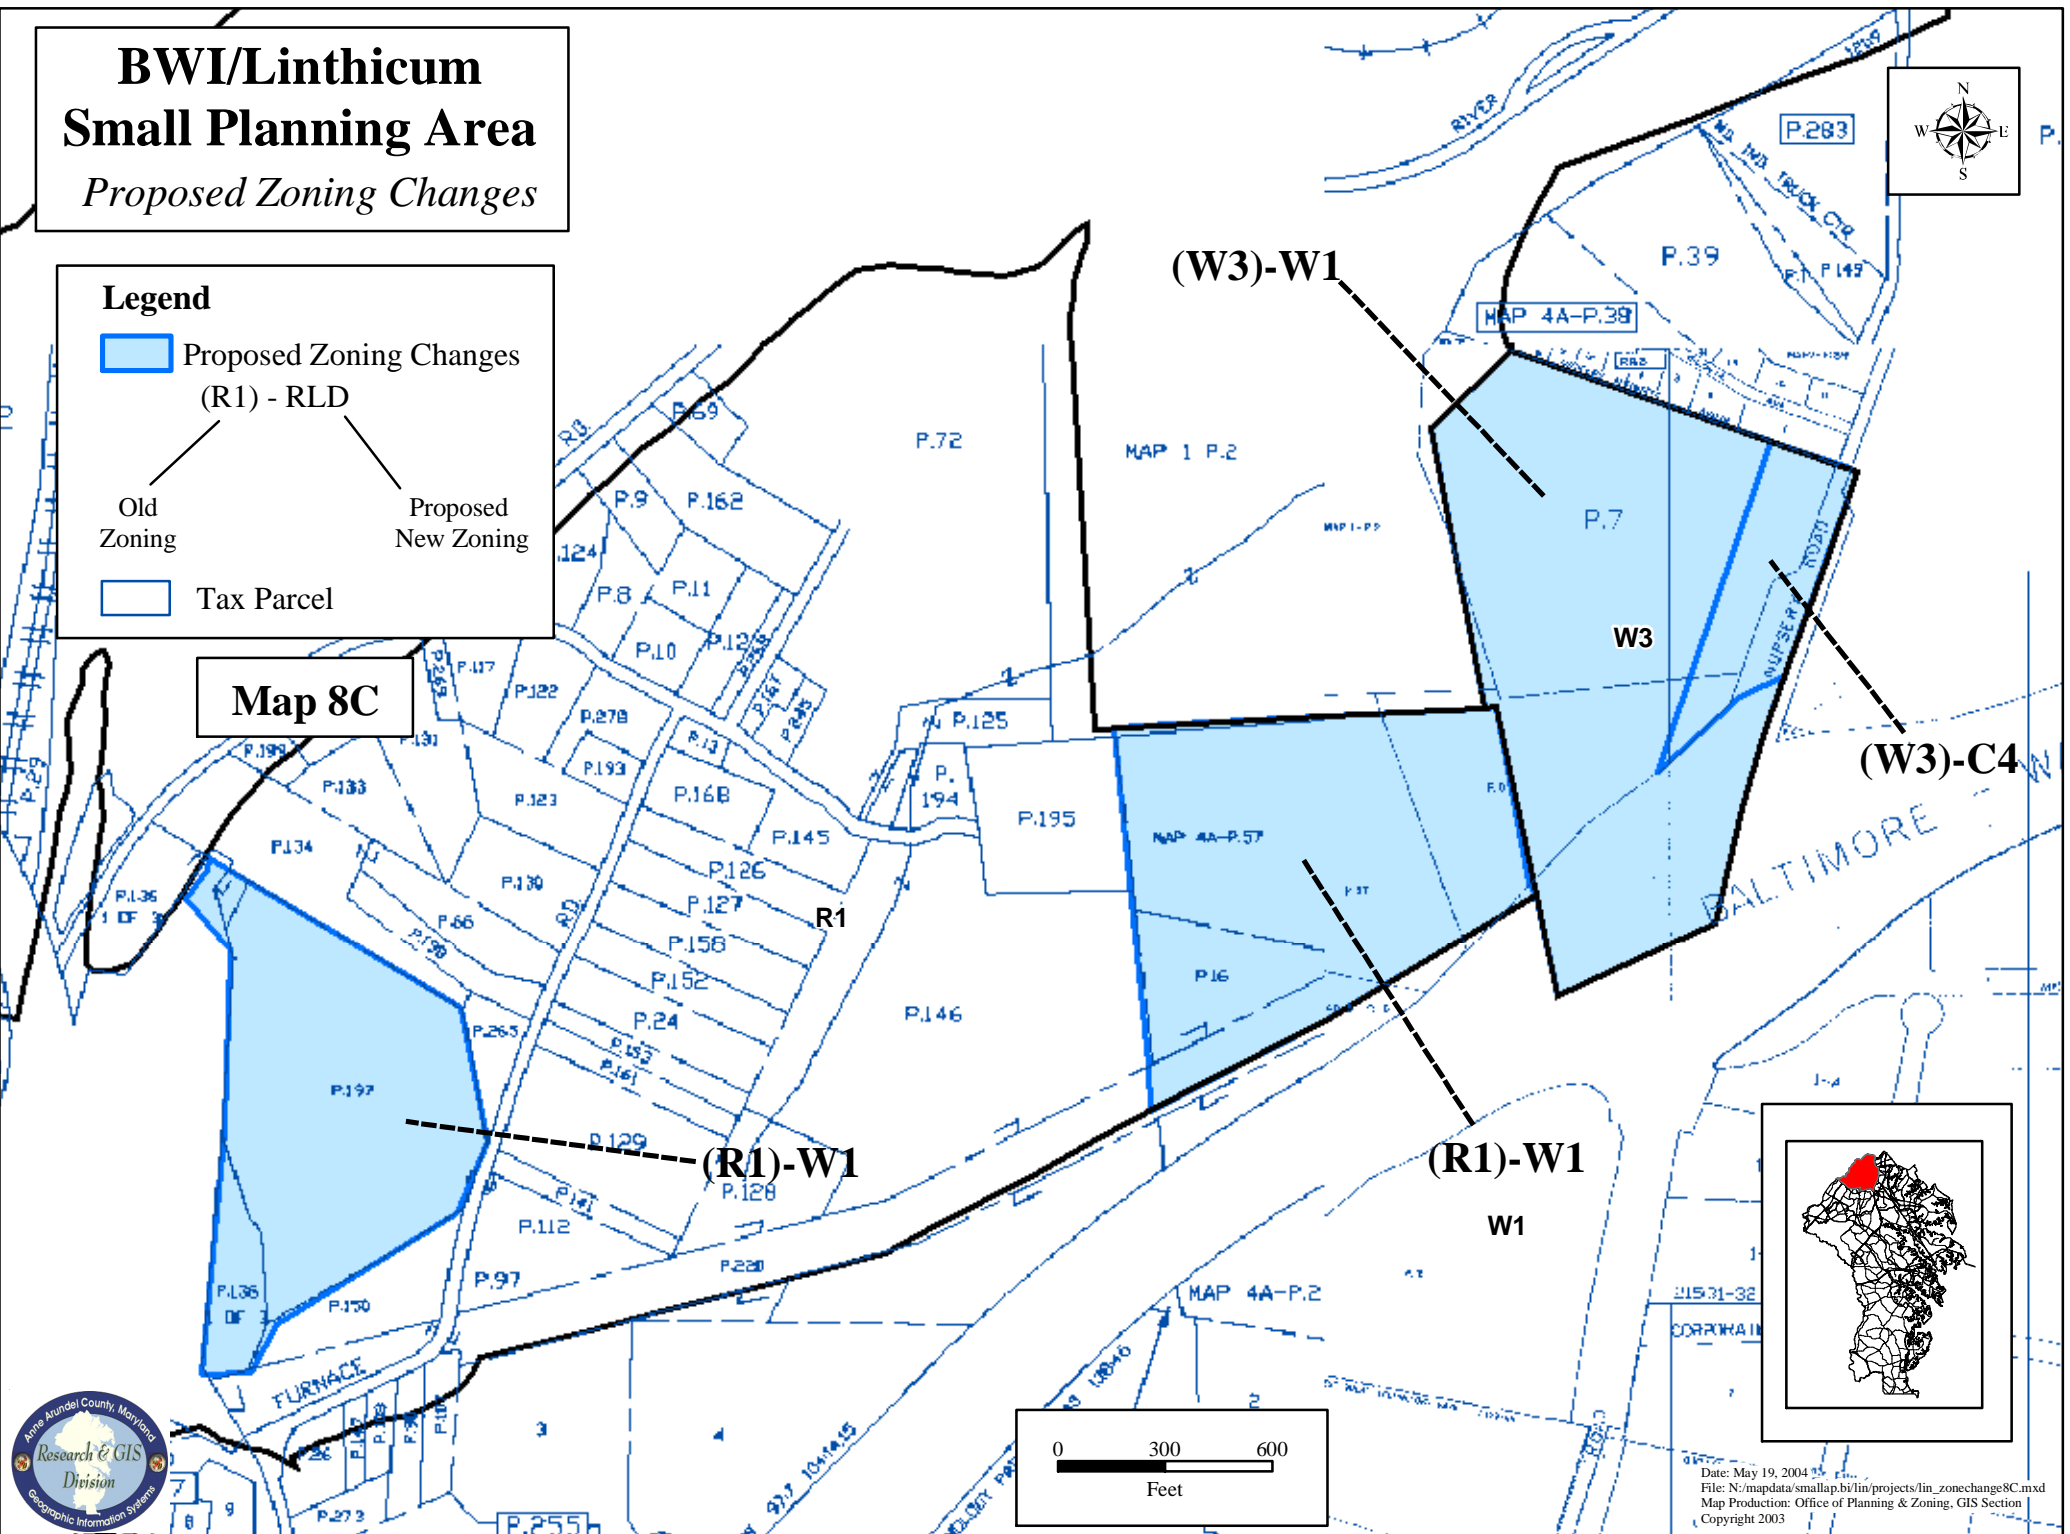

# BWI/Linthicum Small Planning Area

## Proposed Zoning Changes

### Legend

- Proposed Zoning Changes (R1) - RLD
- Old Zoning
- Proposed New Zoning
- Tax Parcel

**Map 8C**

**(W3)-C4**

**(R1)-W1**

**(R1)-W1**

Date: May 19, 2004  
 File: N:\mapdata\smallap\bi\in\projects\in\_zonechange8C.mxd  
 Map Production: Office of Planning & Zoning, GIS Section  
 Copyright 2003