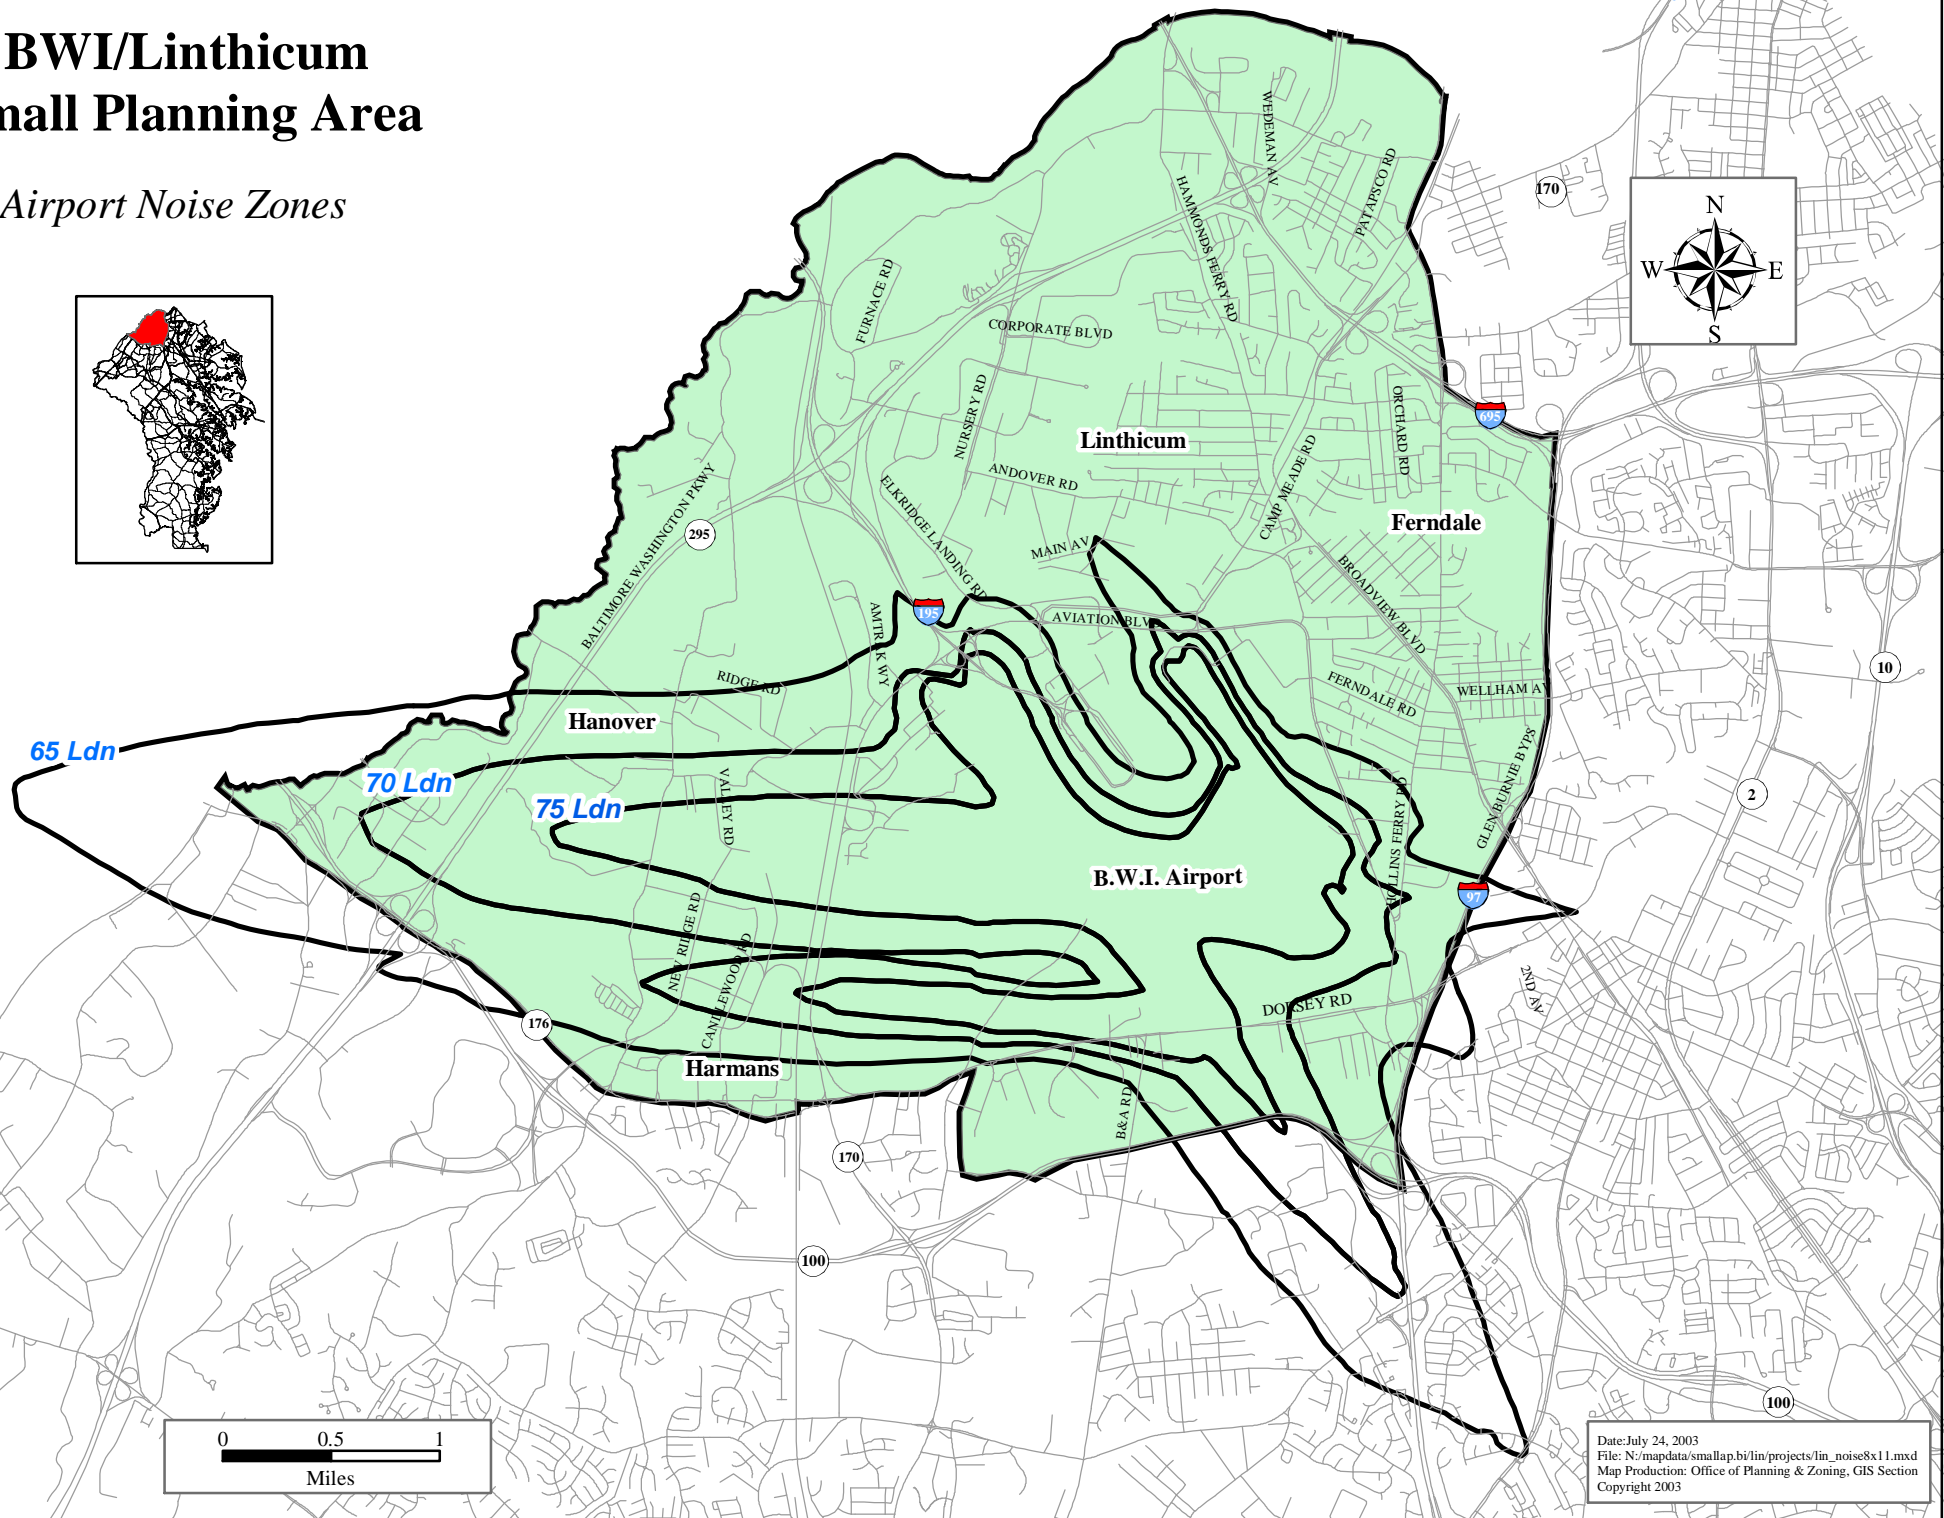

BWI/Linthicum Small Planning Area

Airport Noise Zones

Date: July 24, 2003
File: N:\mapdata\smallap\bi\lin\projects\lin_noise8x11.mxd
Map Production: Office of Planning & Zoning, GIS Section
Copyright 2003