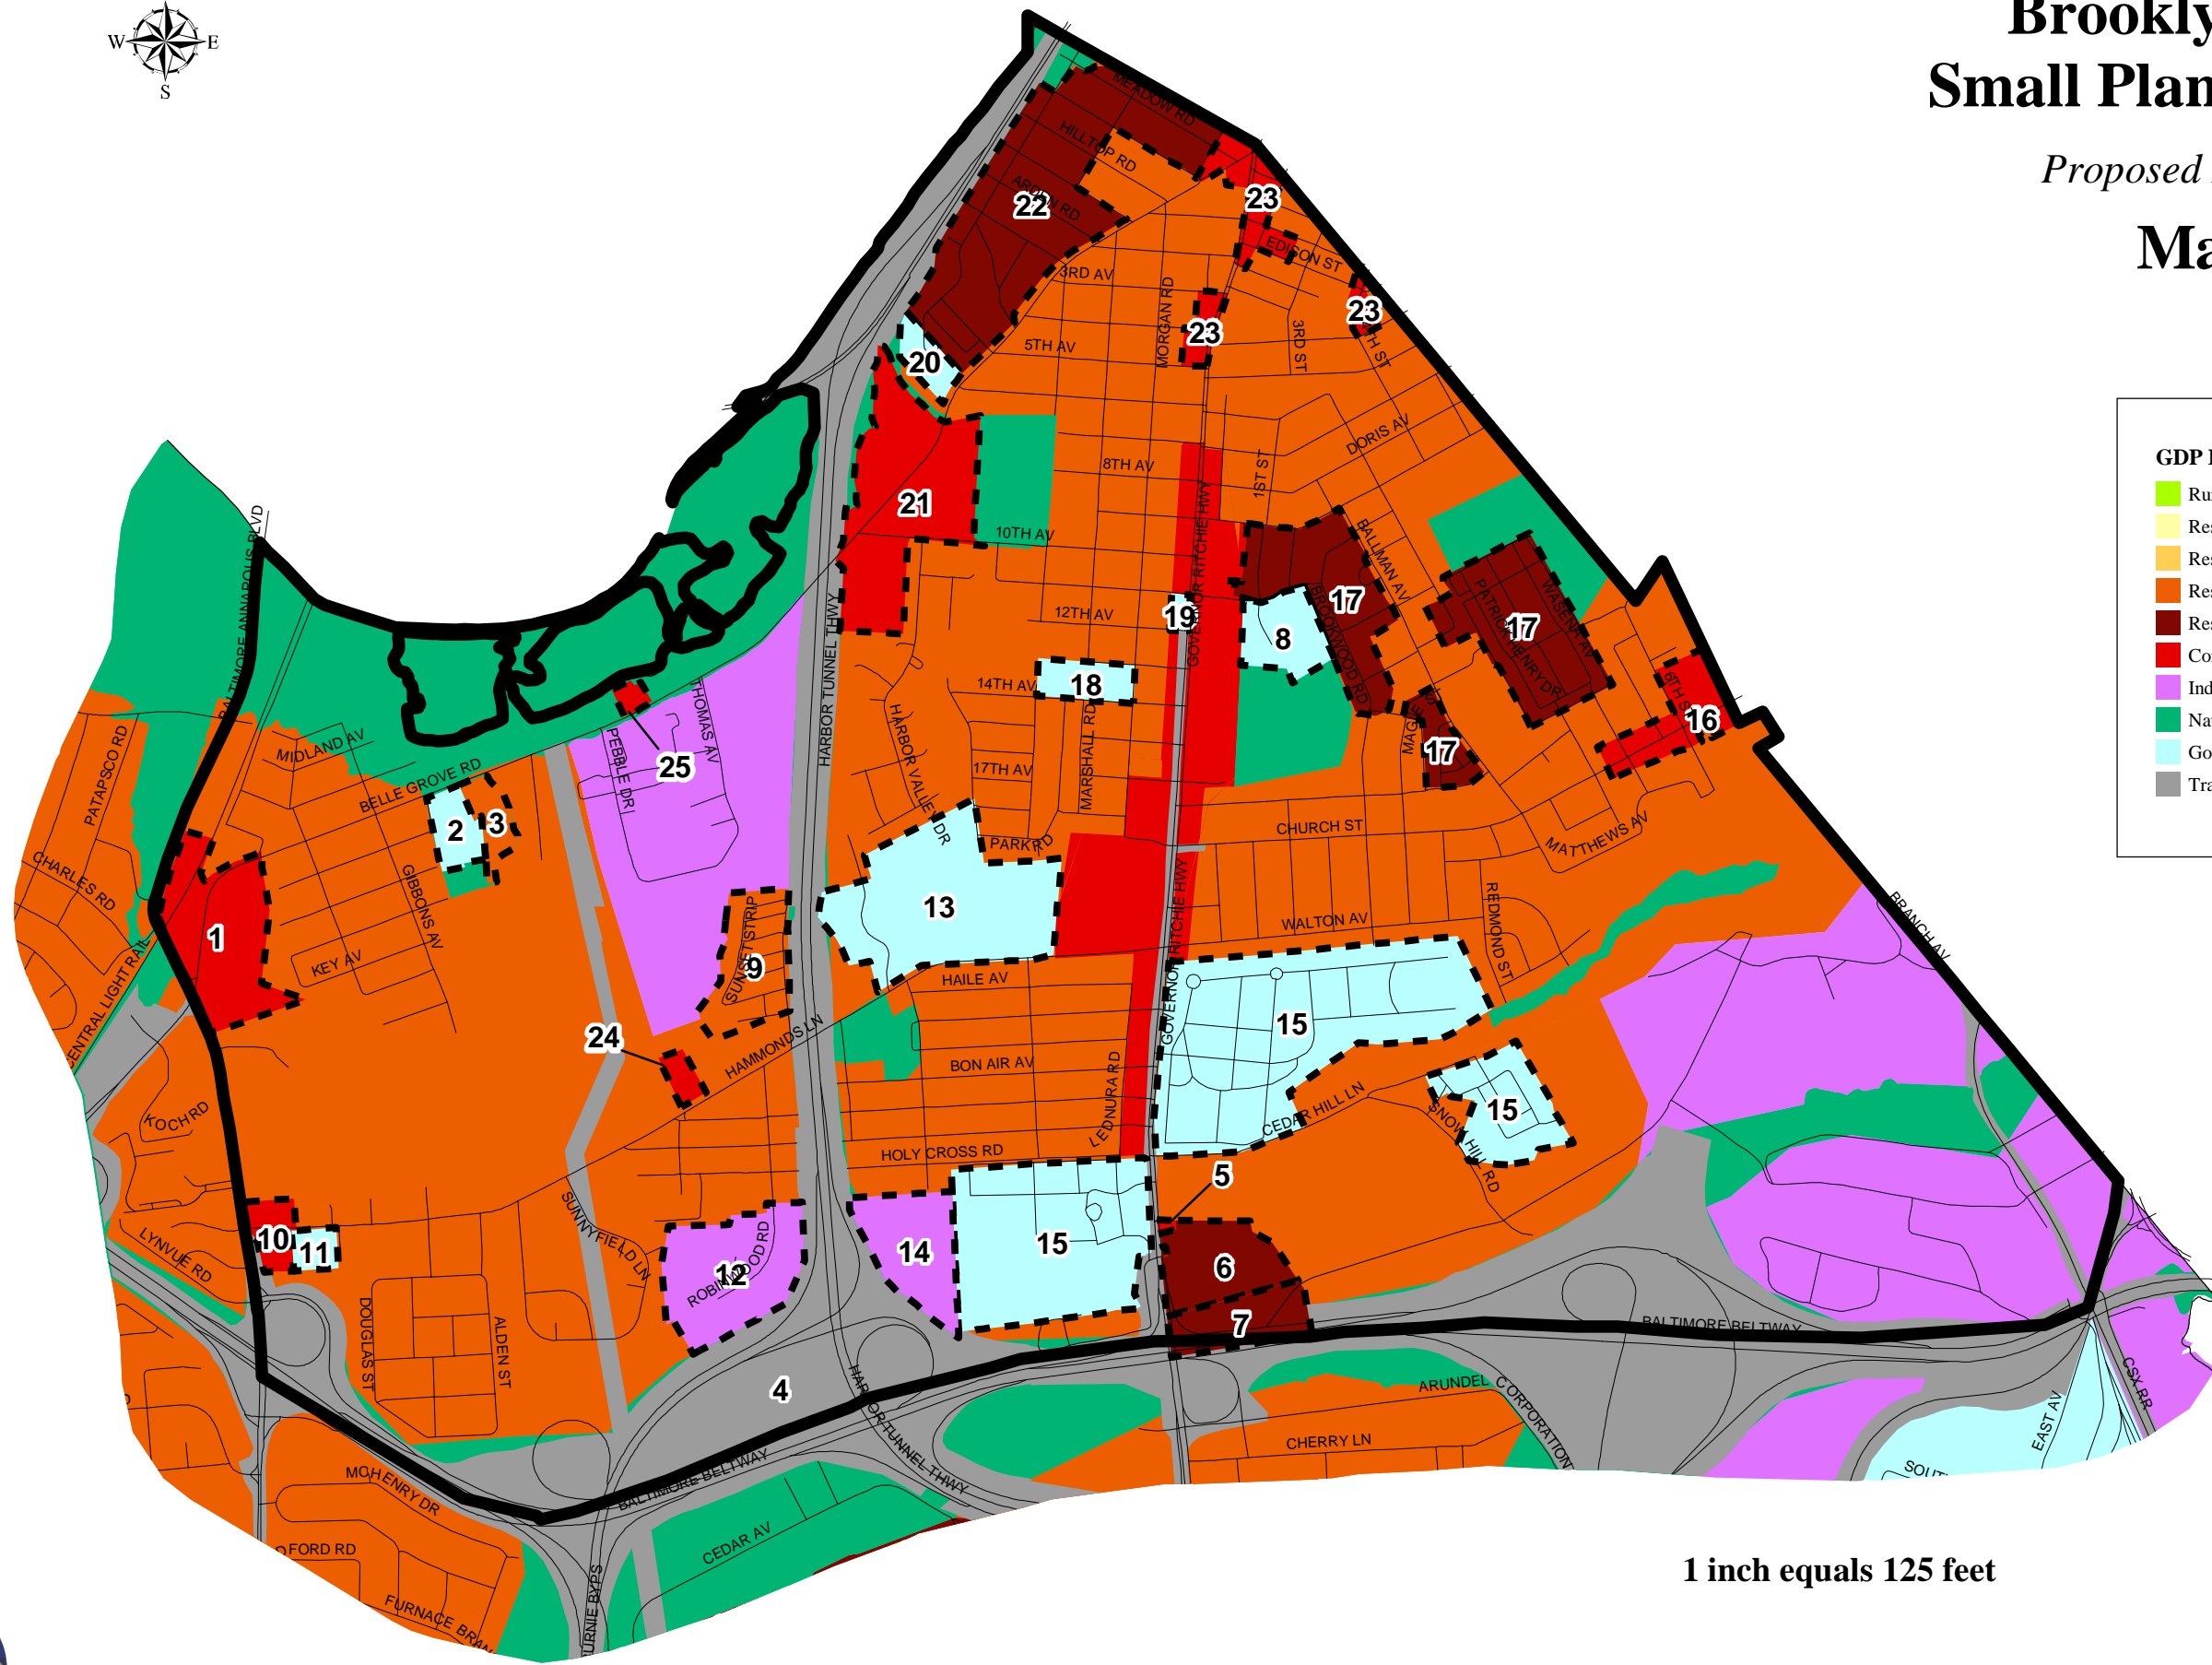

# Brooklyn Park Small Planning Area

*Proposed Land Use*

## Map 17

GDP Land Use Type	
	Rural Agricultural
	Residential Low Density
	Residential Low-Medium Density
	Residential Medium Density
	Residential High Density
	Commercial
	Industrial
	Natural Features
	Government Institution
	Transportation/Utility

1 inch equals 125 feet