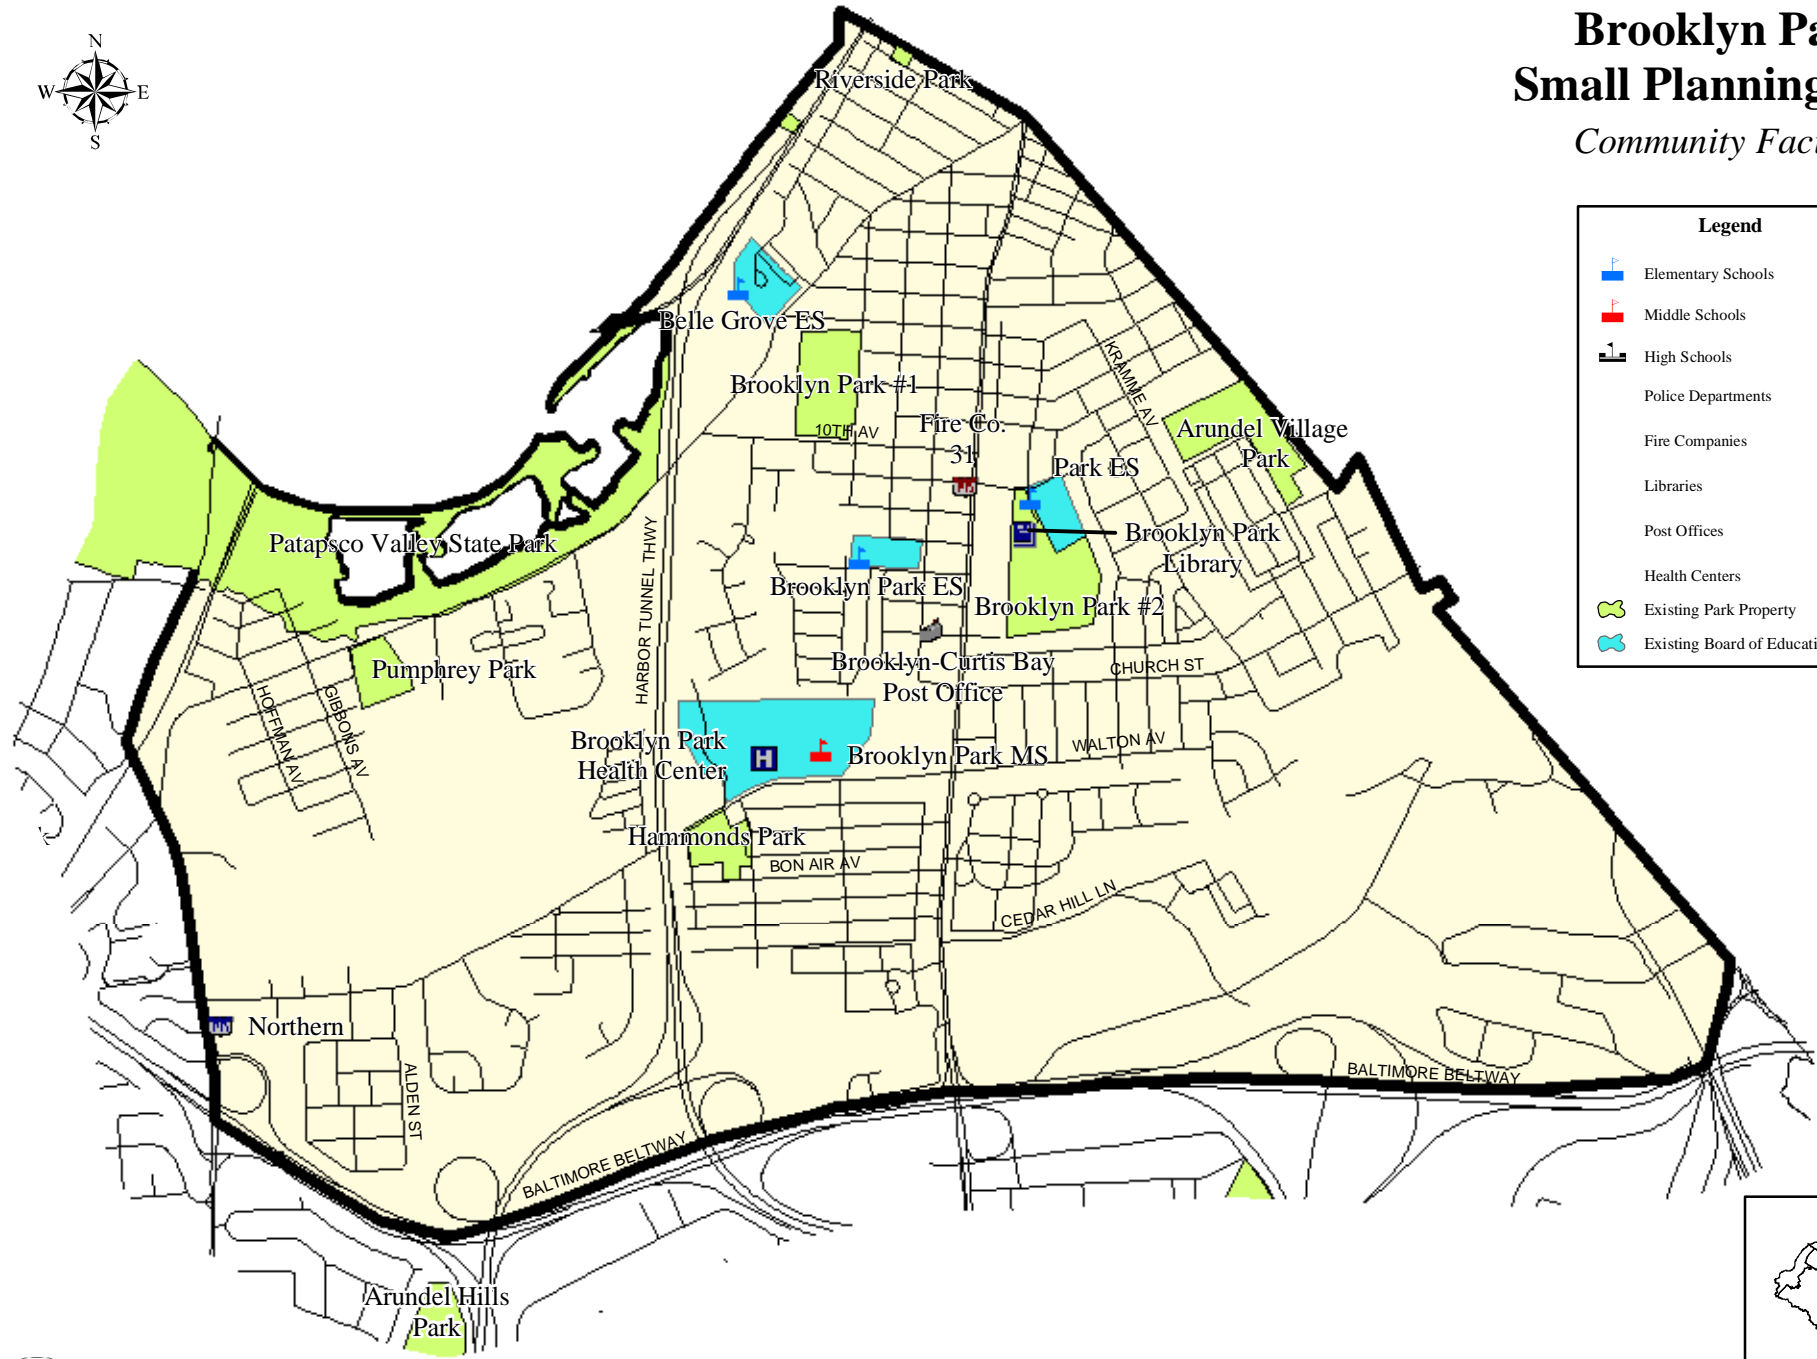

Brooklyn Park Small Planning Area

Community Facilities

Legend

- Elementary Schools
- Middle Schools
- High Schools
- Police Departments
- Fire Companies
- Libraries
- Post Offices
- Health Centers
- Existing Park Property
- Existing Board of Education Property

Scale: 1 inch = 2,000 feet

Date: March 20, 2003
 File: N:\mapdata\smallap.bi\bkp/projects/bkp_comm_8x11.mxd
 Map Production: Office of Planning & Zoning, GIS Section
 Copyright 2003